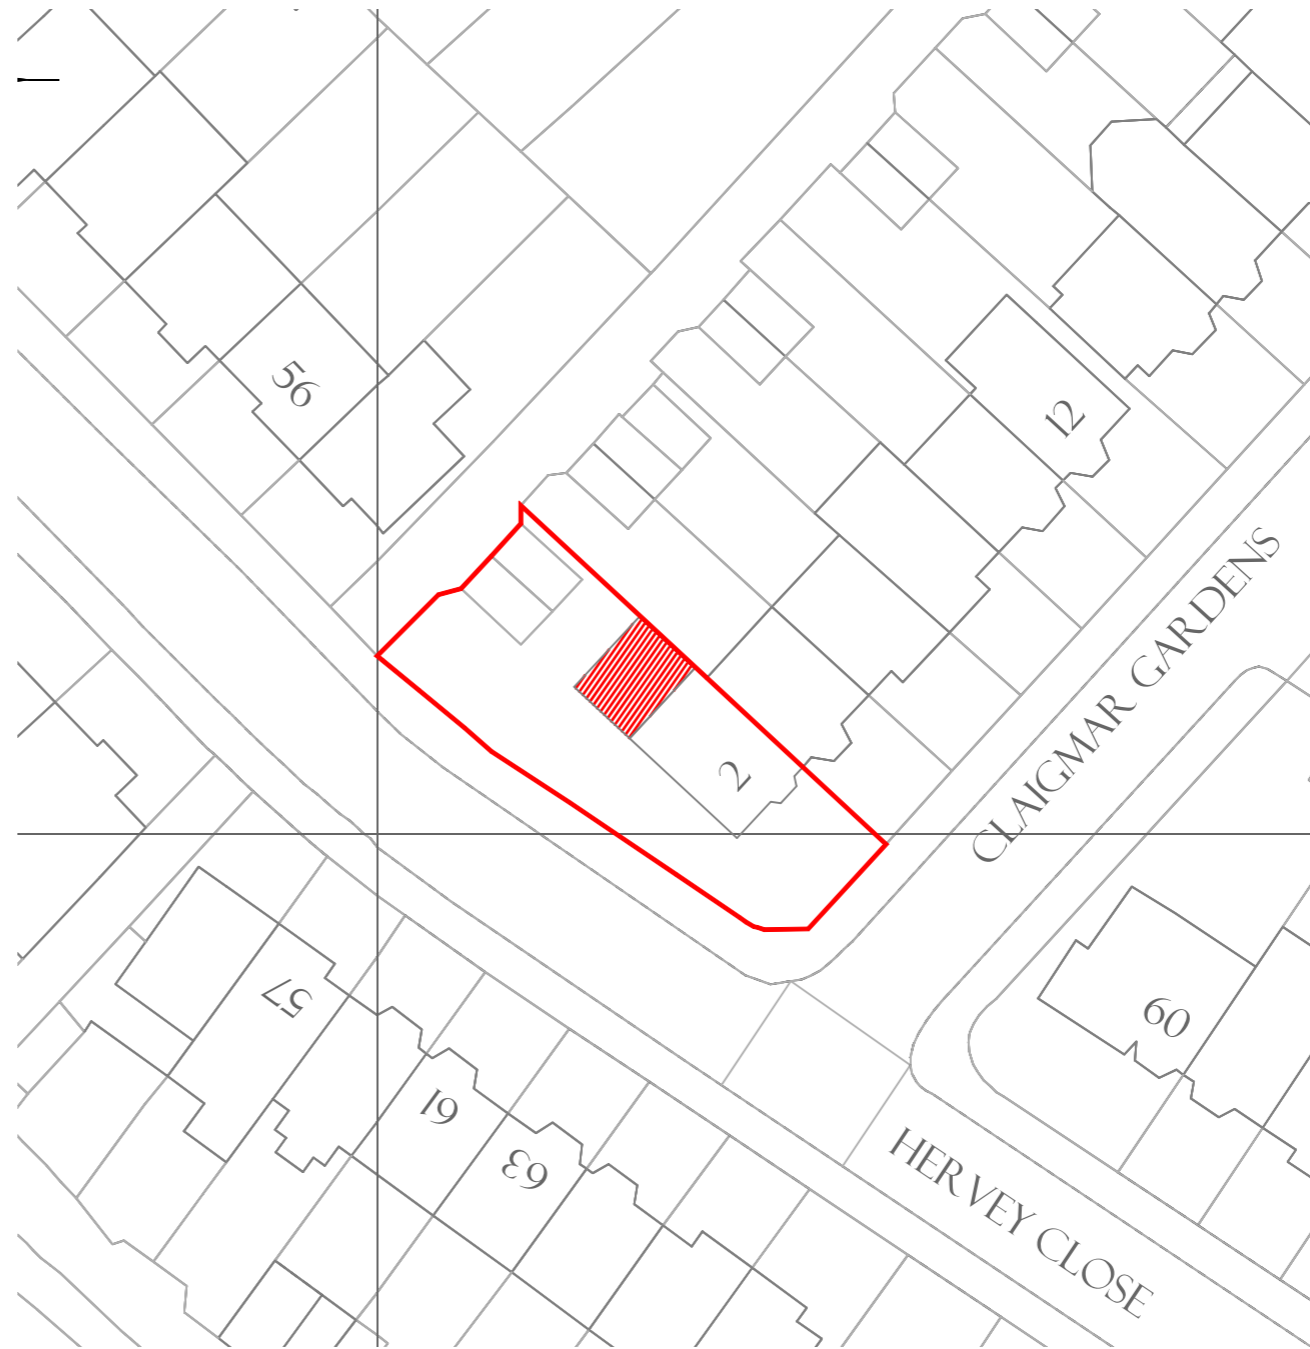

LOCATION MAP
SCALE: 1:1250

Scale: 1:1250

BLOCK PLAN
SCALE: 1:500

Scale: 1:500

NOTES

LEGEND

PROPOSED
NEW CONSTRUCTION

T Adebayo C. Eng
(Architecture, Design and Structure)
228 High Street
Barnet
EN5 5TD
Tel: 07961-161810
E-mail: sales@planandbuild.net
www.planandbuild.net

Project Title
SINGLE STOREY REAR
EXTENSION

Project Address
2 CLAIGMAR GARDENS,
N3 2HR

Drawing Title
LOCATION MAP &
BLOCK PLAN

Date 11 NOVEMBER 2021

Dwg No. PB-21/2CLG/10

Scale 1:1250 & 1:500