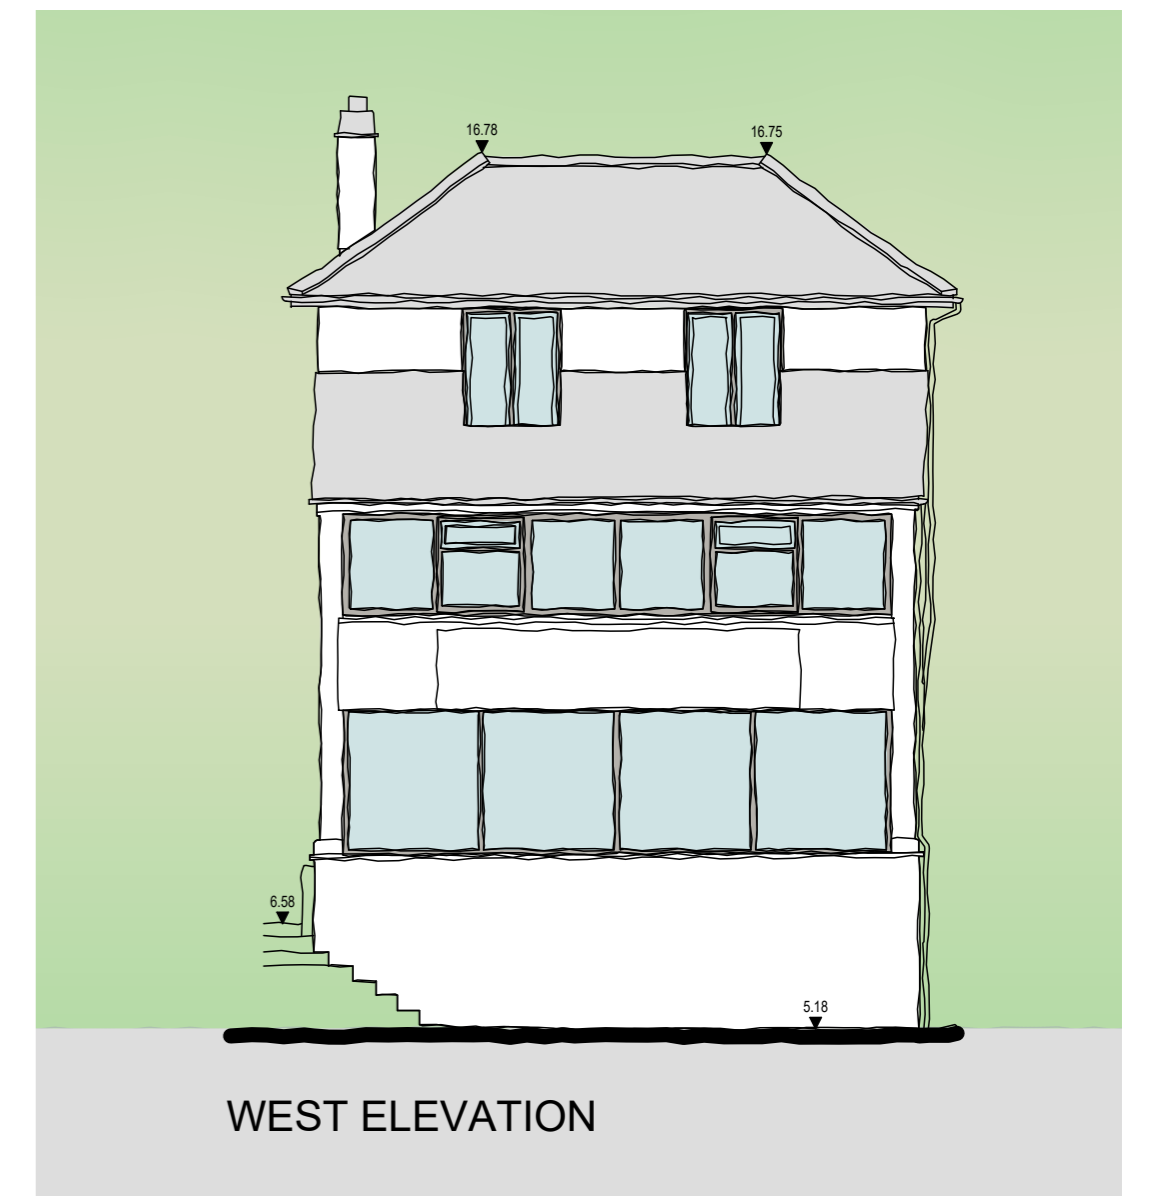

NORTH ELEVATION

WEST ELEVATION

SOUTH ELEVATION

EAST ELEVATION

Project Title : **Surfside, Polzeath**
 Drawing Title : **Existing Elevations**
 Scale : **1:100 @ A2** Drwg. No. **147-PL-04** Rev: -- Date: **August 2021**
 Copyright Candelisa Ltd.