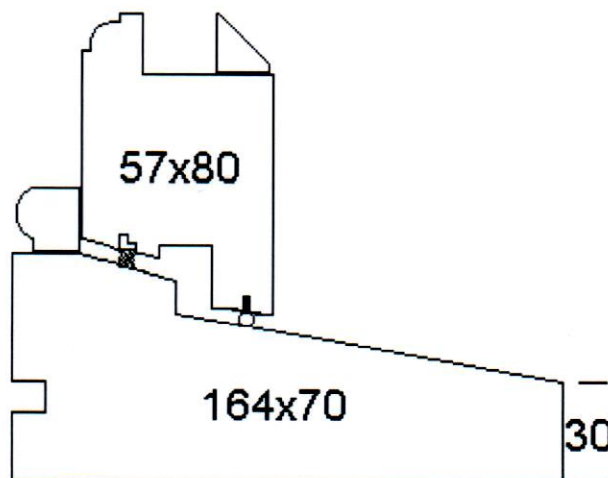

Glyngary

JULY 2008

CLASSIC 300

Glyngary Joinery Limited

E, Taylor Business Park, Risley, Warrington, Cheshire WA3 6BL

Telephone: 01925 763 836

Fax: 01925 762 388

Email: sales@glyngary.co.uk