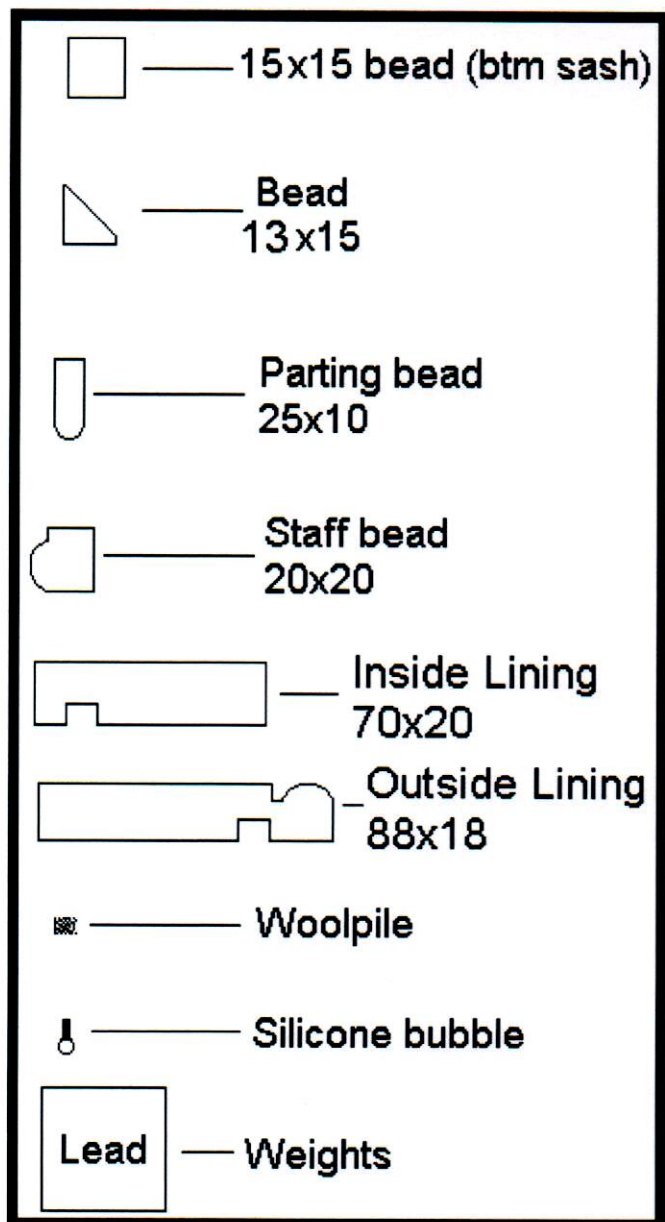

Glyngary

JULY 2008

CLASSIC 300

Glyngary Joinery Limited

E, Taylor Business Park, Risley, Warrington, Cheshire WA3 6BL

Telephone: 01925 763 836

Fax: 01925 762 388

Email: sales@glyngary.co.uk