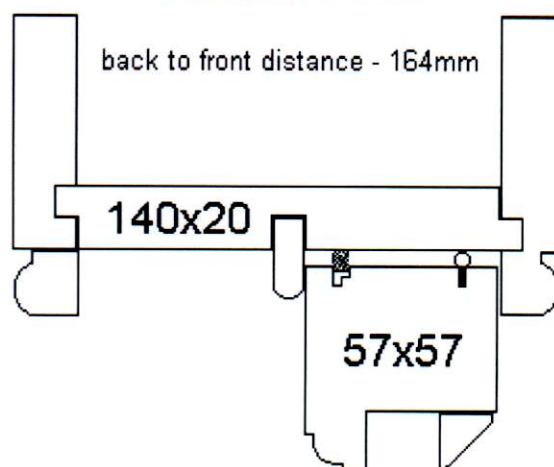

Glyngary

JULY 2008

CLASSIC 300

Glyngary Joinery Limited

E, Taylor Business Park, Risley, Warrington, Cheshire WA3 6BL

Telephone: 01925 763 836

Fax: 01925 762 388

Email: sales@glyngary.co.uk