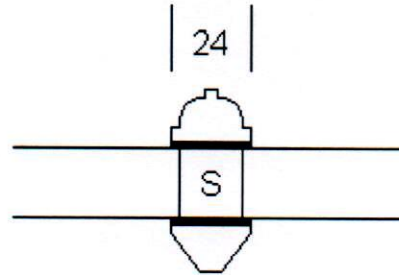

Glyngary

TIMBER

ASTRAGALS

GLAZING BAR

Glyngary Joinery Limited

E, Taylor Business Park, Risley, Warrington, Cheshire WA3 6BL

Telephone: 01925 763 836 Fax: 01925 762 388

Email: sales@glyngary.co.uk www.glyngary.co.uk