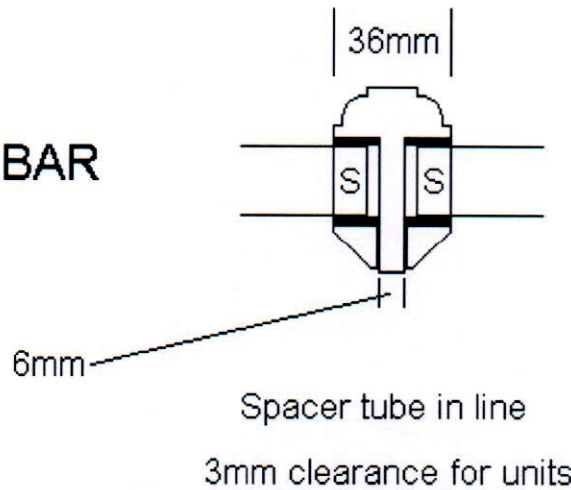

Glyngary

TIMBER

ASTRAGALS

GLAZING BAR

Glyngary Joinery Limited

E, Taylor Business Park, Risley, Warrington, Cheshire WA3 6BL

Telephone: 01925 763 836 Fax: 01925 762 388

Email: sales@glyngary.co.uk www.glyngary.co.uk