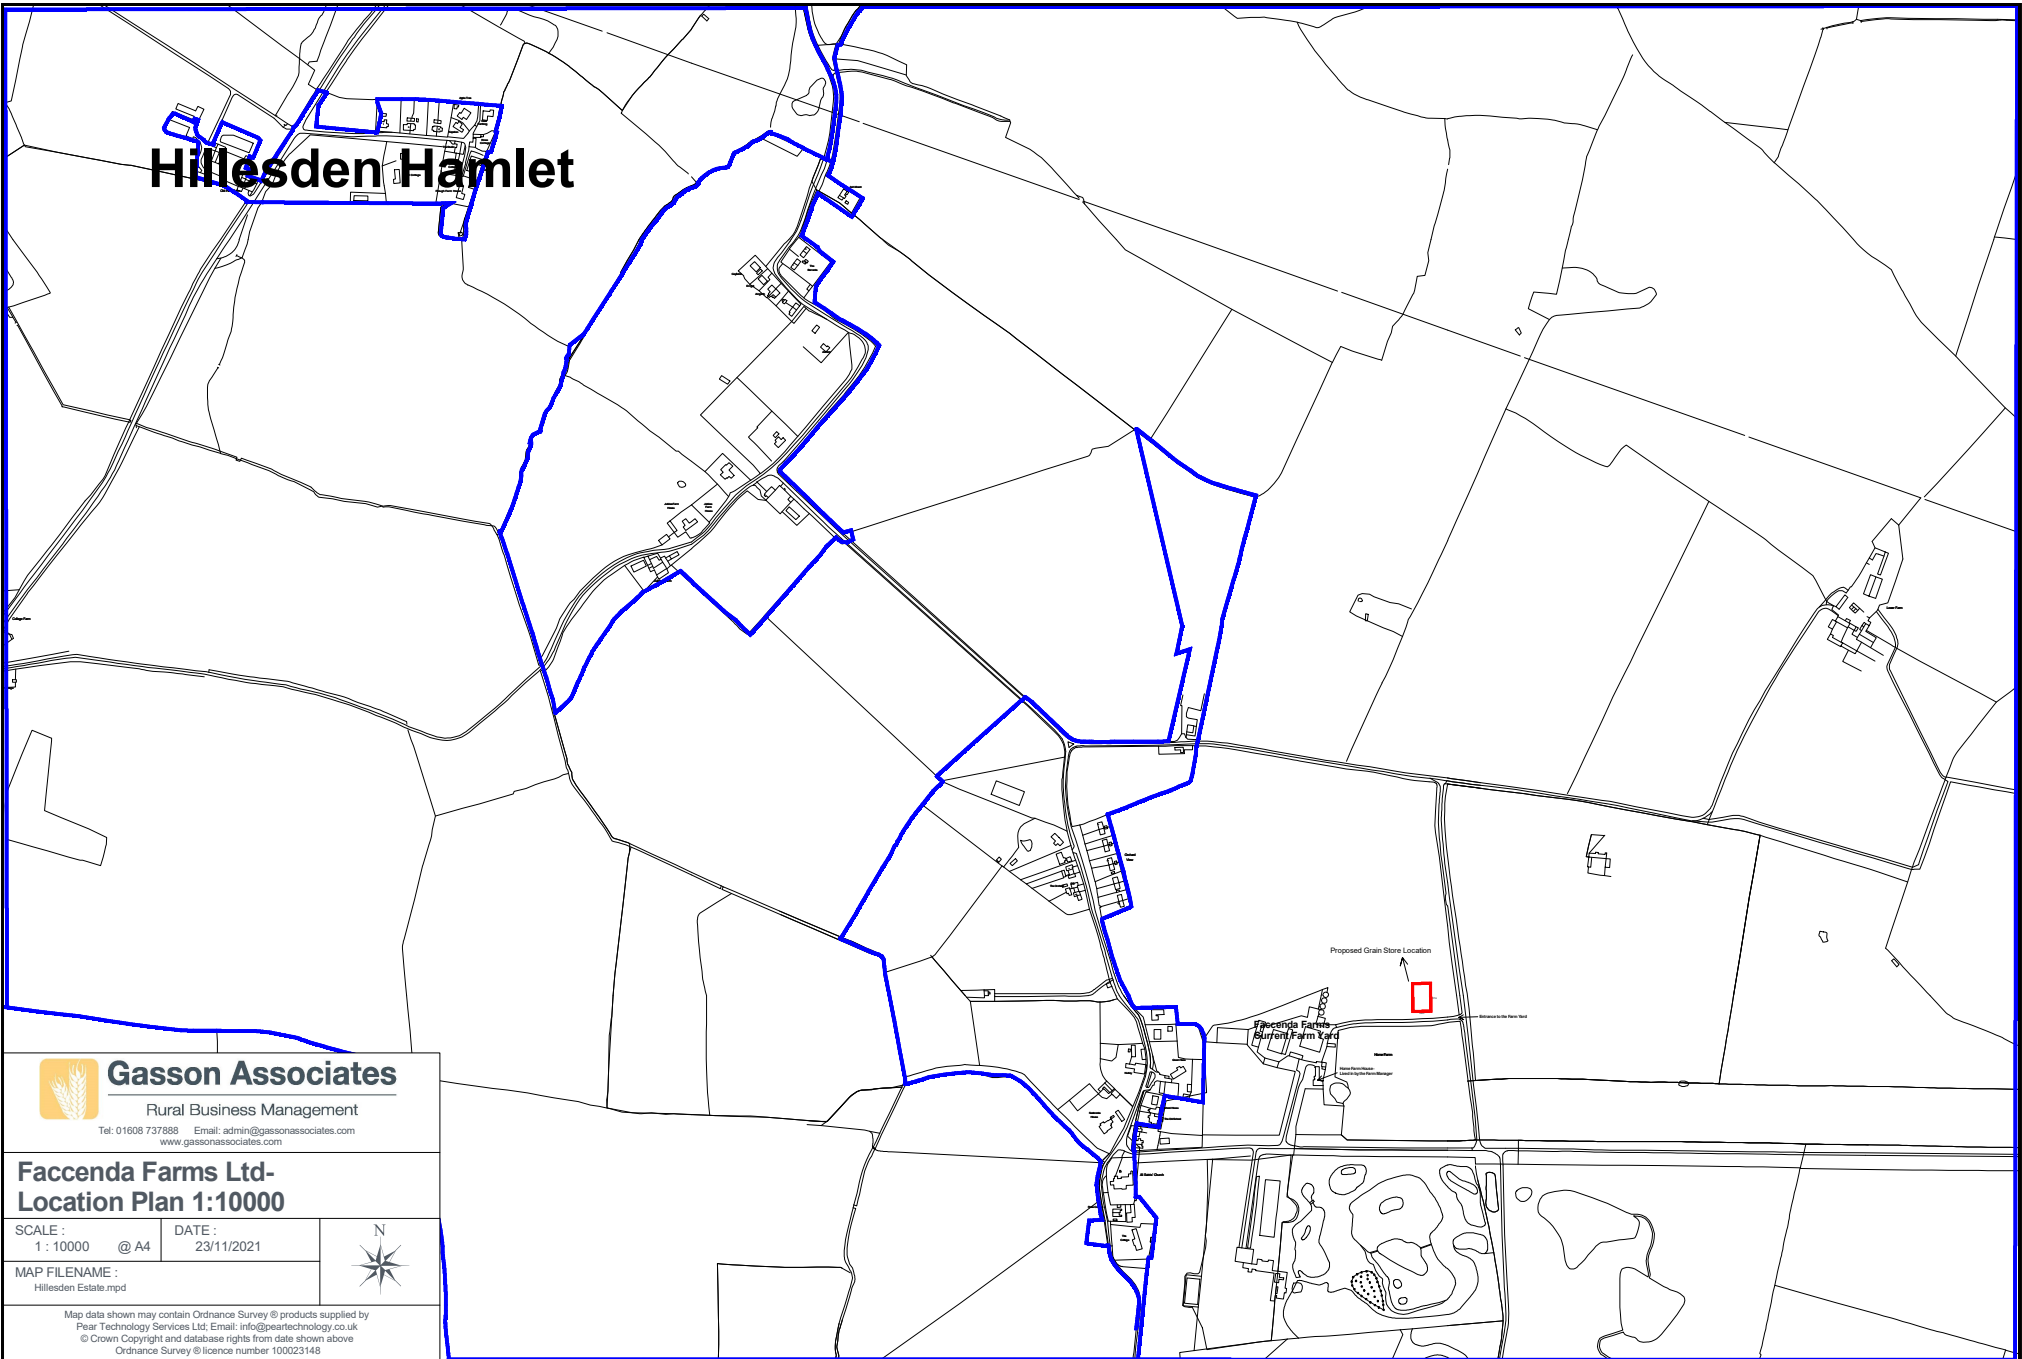

Hillesden Hamlet

Gasson Associates

Rural Business Management

**Faccenda Farms Ltd-
Location Plan 1:10000**

SCALE : 1 : 10000 @ A4 DATE : 23/11/2021

MAP FILENAME : Hillesden Estate.mpd