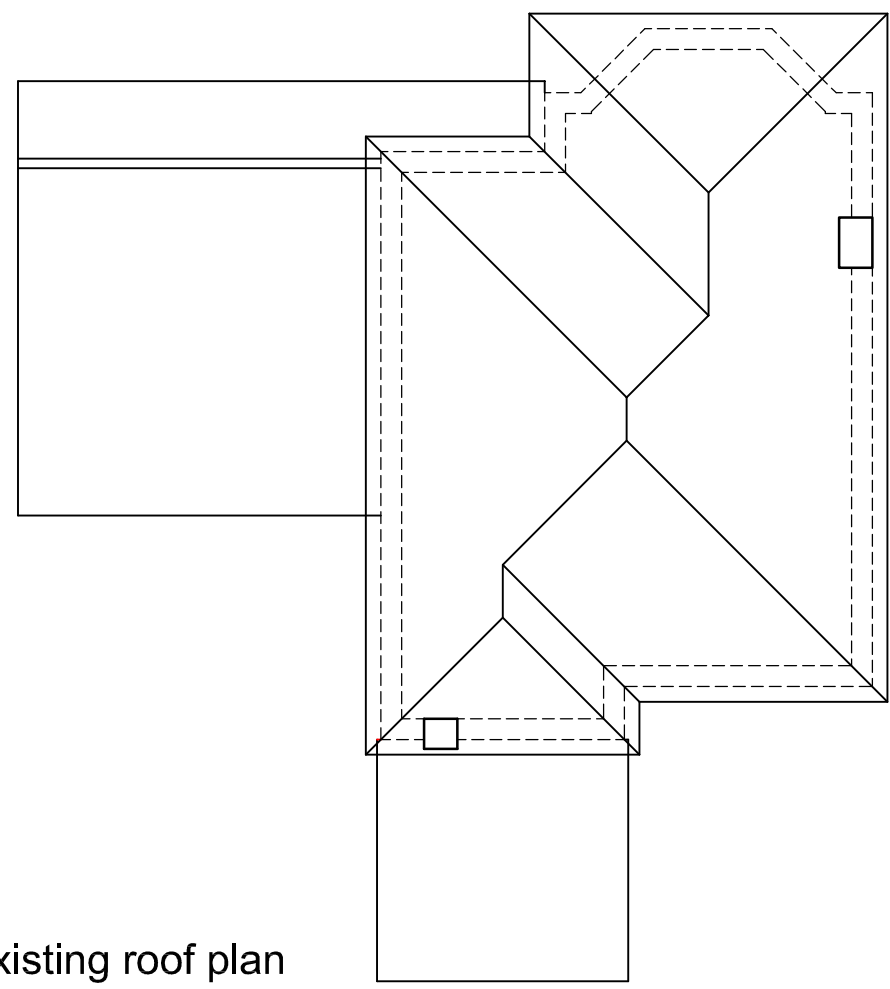

This drawing is copyright.

Rev.	Description.	Date.

AT Design (Welwyn) Ltd
Architectual Design Services
22 School Lane, Welwyn, Herts AL6 9PH
Tel: 07931703297 - email: adamtrigg@hotmail.com

Title;
Proposed extension
73 Mount Pleasant
Cockfosters
Herts EN4 9ET
Existing floor plans

Scale : 1:100 @ A3
Date : March 2012
Drawn by: AT

Drq.No: AT395-01