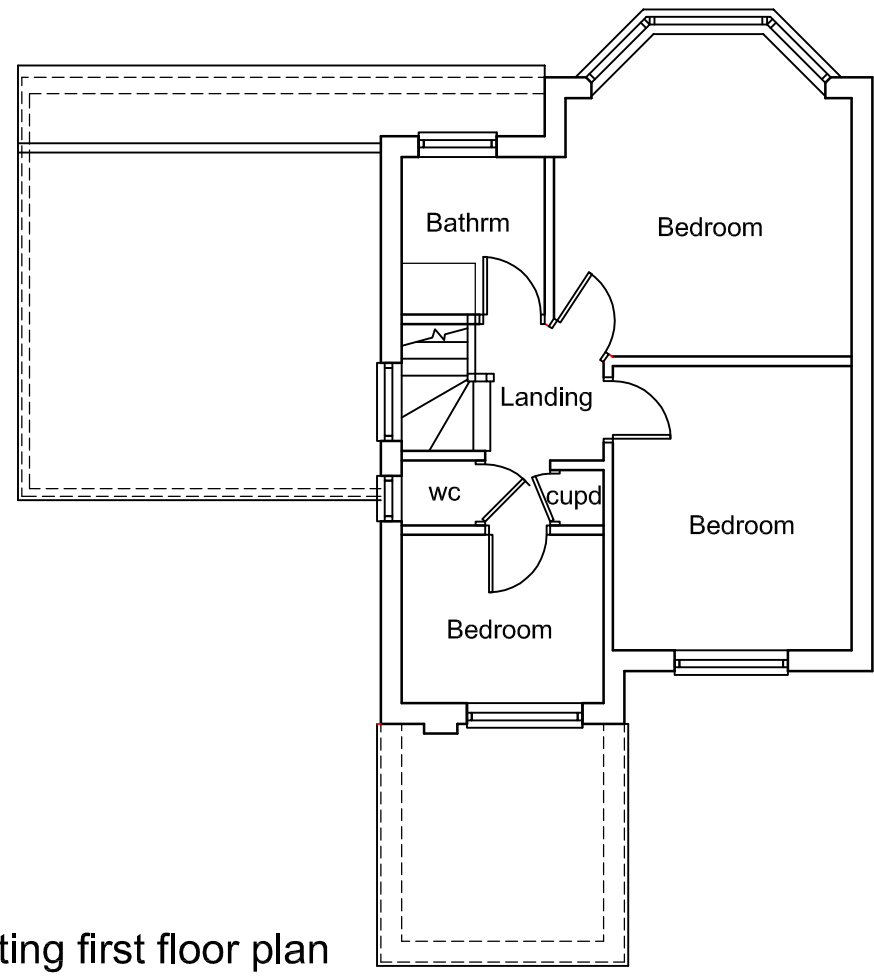

This drawing is copyright.

Rev.	Description.	Date.

AT Design (Welwyn) Ltd
Architectual Design Services
22 School Lane, Welwyn, Herts AL6 9PH
Tel: 07931703297 - email: adamtrigg@hotmail.com

Title;
Proposed extension
73 Mount Pleasant
Cockfosters
Herts EN4 9ET
Existing floor plans

Scale : 1:100 @ A3
Date : March 2012
Drawn by: AT

Drq.No: AT395-01