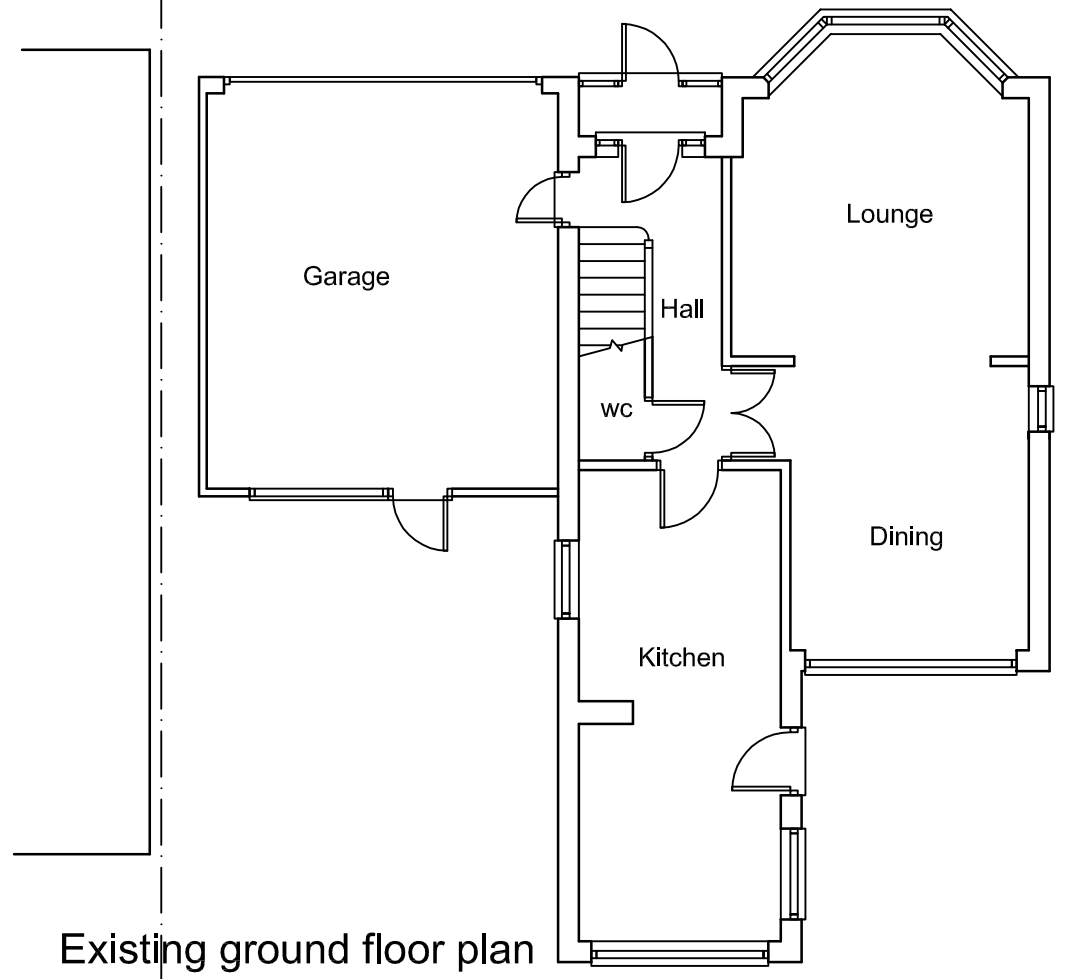

This drawing is copyright.

Rev.	Description.	Date.

AT Design (Welwyn) Ltd
Architectual Design Services
22 School Lane, Welwyn, Herts AL6 9PH
Tel: 07931703297 - email: adamtrigg@hotmail.com

Title;
Proposed extension
73 Mount Pleasant
Cockfosters
Herts EN4 9ET
Existing floor plans

Scale : 1:100 @ A3
Date : March 2012
Drawn by: AT

Drq.No: AT395-01