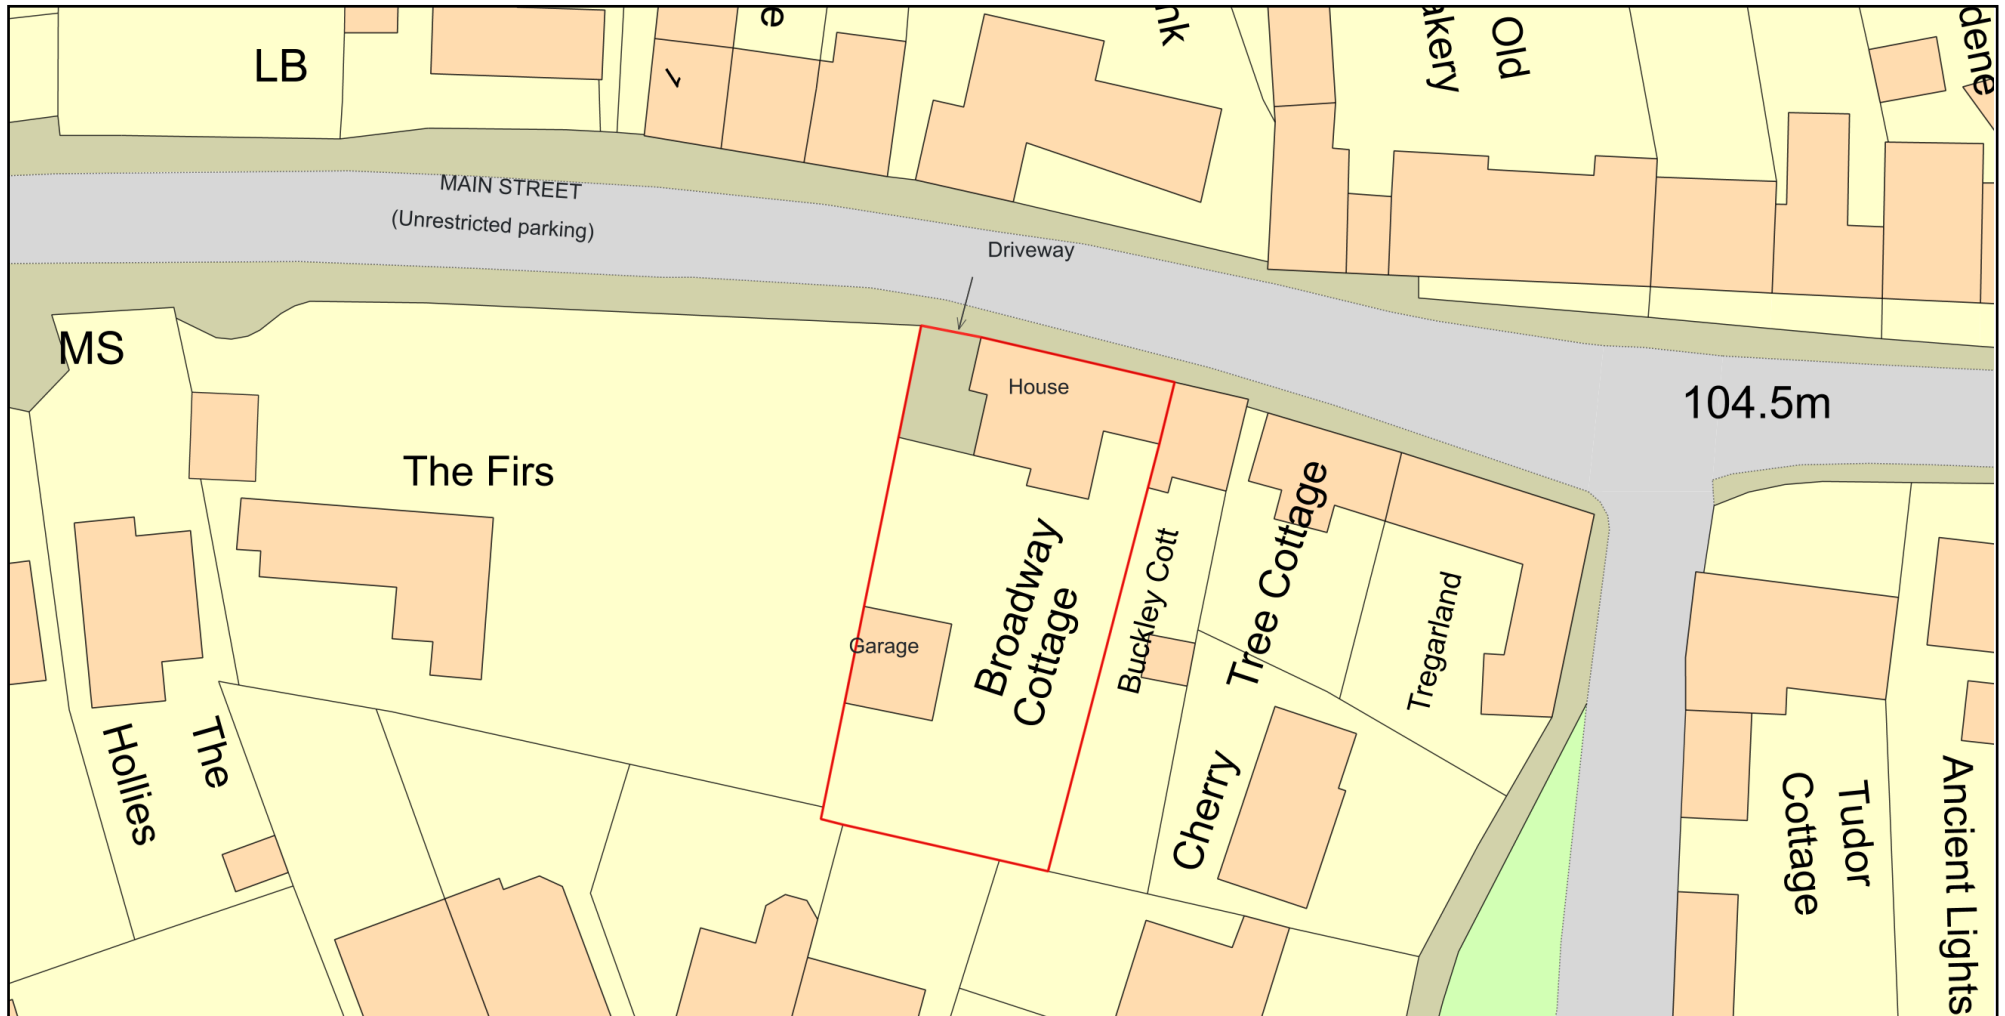

Broadway Cottage, Main Street, Tingewick - Site Plan

Plan Produced for: Mr & Mrs G Fuller

Date Produced: 19 Nov 2021

Plan Reference Number: TQRQM21323145249054

Scale: 1:500 @ A4