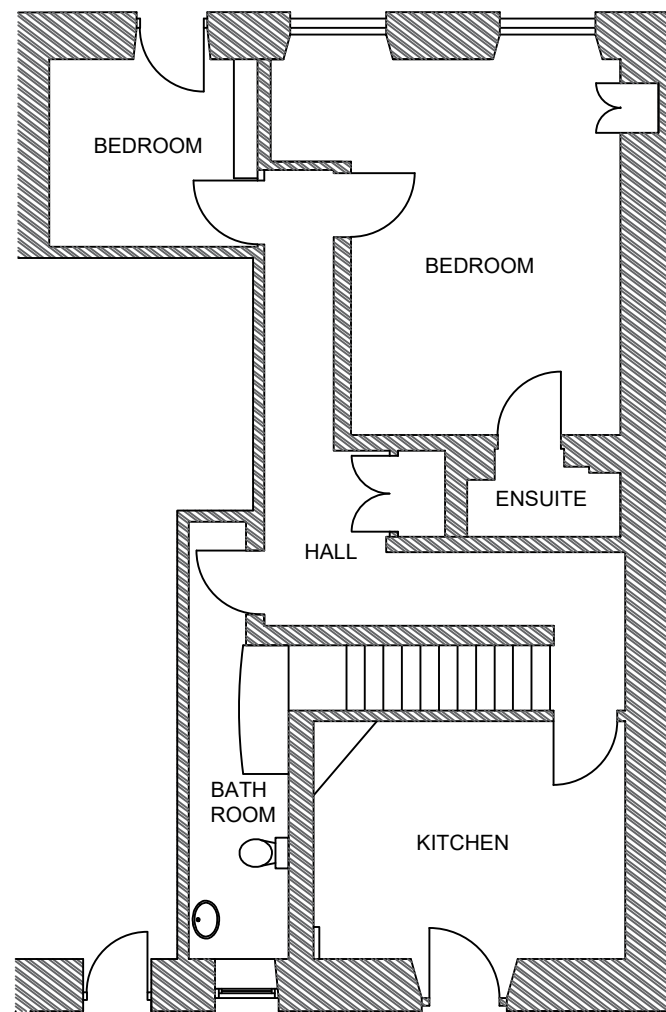

LOWER GROUND FLOOR

GROUND FLOOR

REAR ELEVATION

PLANNING APPLICATION

Revision Initials Date

KARA DESIGN

Kinmuir, 167 Mugdock Road, Milngavie, G62 8NB
karen.reid.architect@gmail.com

JOB TITLE

Alterations to 5 Lansdowne Crescent
for Carole Mooney & Guido De Groot

DRAWING TITLE

Existing Floor Plans and
Elevation

SCALE DATE DRAWING/CHECKED

1/100@A3 APR21 KR

JOB NO. DRAWING NO. REVISION

699 S02

GARDEN