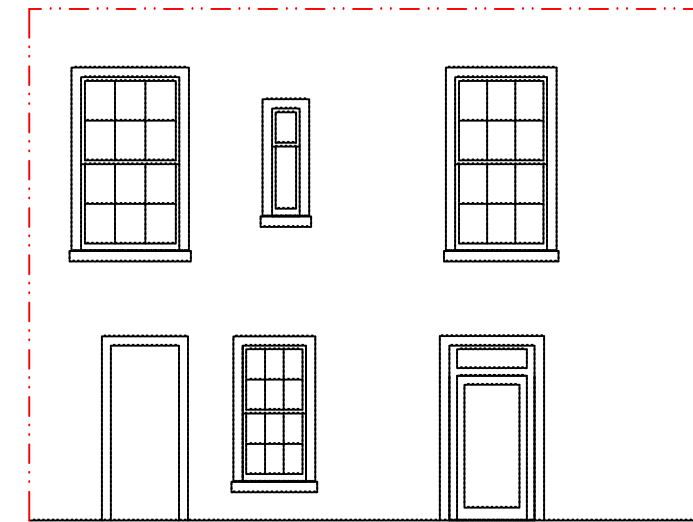

LOWER GROUND FLOOR

GROUND FLOOR

REAR ELEVATION

PLANNING APPLICATION

Revision Initials Date

KARA DESIGN

Kinmuir, 167 Mugdock Road, Milngavie, G62 8NB
karen.reid.architect@gmail.com

JOB TITLE

Alterations to 5 Lansdowne Crescent
for Carole Mooney & Guido De Groot

DRAWING TITLE

Existing Floor Plans and
Elevation

SCALE DATE DRAWING/CHECKED

1/100@A3 APR21 KR

JOB NO. DRAWING NO. REVISION

699 S02

GARDEN