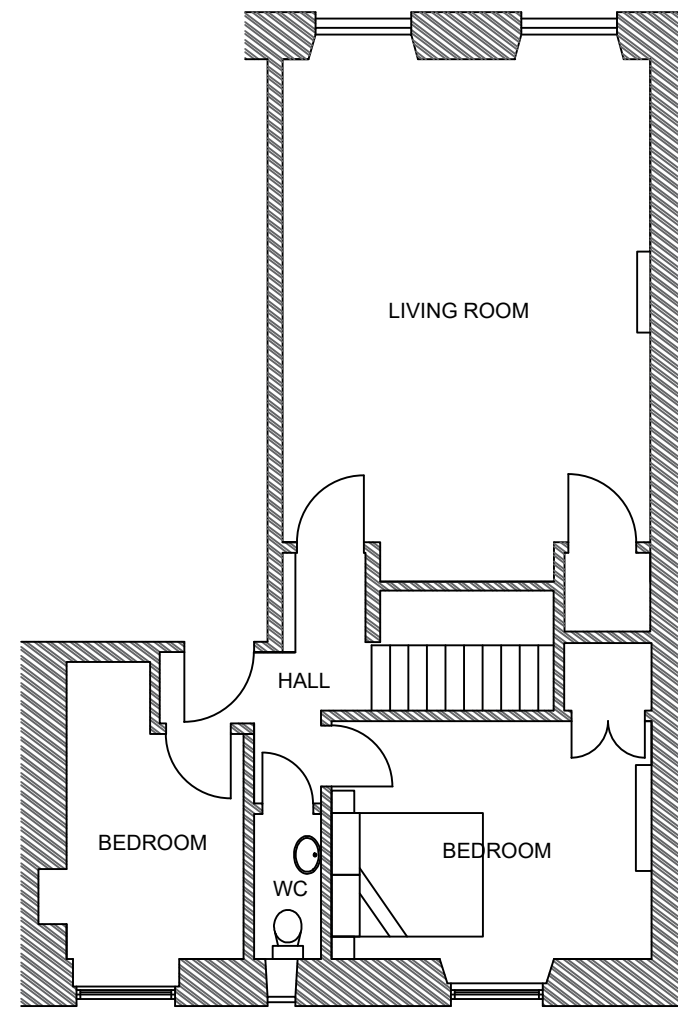

LOWER GROUND FLOOR

GROUND FLOOR

REAR ELEVATION

PLANNING APPLICATION

Revision Initials Date

KARA DESIGN

Kinmuir, 167 Mugdock Road, Milngavie, G62 8NB
karen.reid.architect@gmail.com

JOB TITLE

Alterations to 5 Lansdowne Crescent
for Carole Mooney & Guido De Groot

DRAWING TITLE

Existing Floor Plans and
Elevation

SCALE DATE DRAWING/CHECKED

1/100@A3 APR21 KR

JOB NO. DRAWING NO. REVISION

699 S02

GARDEN