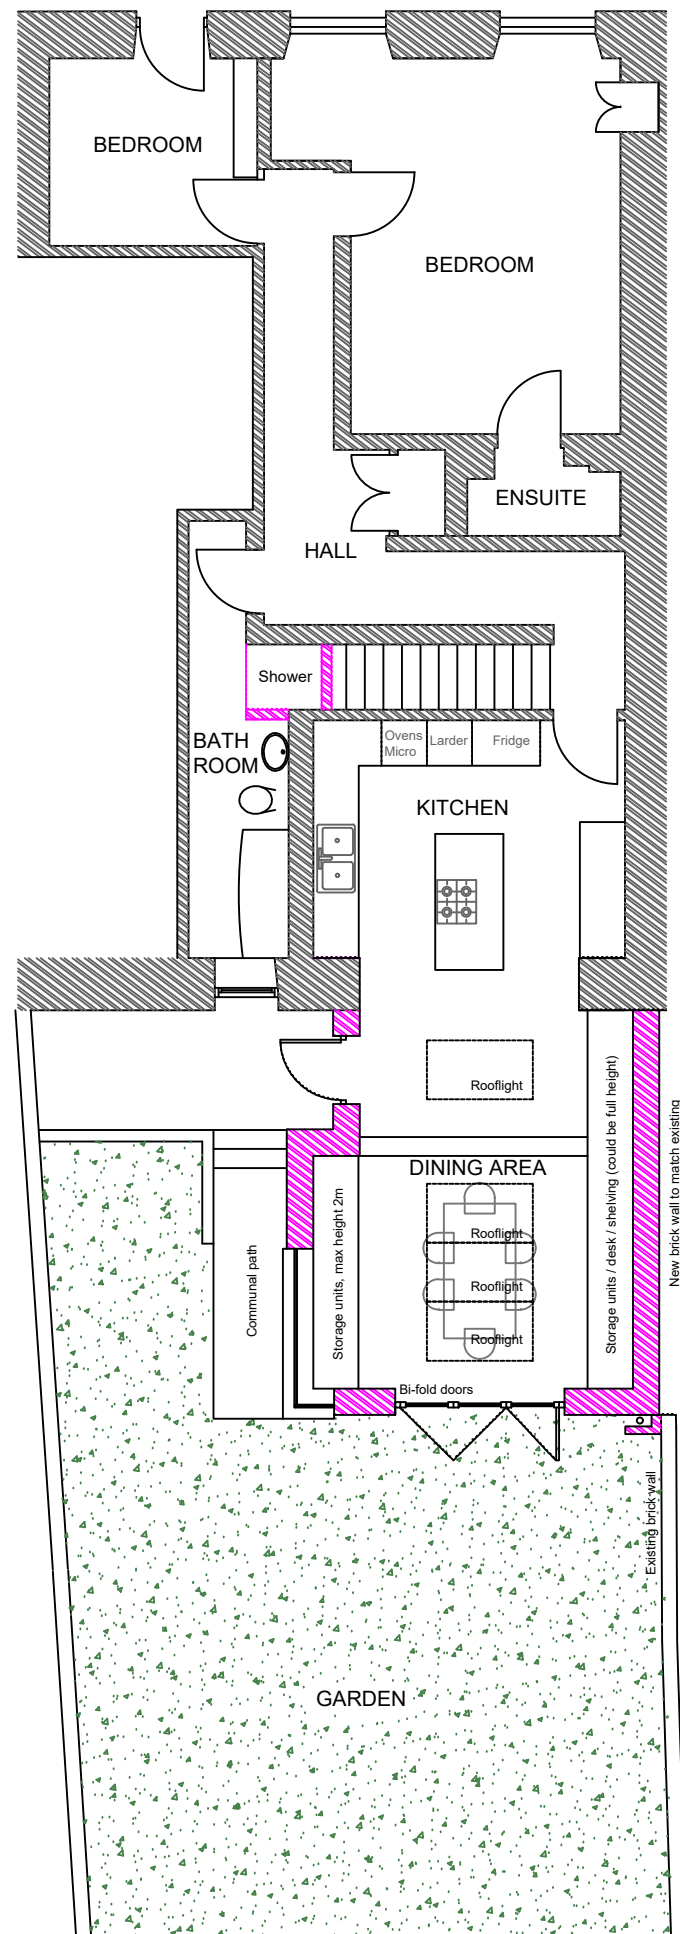

LOWER GROUND FLOOR

GROUND FLOOR

PLANNING APPLICATION

Revision Initials Date
KARA DESIGN
 Kinmuir, 167 Mugdock Road, Milngavie, G62 8NB
 karen.reid.architect@gmail.com

JOB TITLE
 Alterations to 5 Lansdowne Crescent
 for Carole Mooney & Guido De Groot

DRAWING TITLE
 Proposed Floor Plans

SCALE	DATE	DRAWING/CHECKED
1/100@A3	APR21	KR
JOB NO.	DRAWING NO.	REVISION
699	GA02	