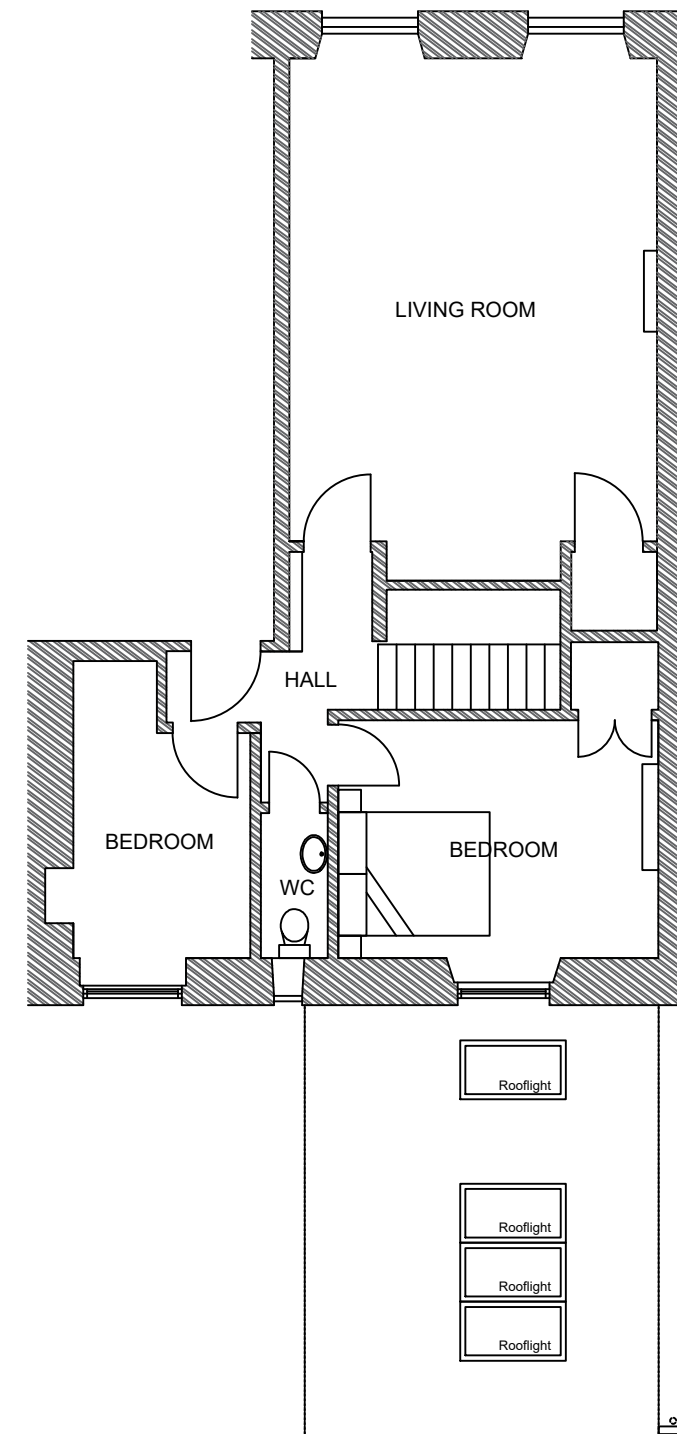

LOWER GROUND FLOOR

GROUND FLOOR

PLANNING APPLICATION

Revision Initials Date
KARA DESIGN
 Kinmuir, 167 Mugdock Road, Milngavie, G62 8NB
 karen.reid.architect@gmail.com

JOB TITLE
 Alterations to 5 Lansdowne Crescent
 for Carole Mooney & Guido De Groot

DRAWING TITLE
 Proposed Floor Plans

SCALE	DATE	DRAWING/CHECKED
1/100@A3	APR21	KR
JOB NO.	DRAWING NO.	REVISION
699	GA02	