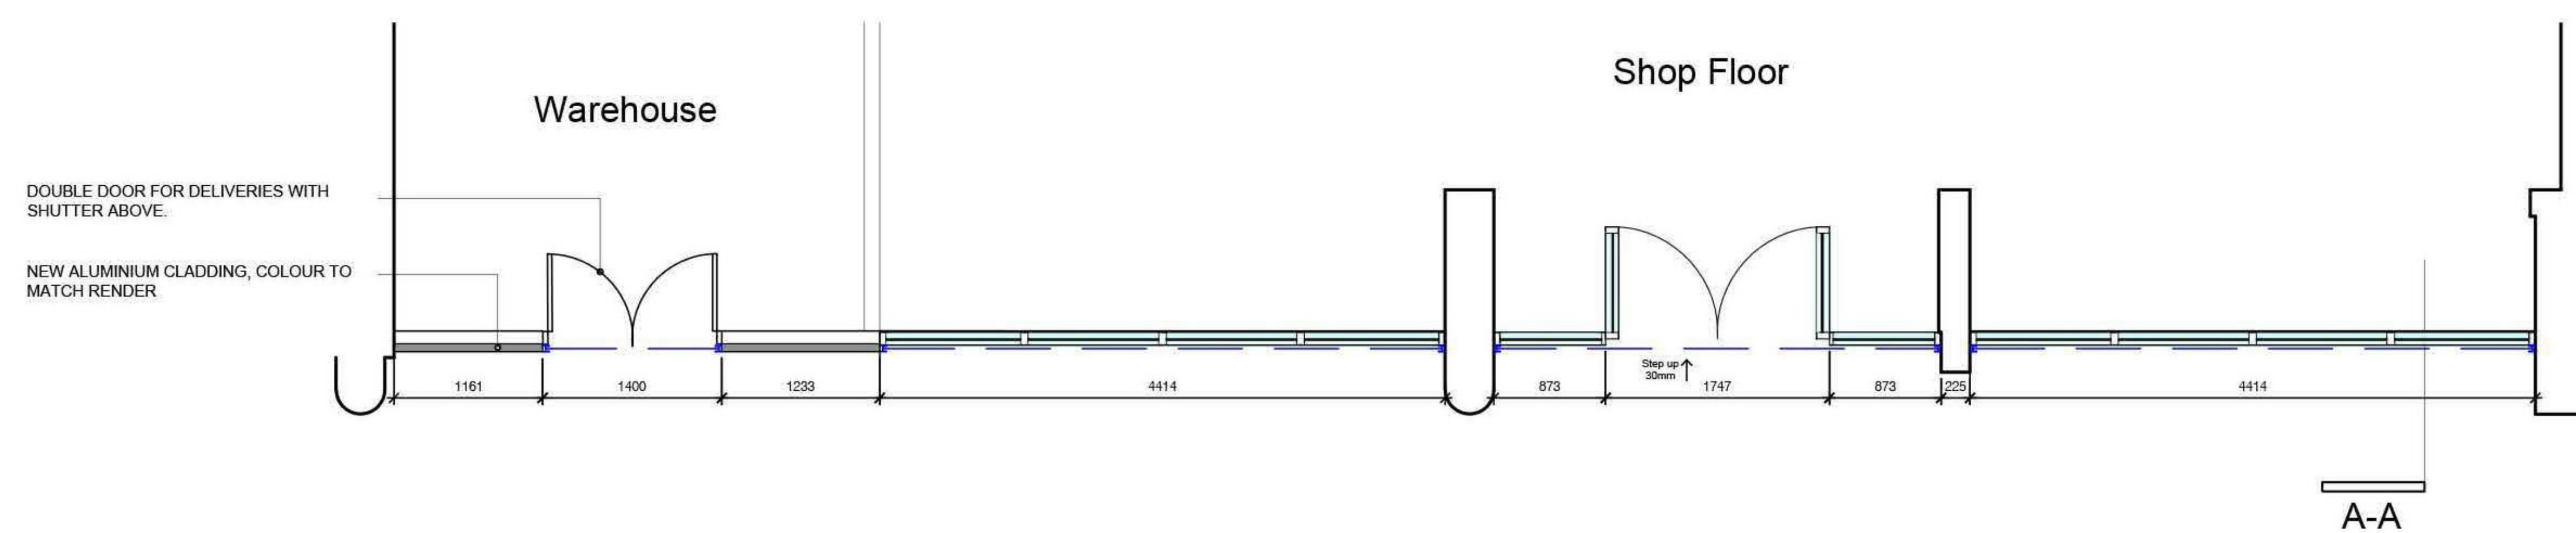

PROPOSED FRONT FACADE 1:50

SECTION A-A 1:50

MATERIALS:

COMPONENTS:

PROPOSED SHOP FRONT 1:50

client MR MALIK HAYAT
 project SHOP FRONT REFURBISHMENT
 AT PETERSON PARK POST OFFICE
 14 YOKER MILL RD, GLASGOW
 G13 4PF
 drawing DESIGN DRAWING
 scale 1:50 @ A1 drawn KS/11/21
 drawing no. DES01 rev no.