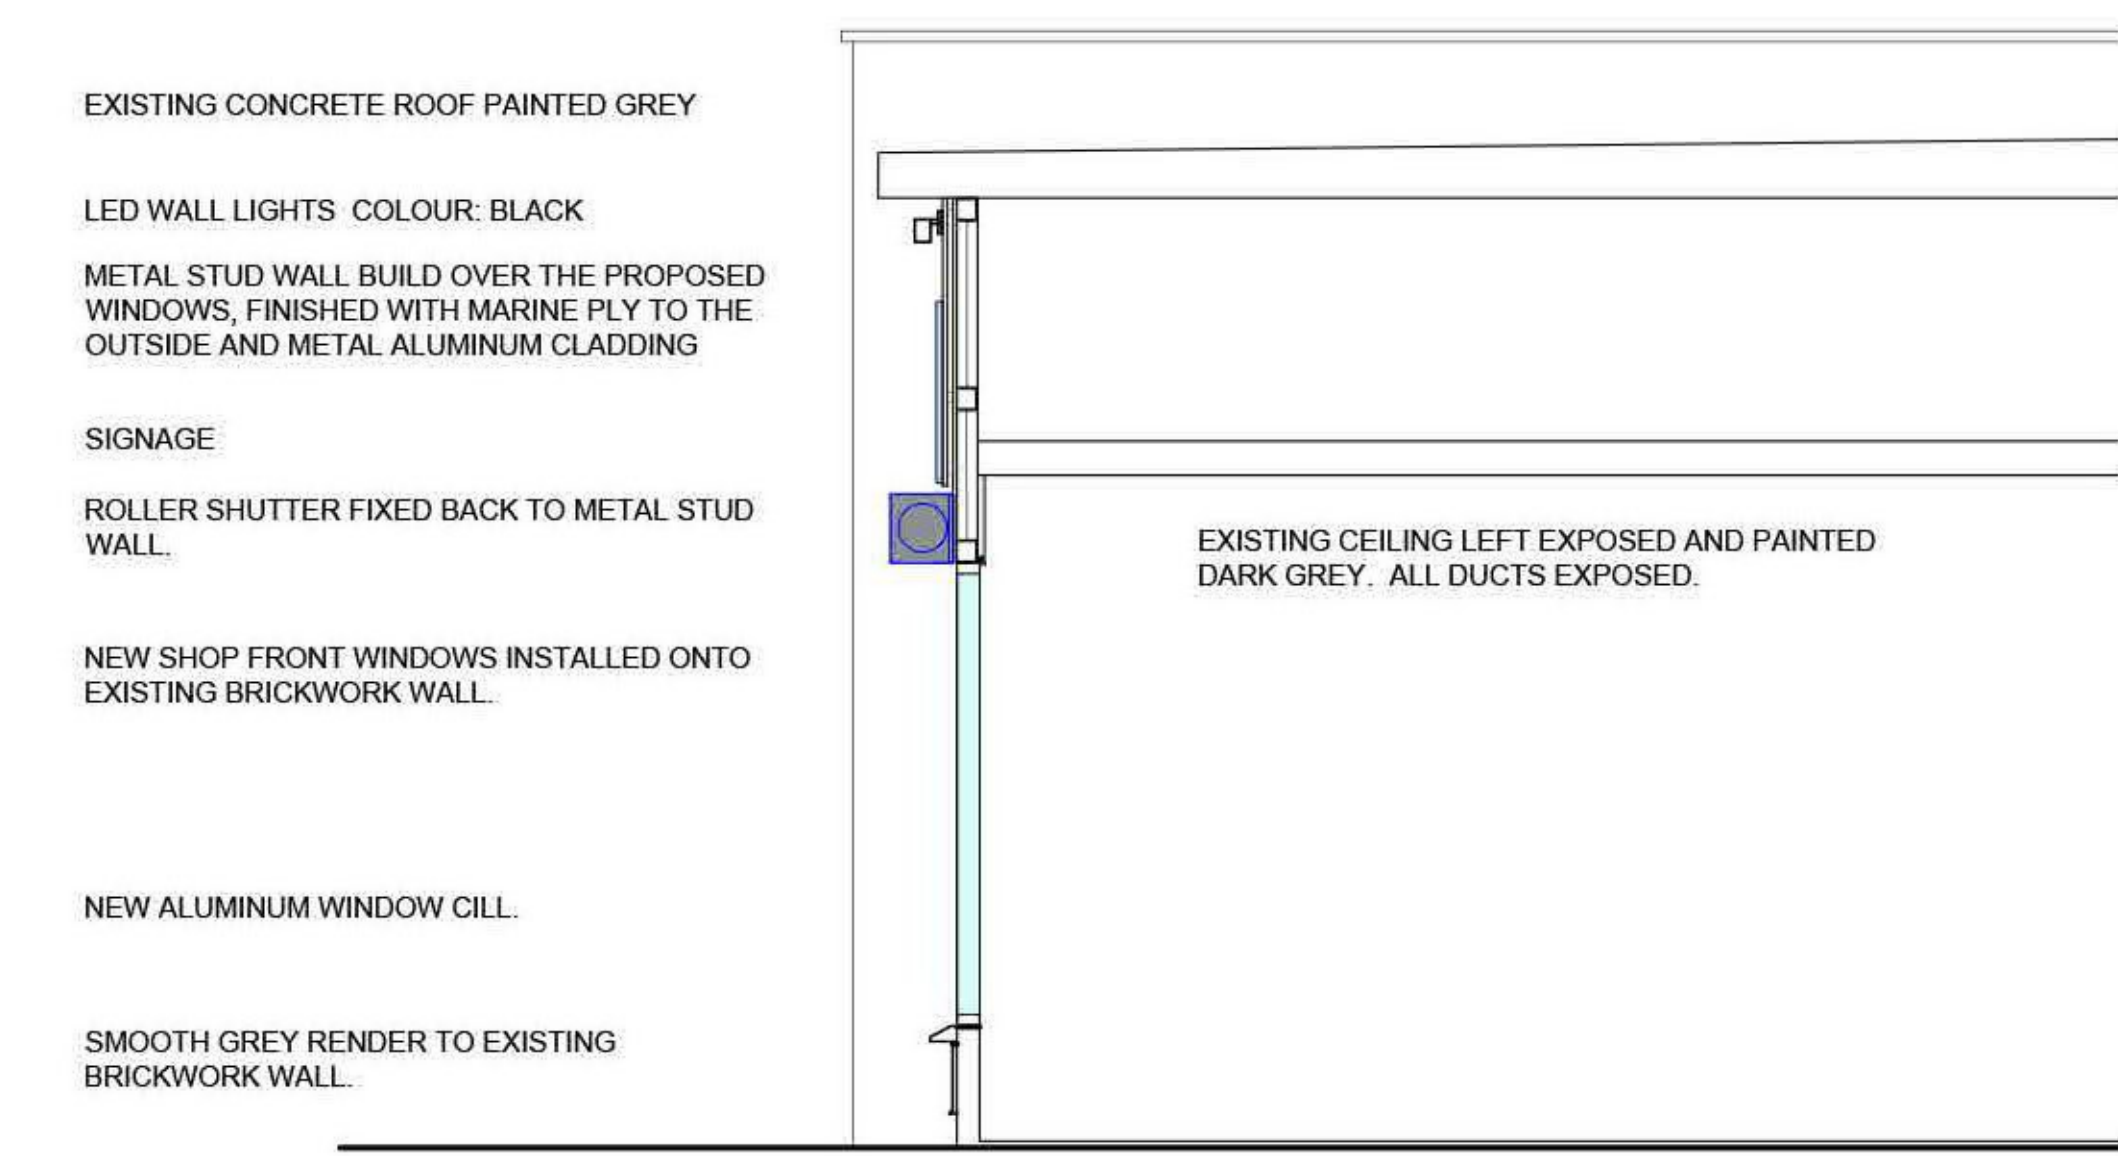

PROPOSED FRONT FACADE 1:50

SECTION A-A 1:50

MATERIALS:

COMPONENTS:

PROPOSED SHOP FRONT 1:50

client MR MALIK HAYAT
 project SHOP FRONT REFURBISHMENT
 AT PETERSON PARK POST OFFICE
 14 YOKER MILL RD, GLASGOW
 G13 4PF
 drawing DESIGN DRAWING
 scale 1:50 @ A1 drawn KS/11/21
 drawing no. DES01 rev no.