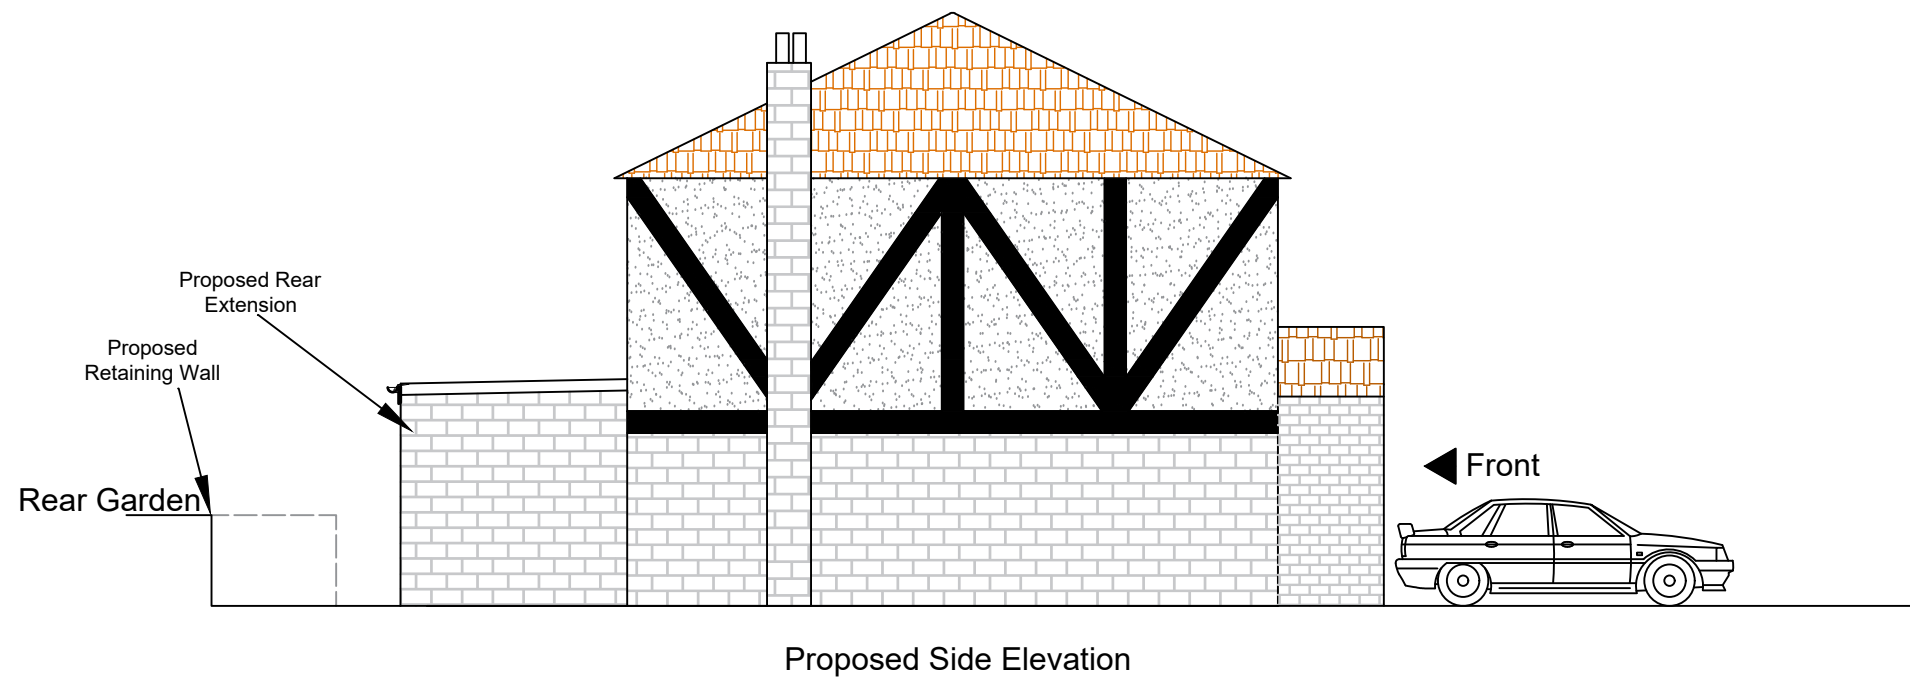

All calculations and drawings must be checked and verified by Building Control prior to work commencing.

No.	Revision/Issue	Date
A01	Issued to Client	03/11/21

Drawing Title  
Proposed Side Elevations

Client  
Mr & Mrs Murali

Project Name and Address  
285a Gateshead,  
Hertsmere,  
Borehamwood,  
WD6 5LZ

Project WD6 5LZ.010	Sheet A3
Date August 2021	
Scale 1:100	

Scale Bar