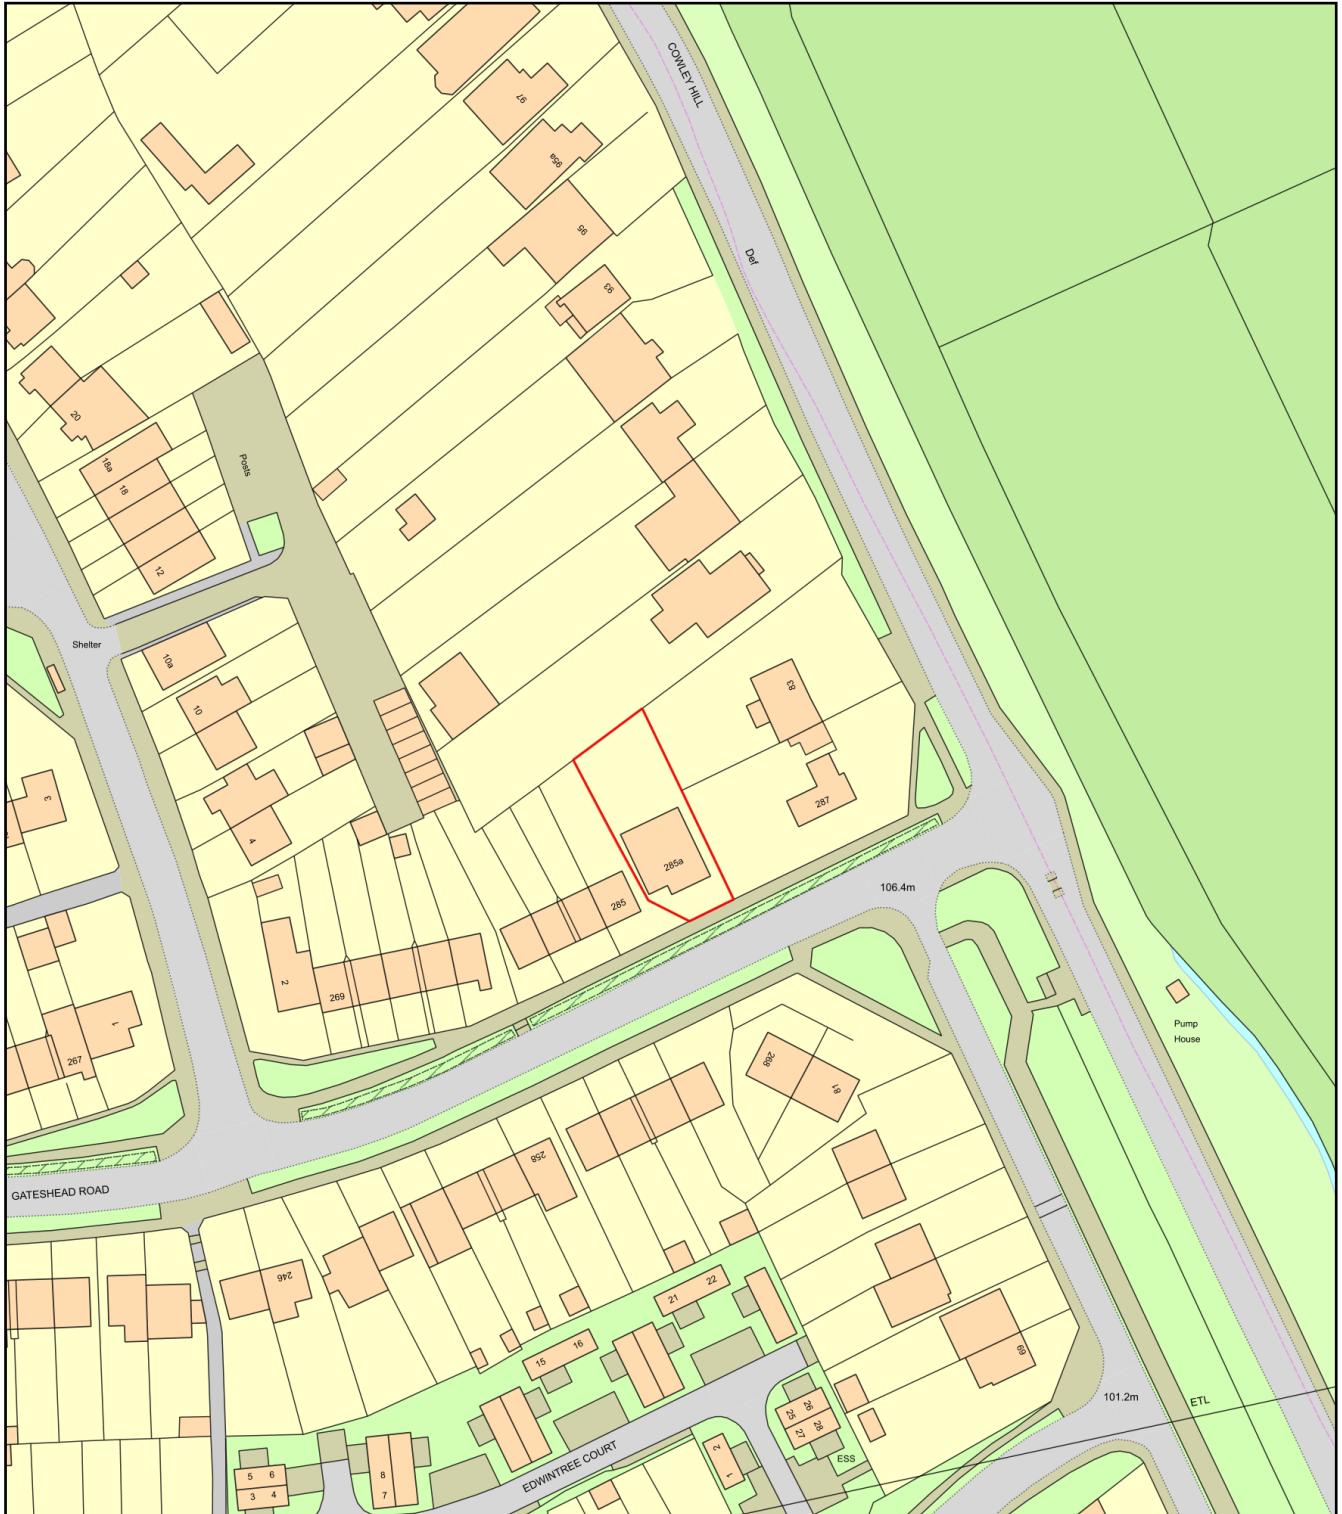

Location Plan

Plan Produced for: Murali Mohan

Date Produced: 24 Nov 2021

Plan Reference Number: TQRQM21328150328296

Scale: 1:1250 @ A4