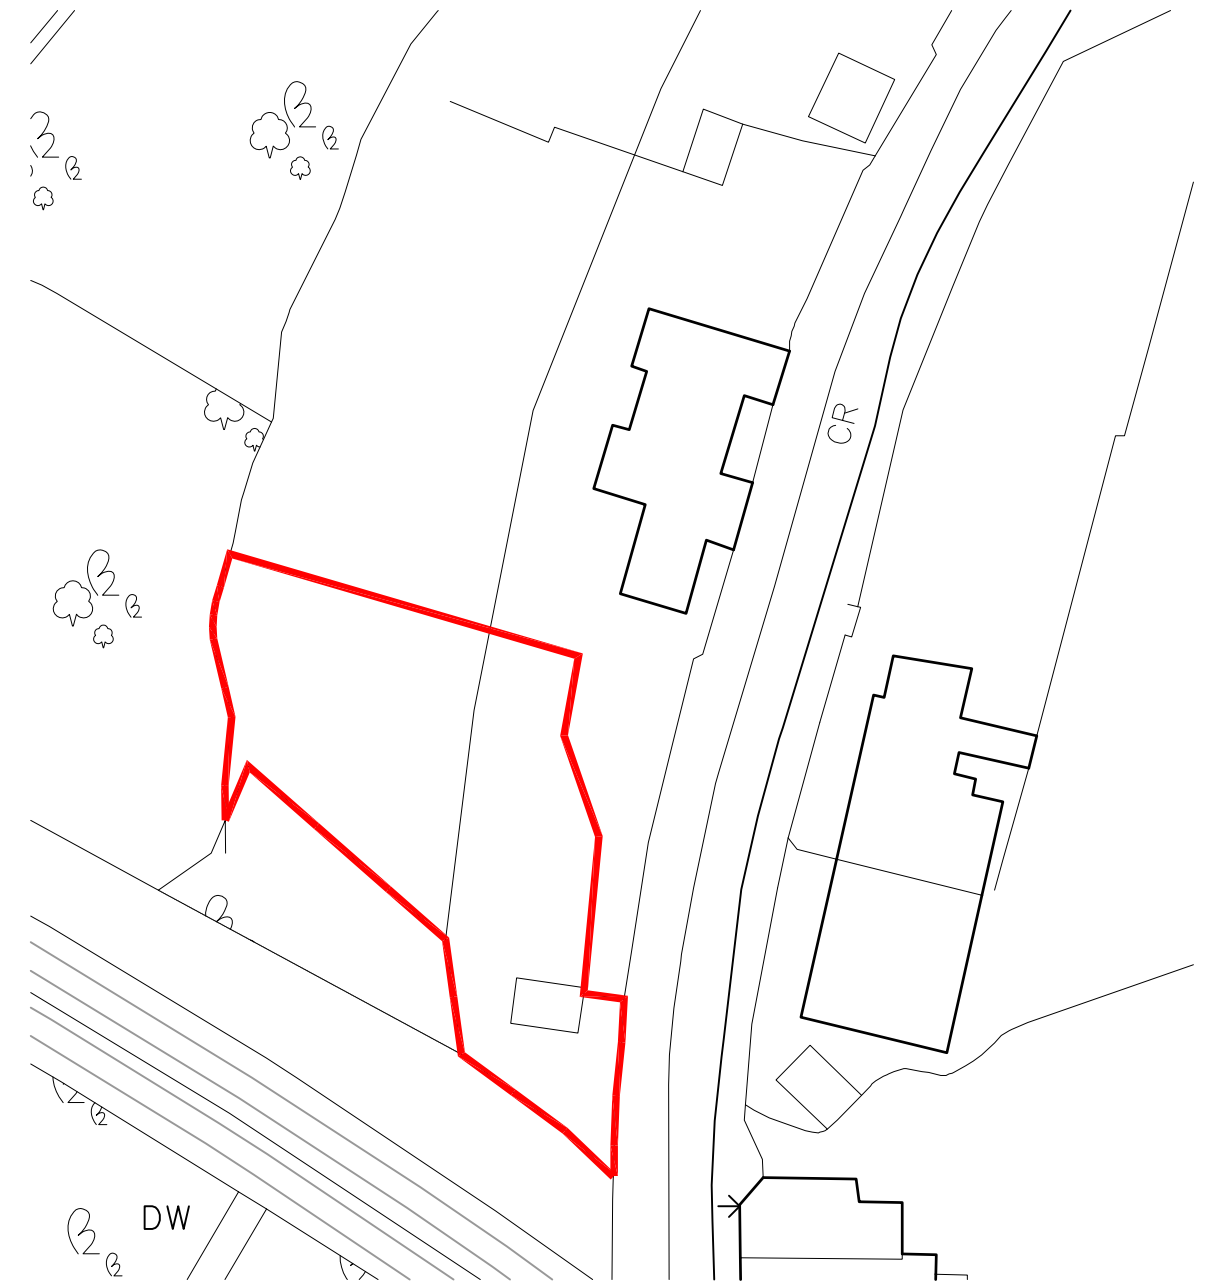

LOCATION PLAN - Scale 1:1250

BLOCK PLAN - Scale 1:500

PROJECT LAND AT 75 BODMIN ROAD ST AUSTELL PL25 5AG	DRAWING TITLE EXISTING LOCATION & BLOCK PLAN	DWG. NO. SD-001 REV. PI	SCALE AS SHOWN @ A3 DATE AUGUST 2021	P U R E L I G H T
---	---	---	--	--------------------------