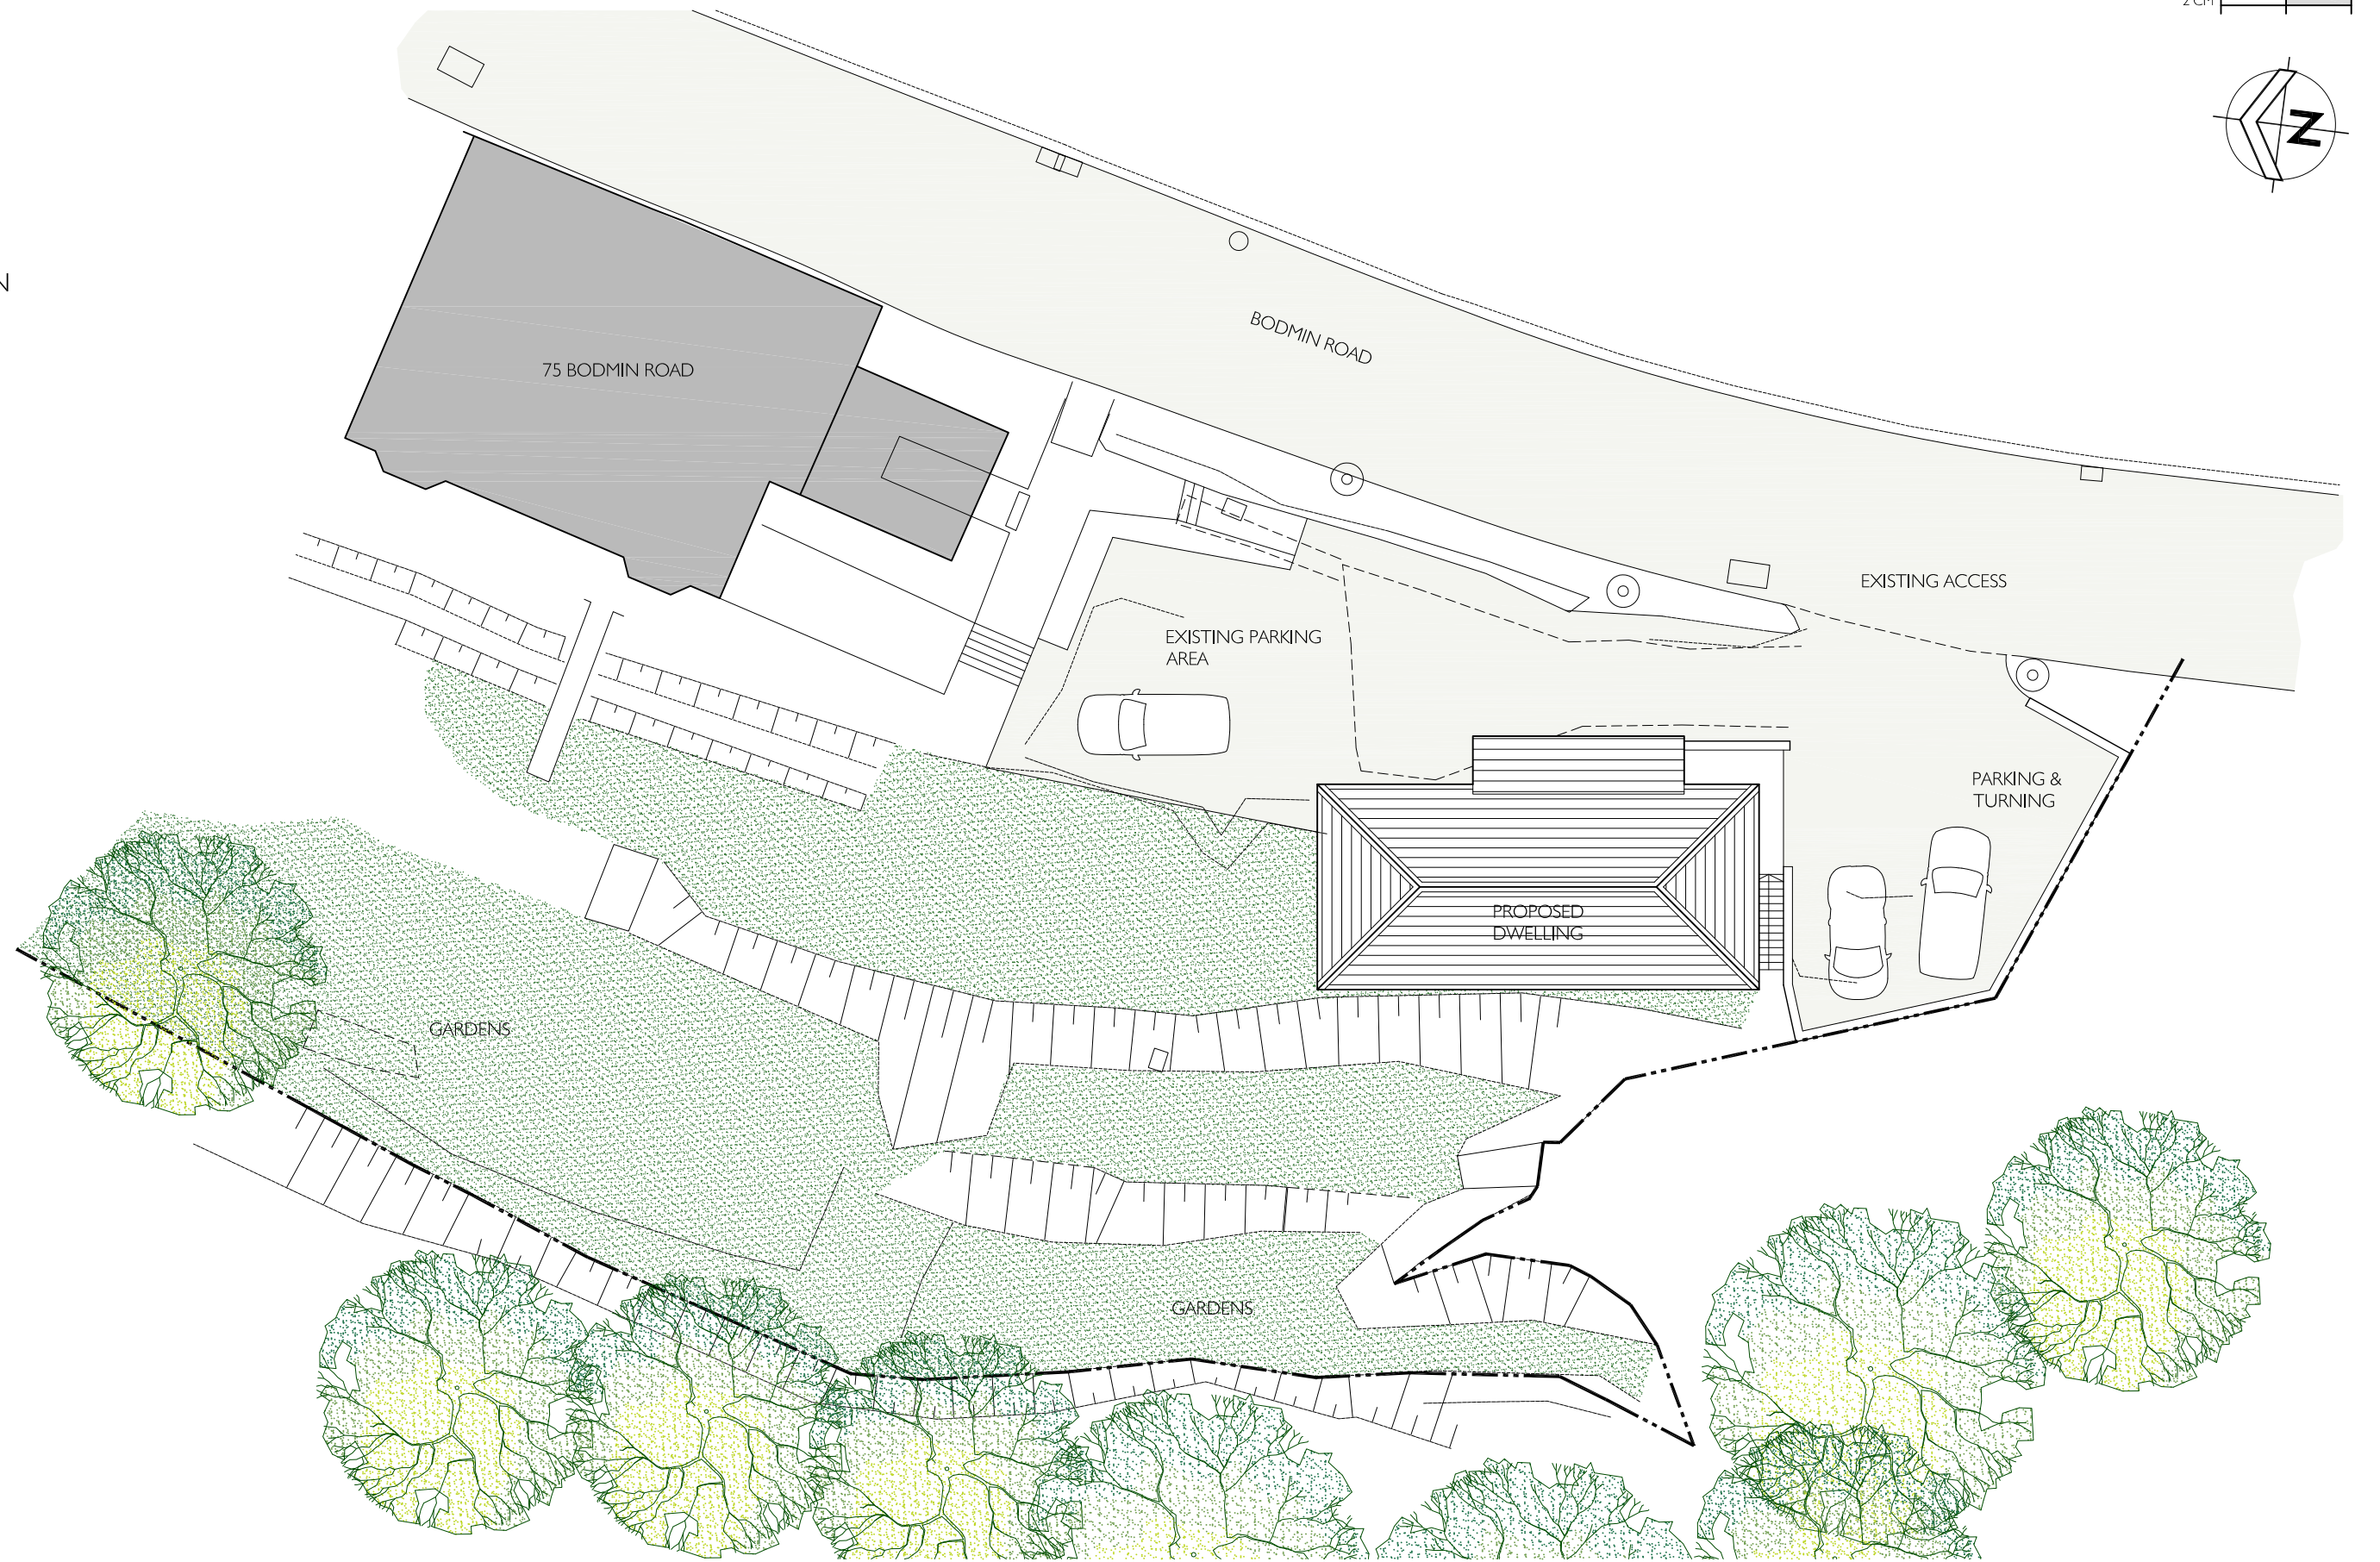

SITE/ROOF PLAN

PROJECT
LAND AT 75 BODMIN ROAD
ST AUSTELL PL25 5AG

DRAWING TITLE
PROPOSED
SITE/ROOF PLAN

DWG. NO.
PL-001
REV. P1

SCALE
1:200 @ A3
DATE AUGUST 2021

P U R E L I G H T