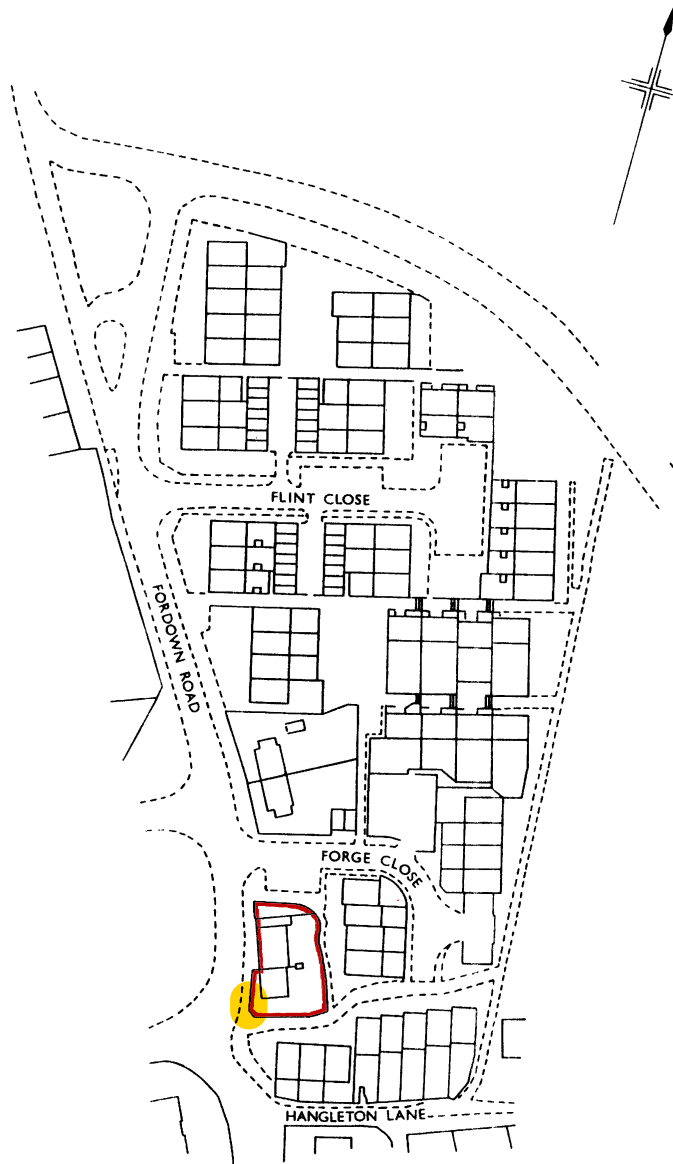

H.M. LAND REGISTRY		TITLE NUMBER	
		ESX166966	
ORDNANCE SURVEY PLAN REFERENCE	TQ 2506	SECTION A F	Scale 1/1250
COUNTY EAST SUSSEX	DISTRICT HOVE	© Crown copyright 1980	

This is a copy of the title plan on 8 JAN 2018 at 12:47:36. This copy does not take account of any application made after that time even if still pending in HM Land Registry when this copy was issued.

This copy is not an 'Official Copy' of the title plan. An official copy of the title plan is admissible in evidence in a court to the same extent as the original. A person is entitled to be indemnified by the registrar if he or she suffers loss by reason of a mistake in an official copy. If you want to obtain an official copy, the HM Land Registry web site explains how to do this.

HM Land Registry endeavours to maintain high quality and scale accuracy of title plan images. The quality and accuracy of any print will depend on your printer, your computer and its print settings. This title plan shows the general position, not the exact line, of the boundaries. It may be subject to distortions in scale. Measurements scaled from this plan may not match measurements between the same points on the ground.

This title is dealt with by HM Land Registry, Coventry Office.

© Crown Copyright. Produced by HM Land Registry. Further reproduction in whole or in part is prohibited without the prior written permission of Ordnance Survey. Licence Number 100026316.