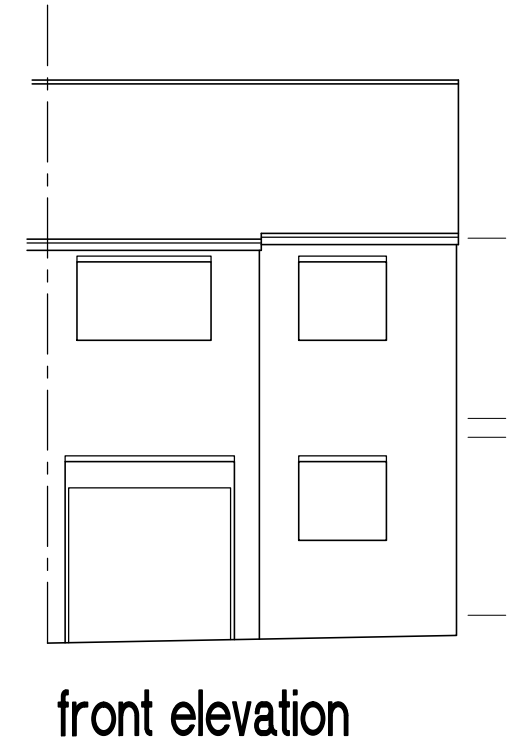

COPYRIGHT RESERVED
~~DO NOT SCALE FROM THIS DRAWING.~~
 ALL DIMENSIONS TO BE CHECKED BY CONTRACTOR ON SITE.
 SUPERVISOR TO BE NOTIFIED OF ALL DISCREPANCIES PRIOR
 TO WORKS COMMENCING.

<p>- J S DESIGNS -</p> <p>Suite 3, West Hill House, West Hill Dartford, Kent DA1 2EU Tel: 01322 286506 Fax: 01322 286504 e mail: js.designs@btconnect.com website: jsdesignsltd.co.uk</p>	<p>Client : Mr & Mrs Lawson</p>	<p>Property Address : 73 The Nursery Erith</p>	<p>Drawing Title : Existing Plans & Elevations</p>	<p>Scale : 1:100</p>	<p>Date : Nov21</p>	<p>By : JPS</p>
				<p>Drawing Number : 21125-01</p>	<p>Amendment :</p>	