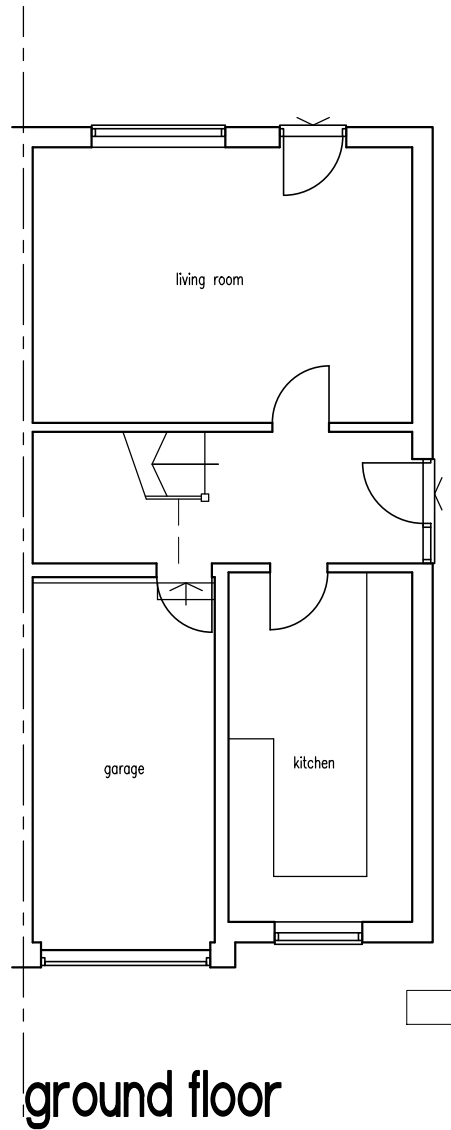

COPYRIGHT RESERVED
~~DO NOT SCALE FROM THIS DRAWING.~~
 ALL DIMENSIONS TO BE CHECKED BY CONTRACTOR ON SITE.
 SUPERVISOR TO BE NOTIFIED OF ALL DISCREPANCIES PRIOR
 TO WORKS COMMENCING.

<p>- J S DESIGNS -</p> <p>Suite 3, West Hill House, West Hill Dartford, Kent DA1 2EU Tel: 01322 286506 Fax: 01322 286504 e mail: js.designs@btconnect.com website: jsdesignsltd.co.uk</p>	<p>Client : Mr & Mrs Lawson</p>	<p>Property Address : 73 The Nursery Erith</p>	<p>Drawing Title : Existing Plans & Elevations</p>	<p>Scale : 1:100</p>	<p>Date : Nov21</p>	<p>By : JPS</p>
				<p>Drawing Number : 21125-01</p>	<p>Amendment :</p>	