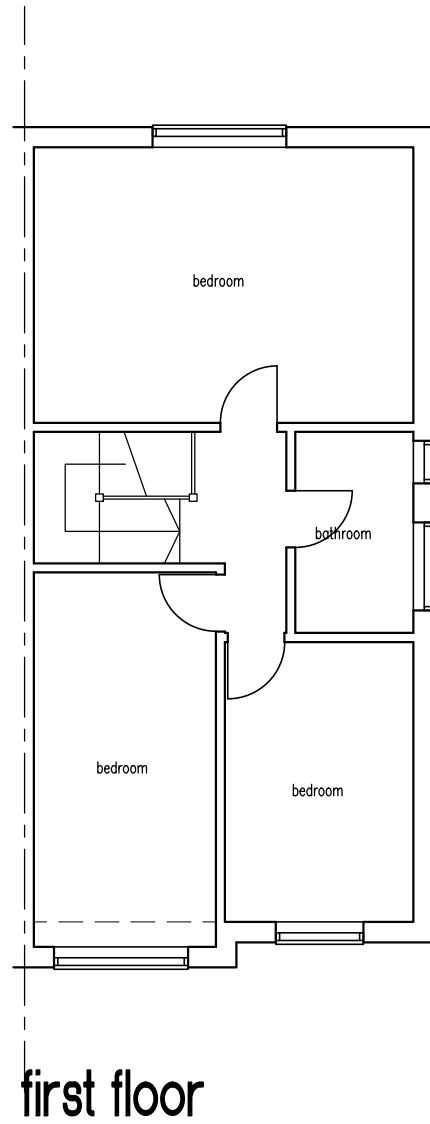

COPYRIGHT RESERVED
~~DO NOT SCALE FROM THIS DRAWING.~~
 ALL DIMENSIONS TO BE CHECKED BY CONTRACTOR ON SITE.
 SUPERVISOR TO BE NOTIFIED OF ALL DISCREPANCIES PRIOR
 TO WORKS COMMENCING.

<p>- J S DESIGNS -</p> <p>Suite 3, West Hill House, West Hill Dartford, Kent DA1 2EU Tel: 01322 286506 Fax: 01322 286504 e mail: js.designs@btconnect.com website: jsdesignsltd.co.uk</p>	<p>Client : Mr & Mrs Lawson</p>	<p>Property Address : 73 The Nursery Erith</p>	<p>Drawing Title : Existing Plans & Elevations</p>	<p>Scale : 1:100</p>	<p>Date : Nov21</p>	<p>By : JPS</p>
				<p>Drawing Number : 21125-01</p>	<p>Amendment :</p>	