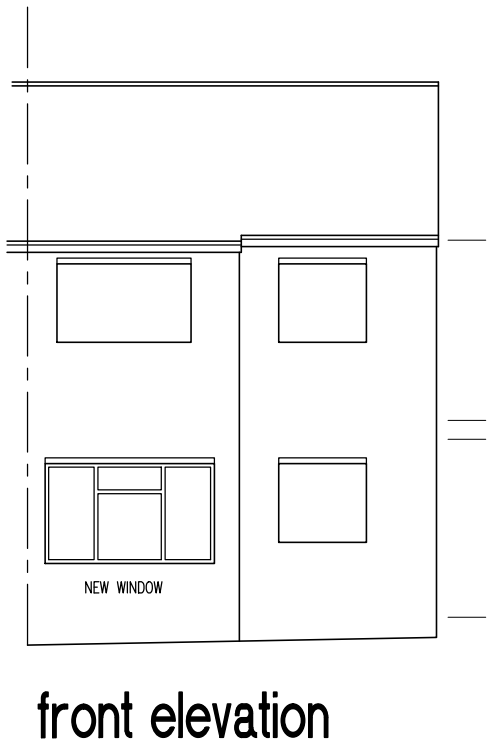

COPYRIGHT RESERVED
~~DO NOT SCALE FROM THIS DRAWING.~~
ALL DIMENSIONS TO BE CHECKED BY CONTRACTOR ON SITE.
SUPERVISOR TO BE NOTIFIED OF ALL DISCREPANCIES PRIOR
TO WORKS COMMENCING.

A NOV21 MINOR REVISIONS

- J S DESIGNS - Suite 3, West Hill House, West Hill Dartford, Kent DA1 2EU Tel: 01322 286506 Fax: 01322 286504 e mail: js.designs@btconnect.com website: jsdesignsltd.co.uk	Client : Mr & Mrs Lawson	Property Address : 73 The Nursery Erith	Drawing Title : Proposed Plans & Elevations	Scale : 1:100	Date : Nov21	By : JPS
				Drawing Number : 21125-02	Amendment : A