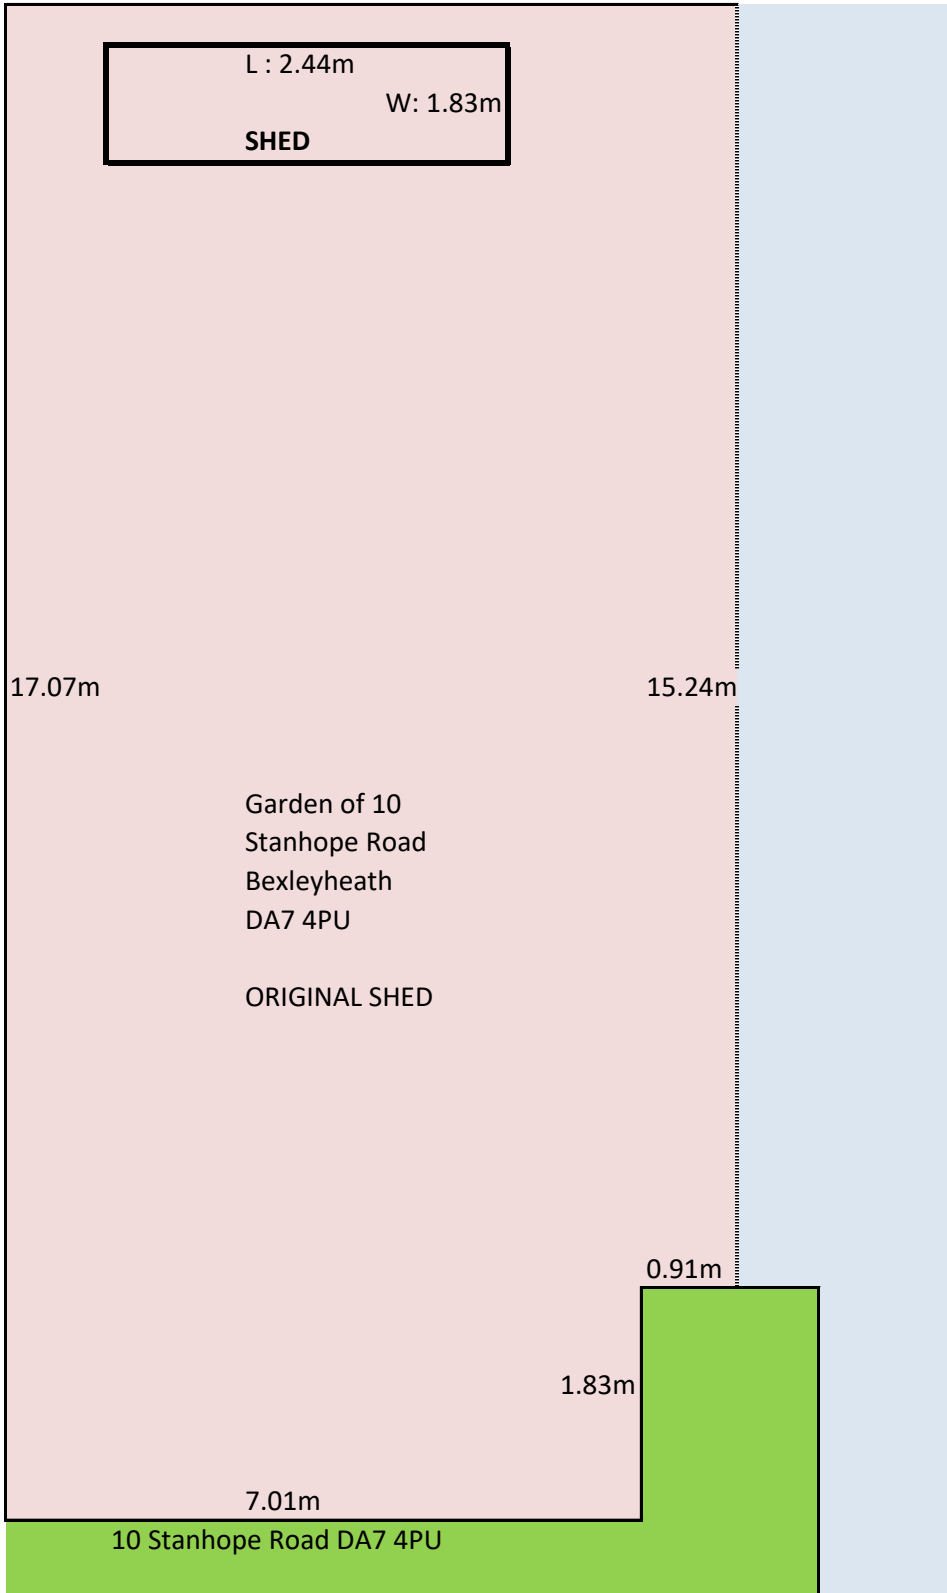

10 Stanhope Road Bexleyheath Kent DA7 4PU

5.79m

- Garden of 10 Stanhope Road DA7 4PU
- 10 Stanhope Road DA7 4PU
- My neighbours property