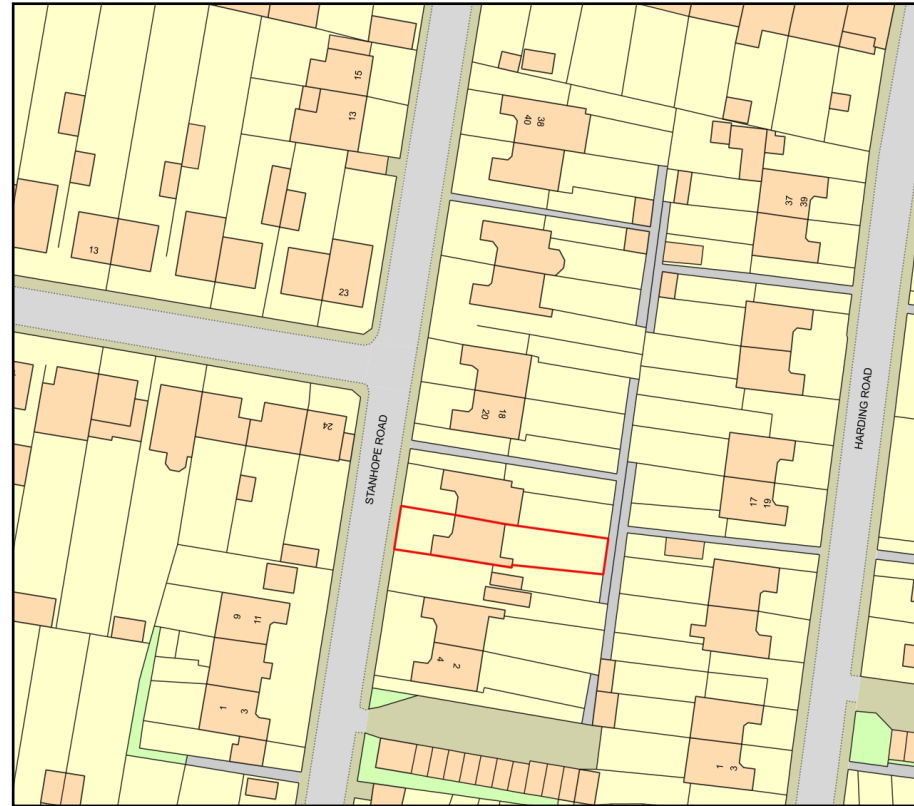

10 Stanhope Road DA7 4PU

Plan Produced for: [REDACTED]

Date Produced: 22 Sep 2021

Plan Reference Number: TQRQM21265143408126

Scale: 1:1250 @ A4