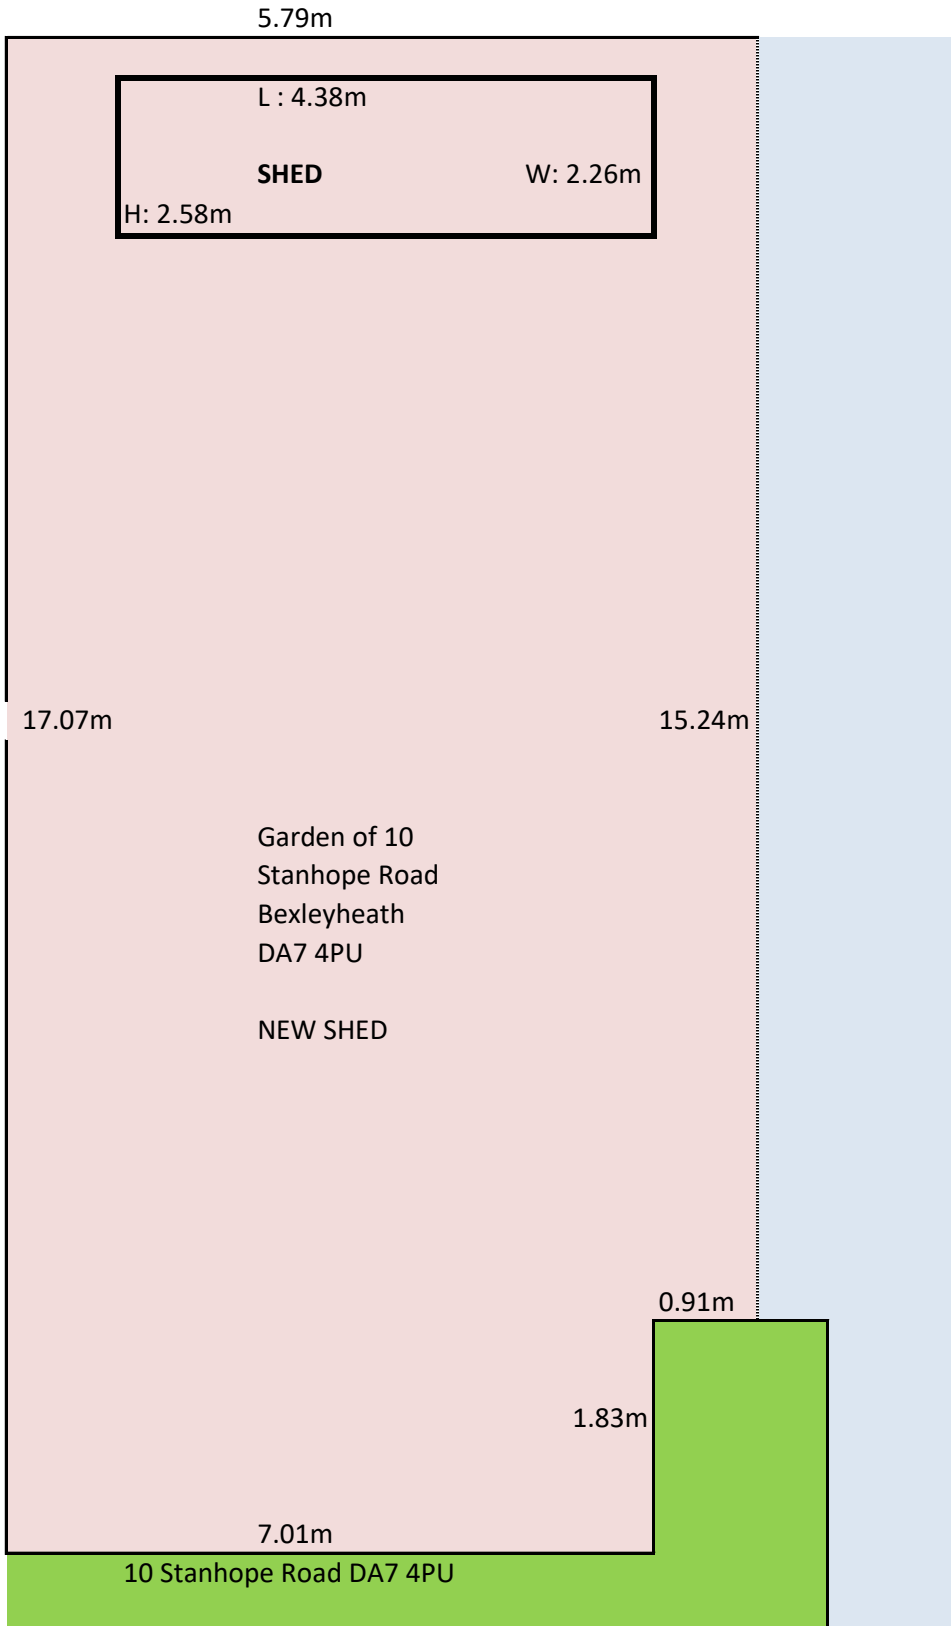

10 Stanhope Road Bexleyheath Kent DA7 4PU

- Garden of 10 Stanhope Road DA7 4PU
- 10 Stanhope Road DA7 4PU
- My neighbours property