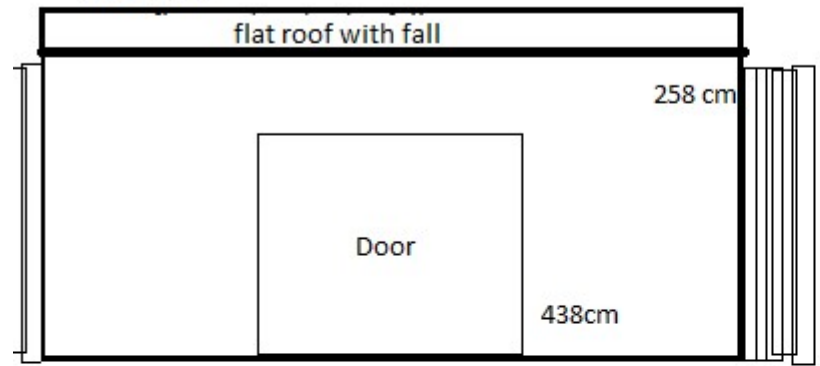

[Redacted] : 10 Stanhope Road, Bexleyheath Kent DA7 4PU

New Shed

Materials being used: Wood frame, felt roof, PVC door and I will use wood to finish it