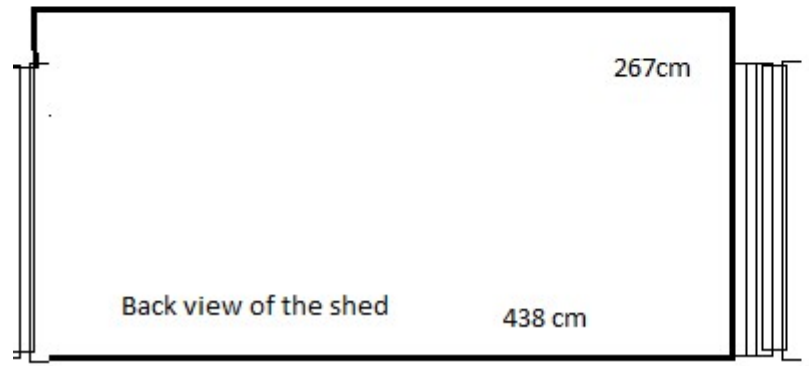

[Redacted] : 10 Stanhope Road, Bexleyheath Kent DA7 4PU

New Shed

Materials being used: Wood frame, felt roof, PVC door and I will use wood to finish it