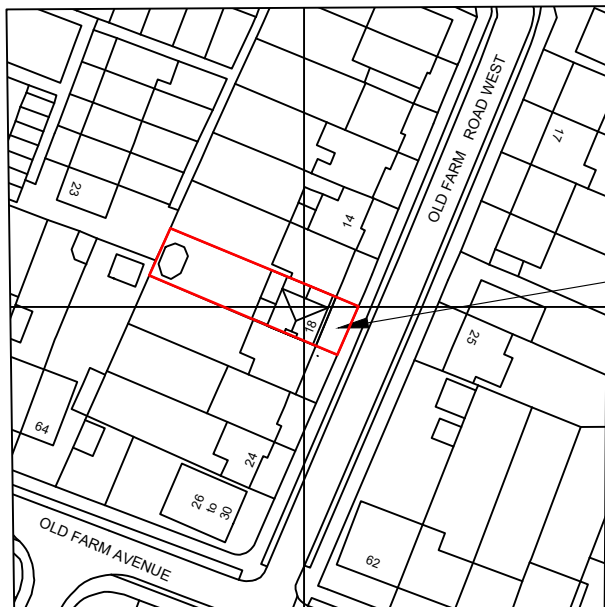

© This drawing and the building works depicted are the copyright of the easy design & planning company ltd
 This drawing (or any part of it) may not be reproduced or amended, except without prior written permission by the easy design & planning company ltd
 This drawing is for planning submission only and should not be used for construction
 DO NOT SCALE THIS DRAWING – ALWAYS USE WRITTEN DIMENSIONS – ALL DIMENSIONS TO BE VERIFIED ON SITE

18 Old Farm Rd

○ | Site location plan
 Scale - 1:1250 @ A3

–	First Issue	July 2021
Rev	Description	Date

The Easy Design & Planning Co.
 www.easyplanningco.co.uk
 easyplanningco@gmail.com
 07767 727583

Project: 18 Old Farm Rd West
 Sidcup
 DA15 8AG

Drawing Title: Site location plan

Status: PLANNING

Job Number: 210601	Date: 25.07.21
Drawing Number: 100	Scale: 1:1250 @A3
	Revision: -