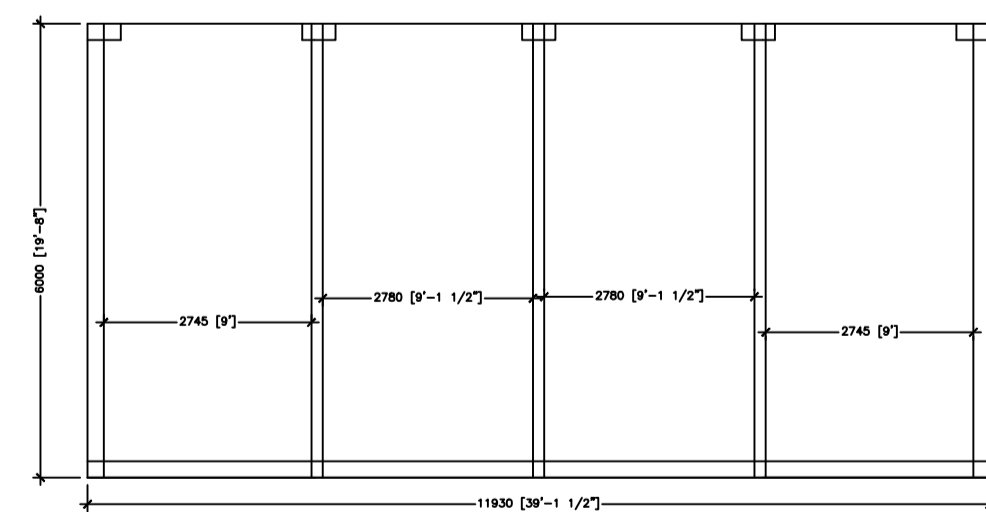

NEW HOUSE GARAGE PLAN AND ELEVATIONS 1:100

3 CAR GARAGE BLOCK PLAN AND ELEVATIONS 1:100

4 CAR GARAGE BLOCK PLAN AND ELEVATIONS 1:100

PROPOSED GARAGES

Rev	Date	Comments
Client MR K MIDDLEY		
Project NEW DWELLING SHOREHAM HOUSE STATION ROAD SHOREHAM KENT TN14 7RY		
Title PROPOSED GARAGE BUILDINGS		
Project No. 992	Date OCT 2021	
Drawing No. CS-992-PD-B-005	Revision	
Scale 1:100 @A1	Drawn	Check
A.BARRETT R.I.B.A CHARTERED ARCHITECT 4 BARNET WOOD ROAD BROMLEY, KENT BR2 8HJ Tel 020 3121 1056 Mob 07802 236530		