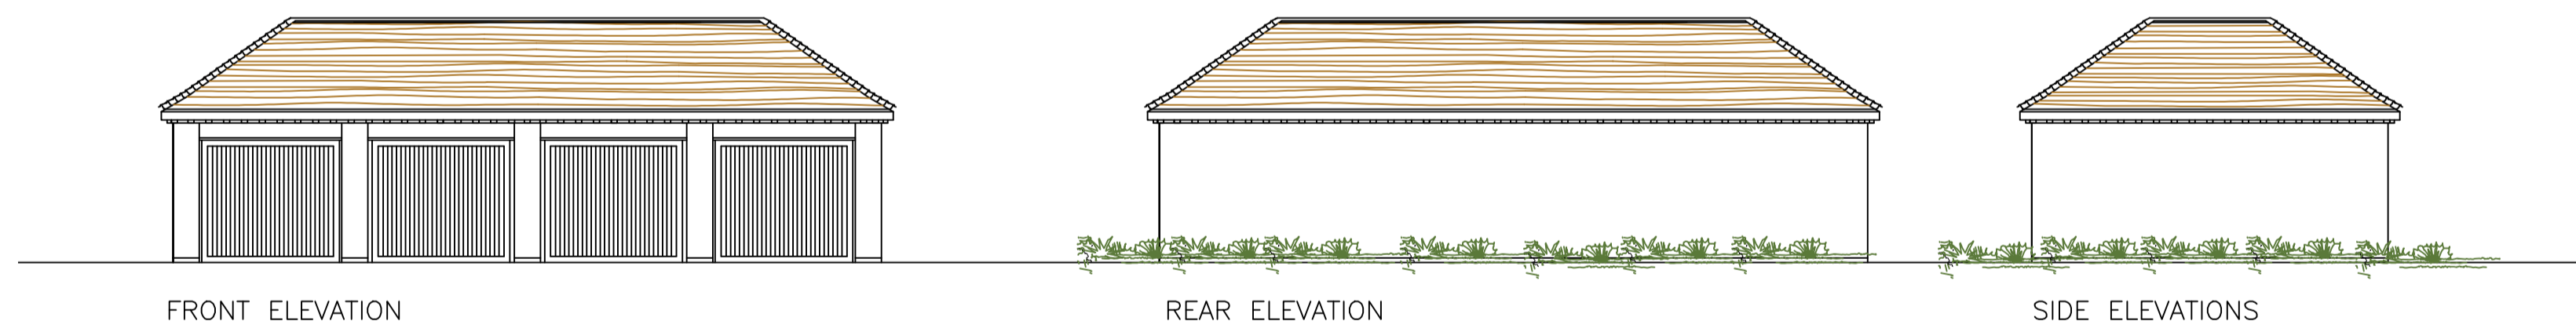

NEW HOUSE GARAGE PLAN AND ELEVATIONS 1:100

3 CAR GARAGE BLOCK PLAN AND ELEVATIONS 1:100

4 CAR GARAGE BLOCK PLAN AND ELEVATIONS 1:100

PROPOSED GARAGES

Rev	Date	Comments
Client MR K MIDDLEY		
Project NEW DWELLING SHOREHAM HOUSE STATION ROAD SHOREHAM KENT TN14 7RY		
Title PROPOSED GARAGE BUILDINGS		
Project No. 992	Date OCT 2021	
Drawing No. CS-992-PD-B-005	Revision	
Scale 1:100 @A1	Drawn	Check
A.BARRETT R.I.B.A CHARTERED ARCHITECT 4 BARNET WOOD ROAD BROMLEY, KENT BR2 8HJ Tel 020 3121 1056 Mob 07802 236530		