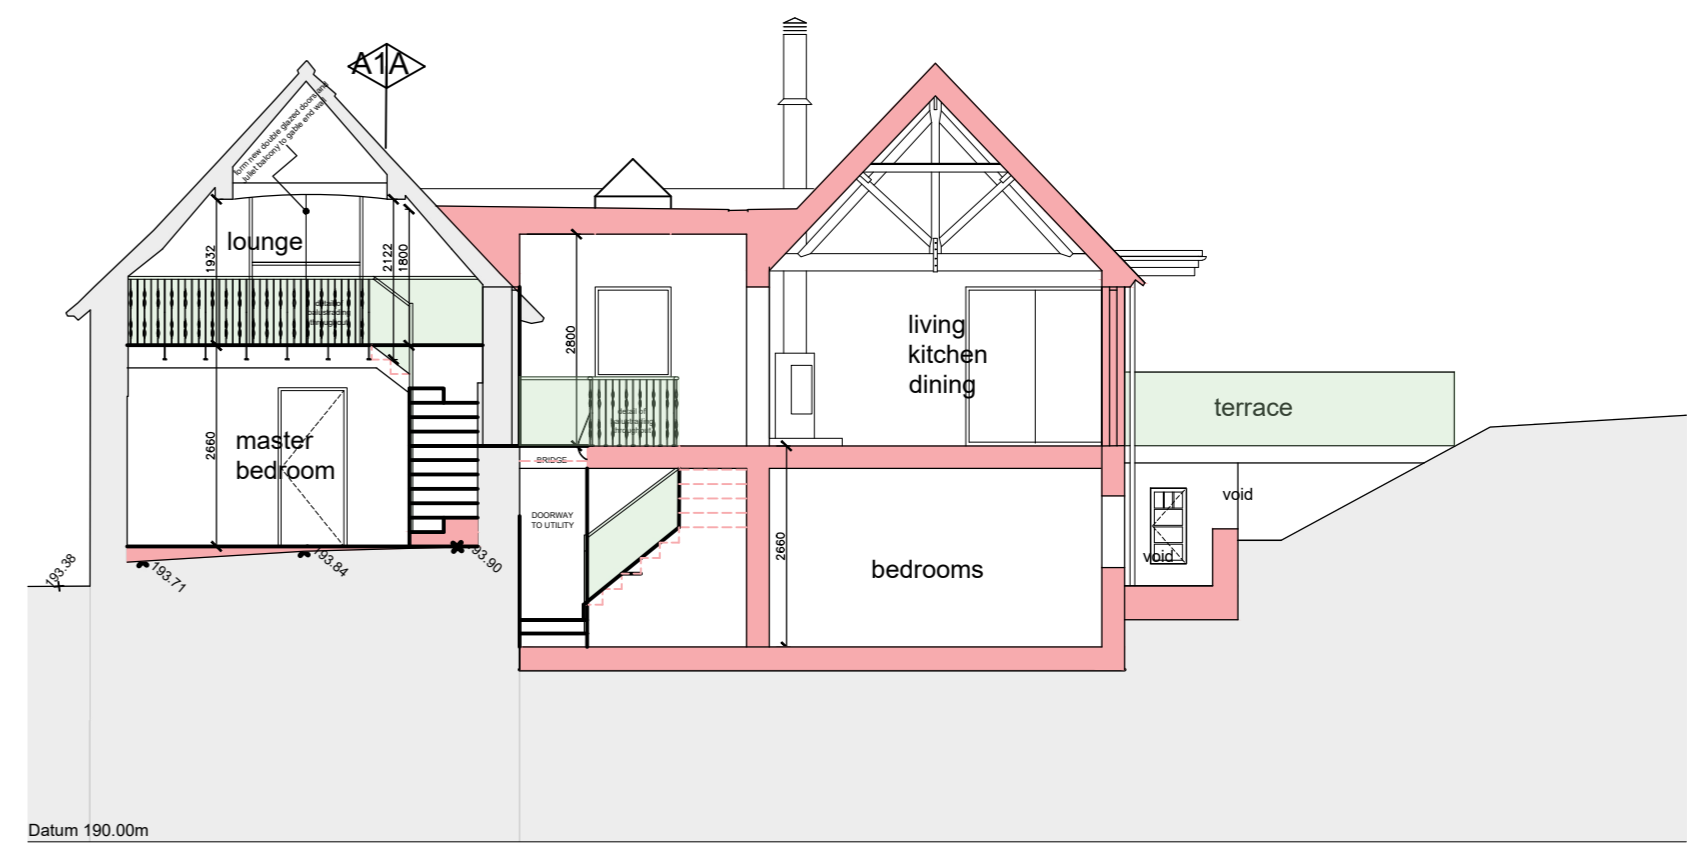

Section A-A

Section A1-A1

PROPOSED MILL HOUSE

Section B-B

Section B1-B1

PLANNING

Scale 1:100

D	Update drawing	17.09.21	MP
C	Update drawing	13.09.21	MP
B	Update drawing	01.09.21	MP
A	Update drawing	27.08.21	MP

architecture urban design graphic design site: **Corn Mill & Corn House - Clee St Margaret - SY7 9DT**

title: **PROPOSED MILL HOUSE SECTIONS - 2 OF 4**

scheme: Residential

scale: 1:100 @ A2 date: AUG '21 drawn: MP approved: FP