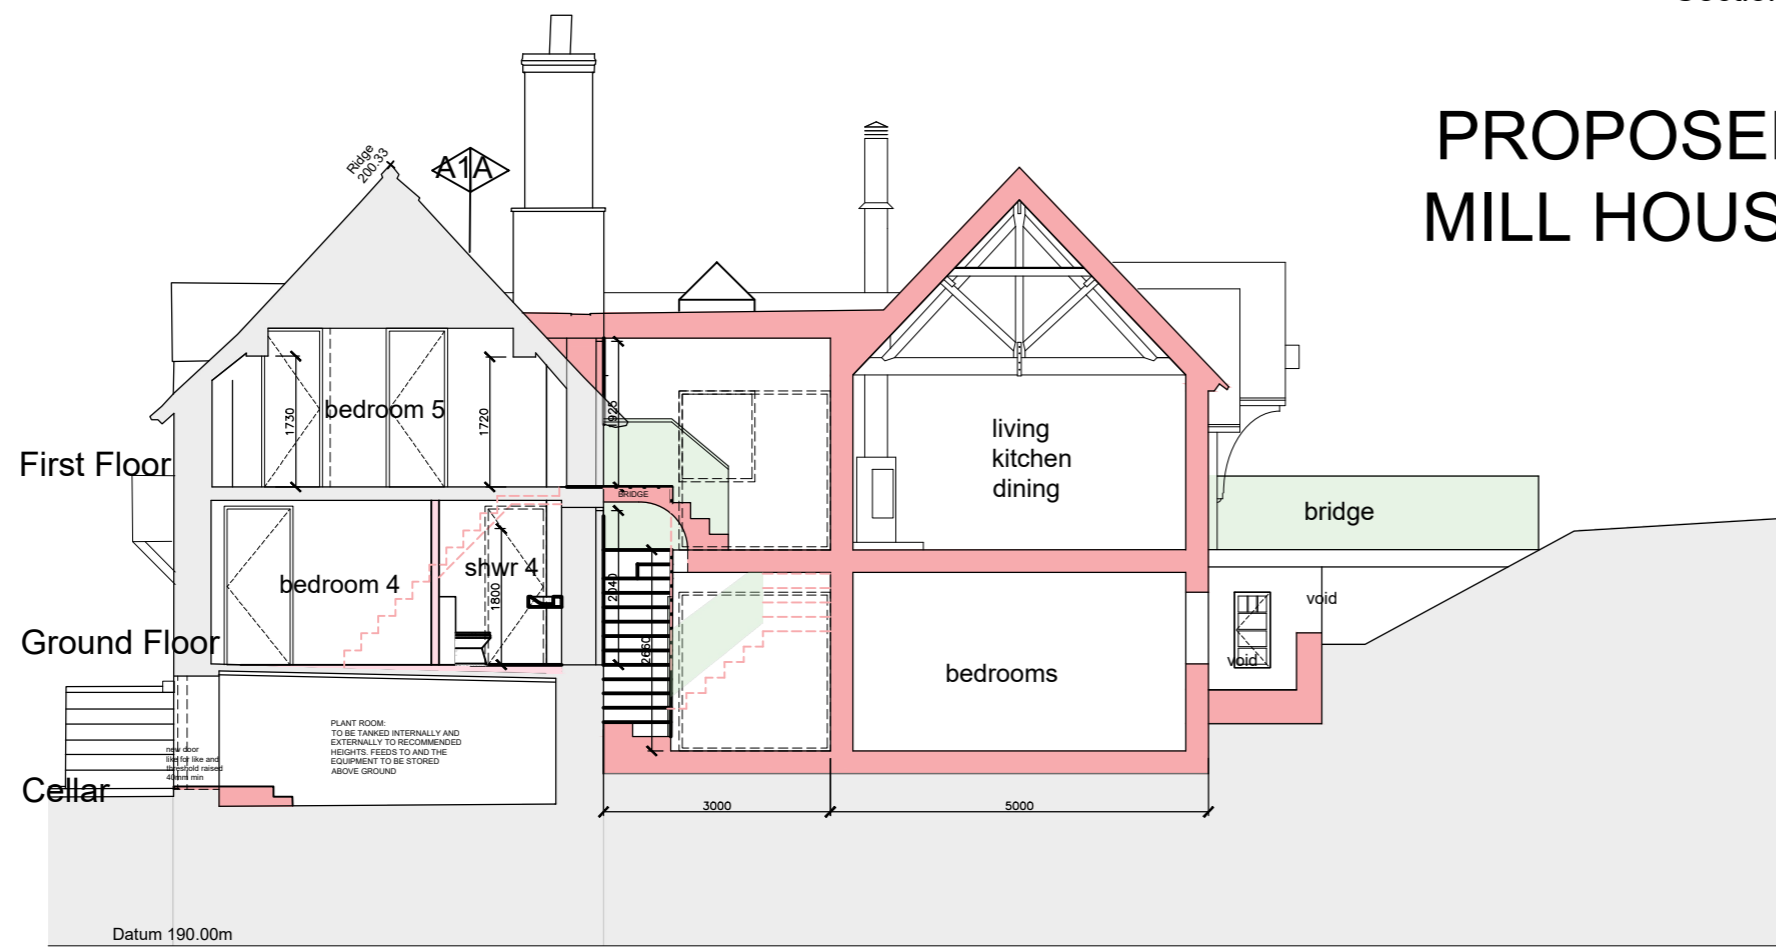

Section A-A

Section A1-A1

PROPOSED MILL HOUSE

Section B-B

Section B1-B1

PLANNING

Scale 1:100

D	Update drawing	17.09.21	MP
C	Update drawing	13.09.21	MP
B	Update drawing	01.09.21	MP
A	Update drawing	27.08.21	MP

architecture urban design graphic design site: **Corn Mill & Corn House - Clee St Margaret - SY7 9DT**

title: **PROPOSED MILL HOUSE SECTIONS - 2 OF 4**

scheme: Residential

scale: 1:100 @ A2 date: AUG '21 drawn: MP approved: FP