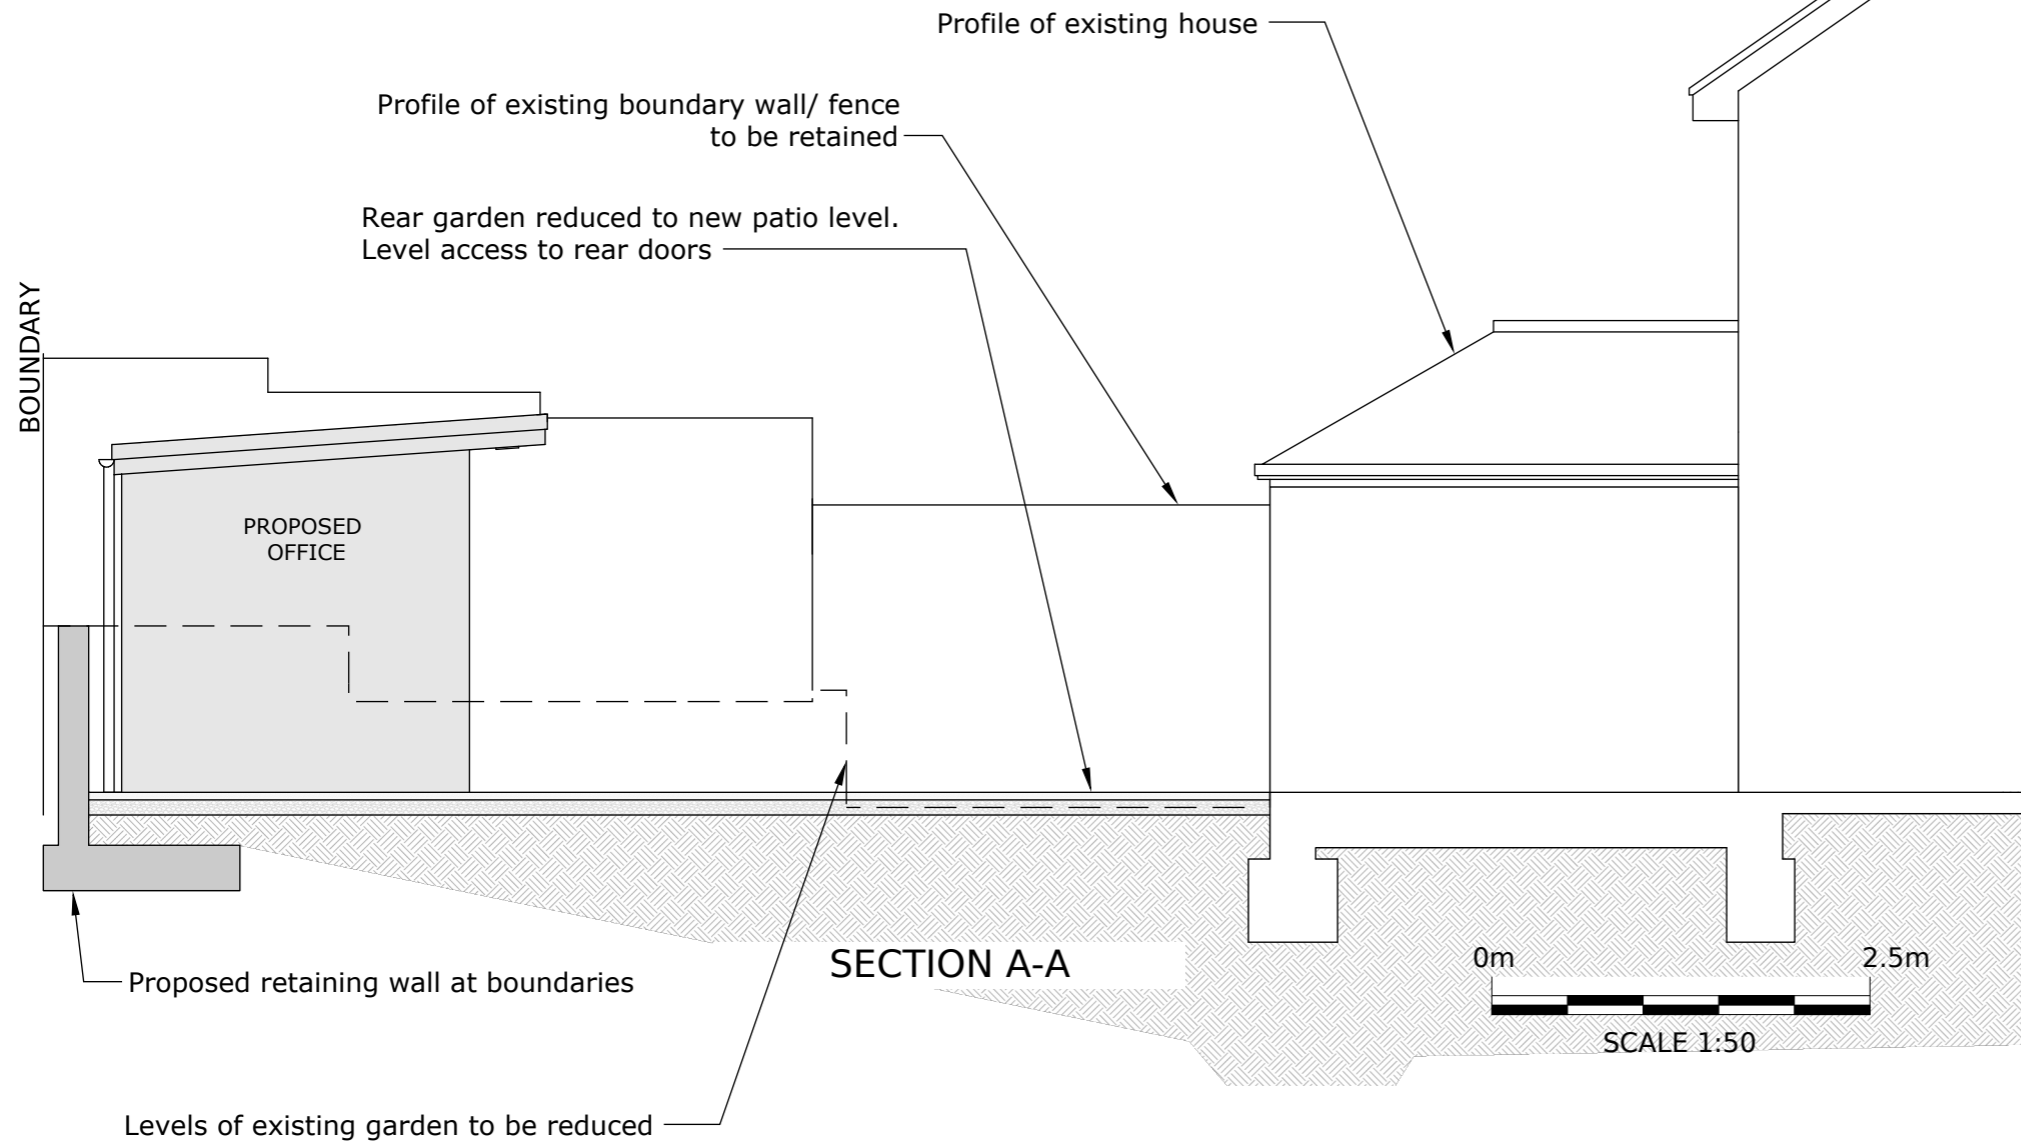

REVISION

DATE

-

19.11.21

A

29.11.21

3D FRONT VIEW NTS