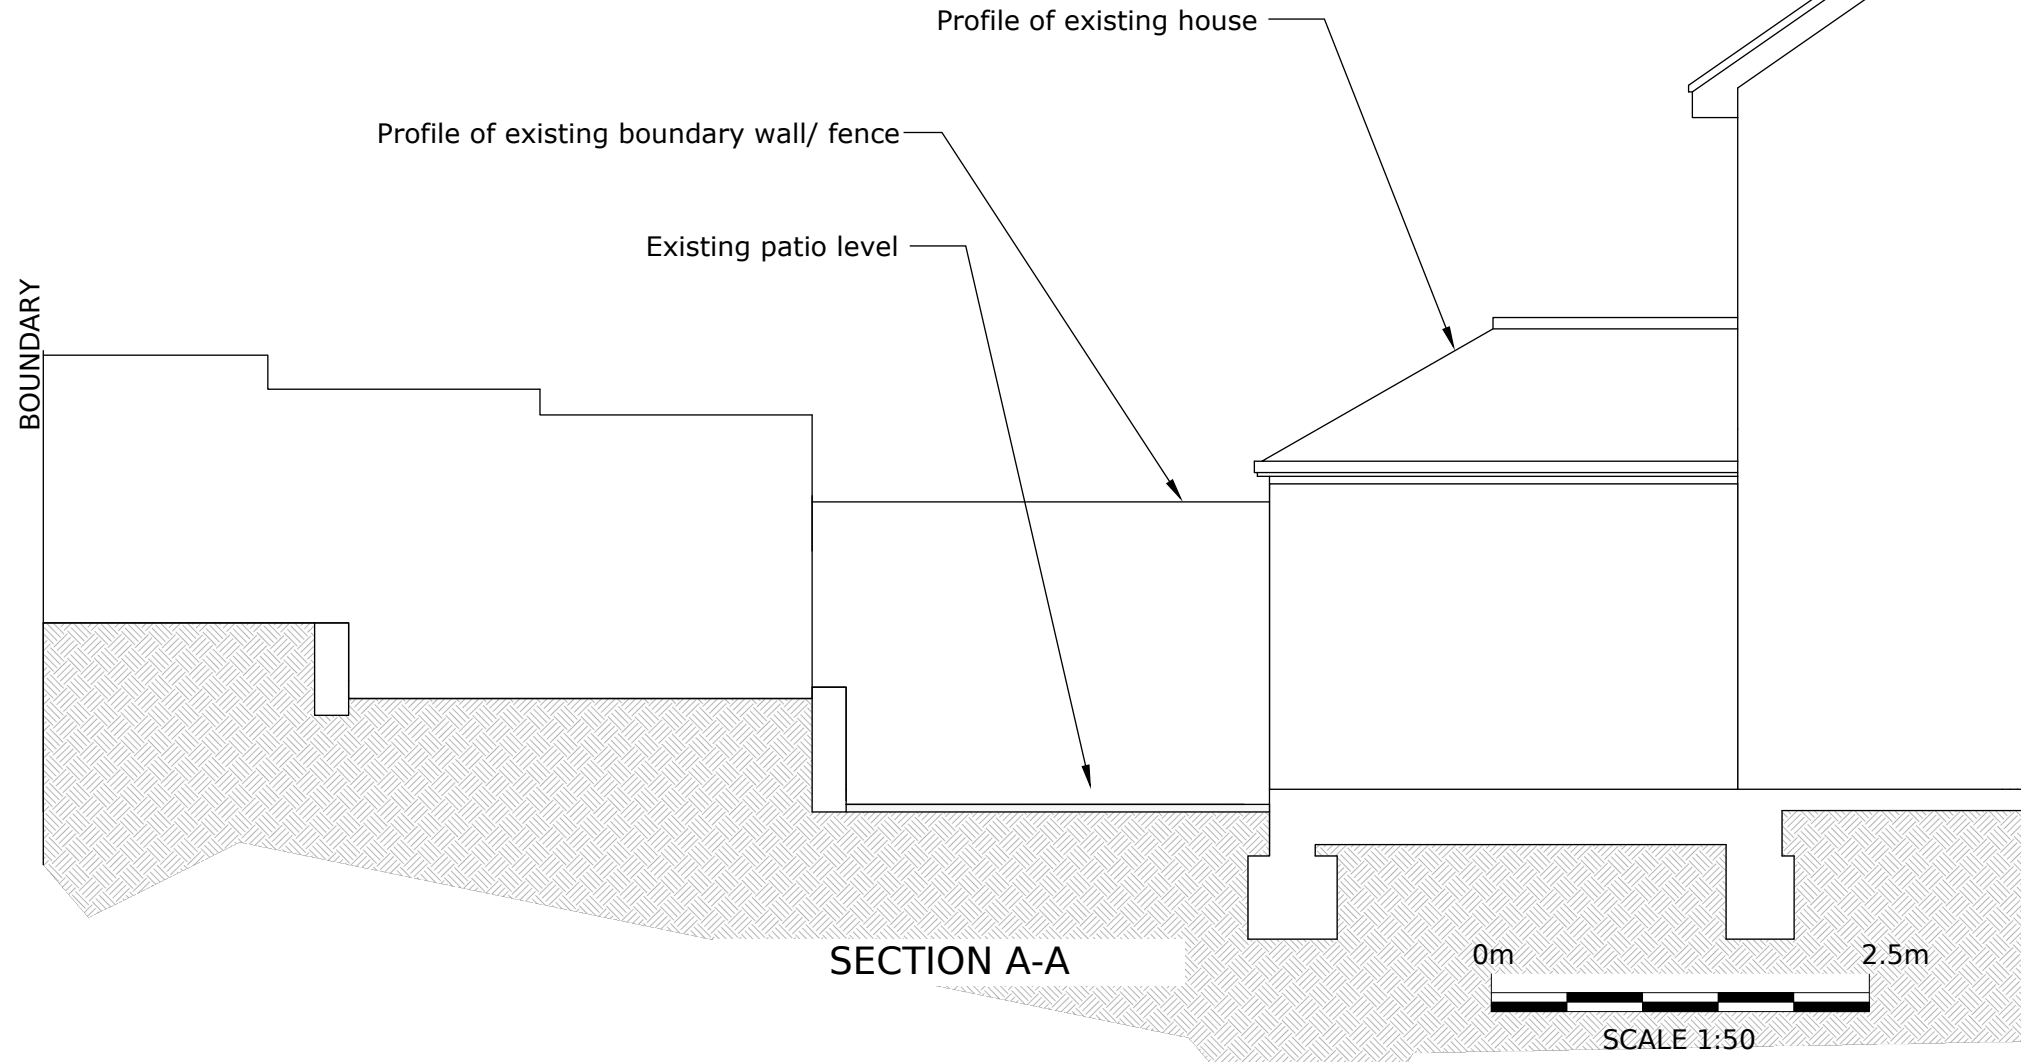

REVISION

DATE

-

29.11.21

STEENE ASSOCIATES [ARCHITECTS] LTD

THE STUDIO*17 OAKRIDGE AVENUE * RADLETT *
ST ALBANS * HERTFORDSHIRE * WD7 8EW
TEL: 0844 936 0220 * FAX: 01923 663608

Email info@steeneassociates.co.uk

CLIENT

Mr & Mrs Morgan

PROJECT

6 KING CHARLES ROAD
SHENLEY, HERTS, WD7 9HZ

DRAWING

EXISTING GARDEN
SECTION

SCALE

1:50

@ A3

DATE

FEB' 21

DRAWN

GS

DWG No.

DB436-13

REVISION

-

CAD REF No.

Projects/DB436/Dwgs

© STEENE ASSOCIATES [ARCHITECTS] LTD