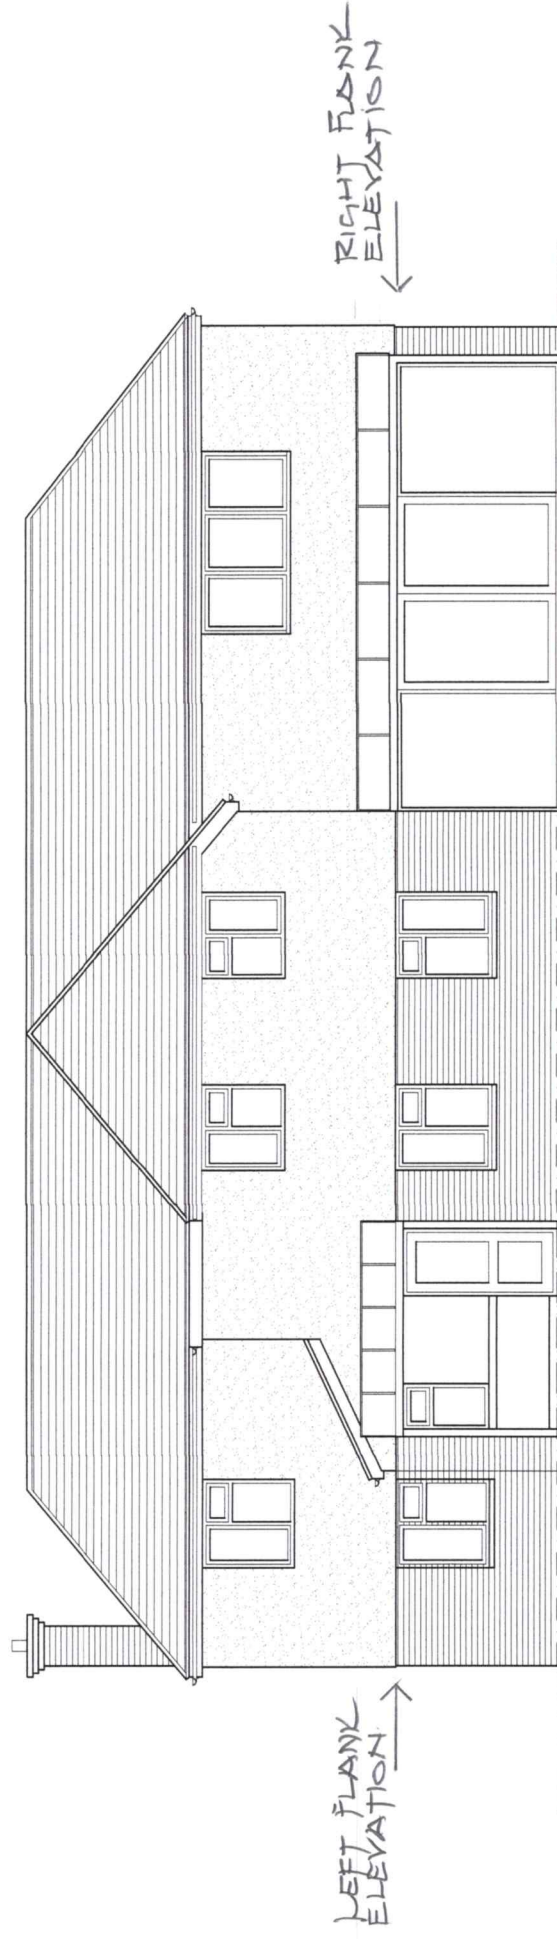

Mrs Fuller
Broomsmead Farm TNS 5PN.
18th November 2001
Ref: 201050/EXT5/04.

Rear Elevation
(Existing)

16/01/A4/04