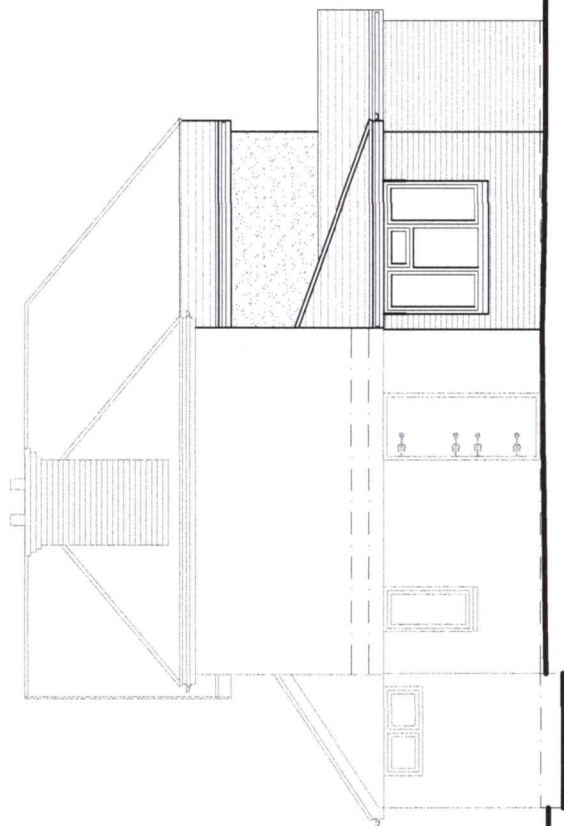

Right Flank Elevation (Proposed)

Left Flank Elevation (Proposed)

21/02/A4/05

MR & MRS FLOWER

BROOMMEAD FARM THE SPIN

18th NOVEMBER 2021

REF: 201032/P/05 A

(REV A - WINDOW ADDED 1/12/21)