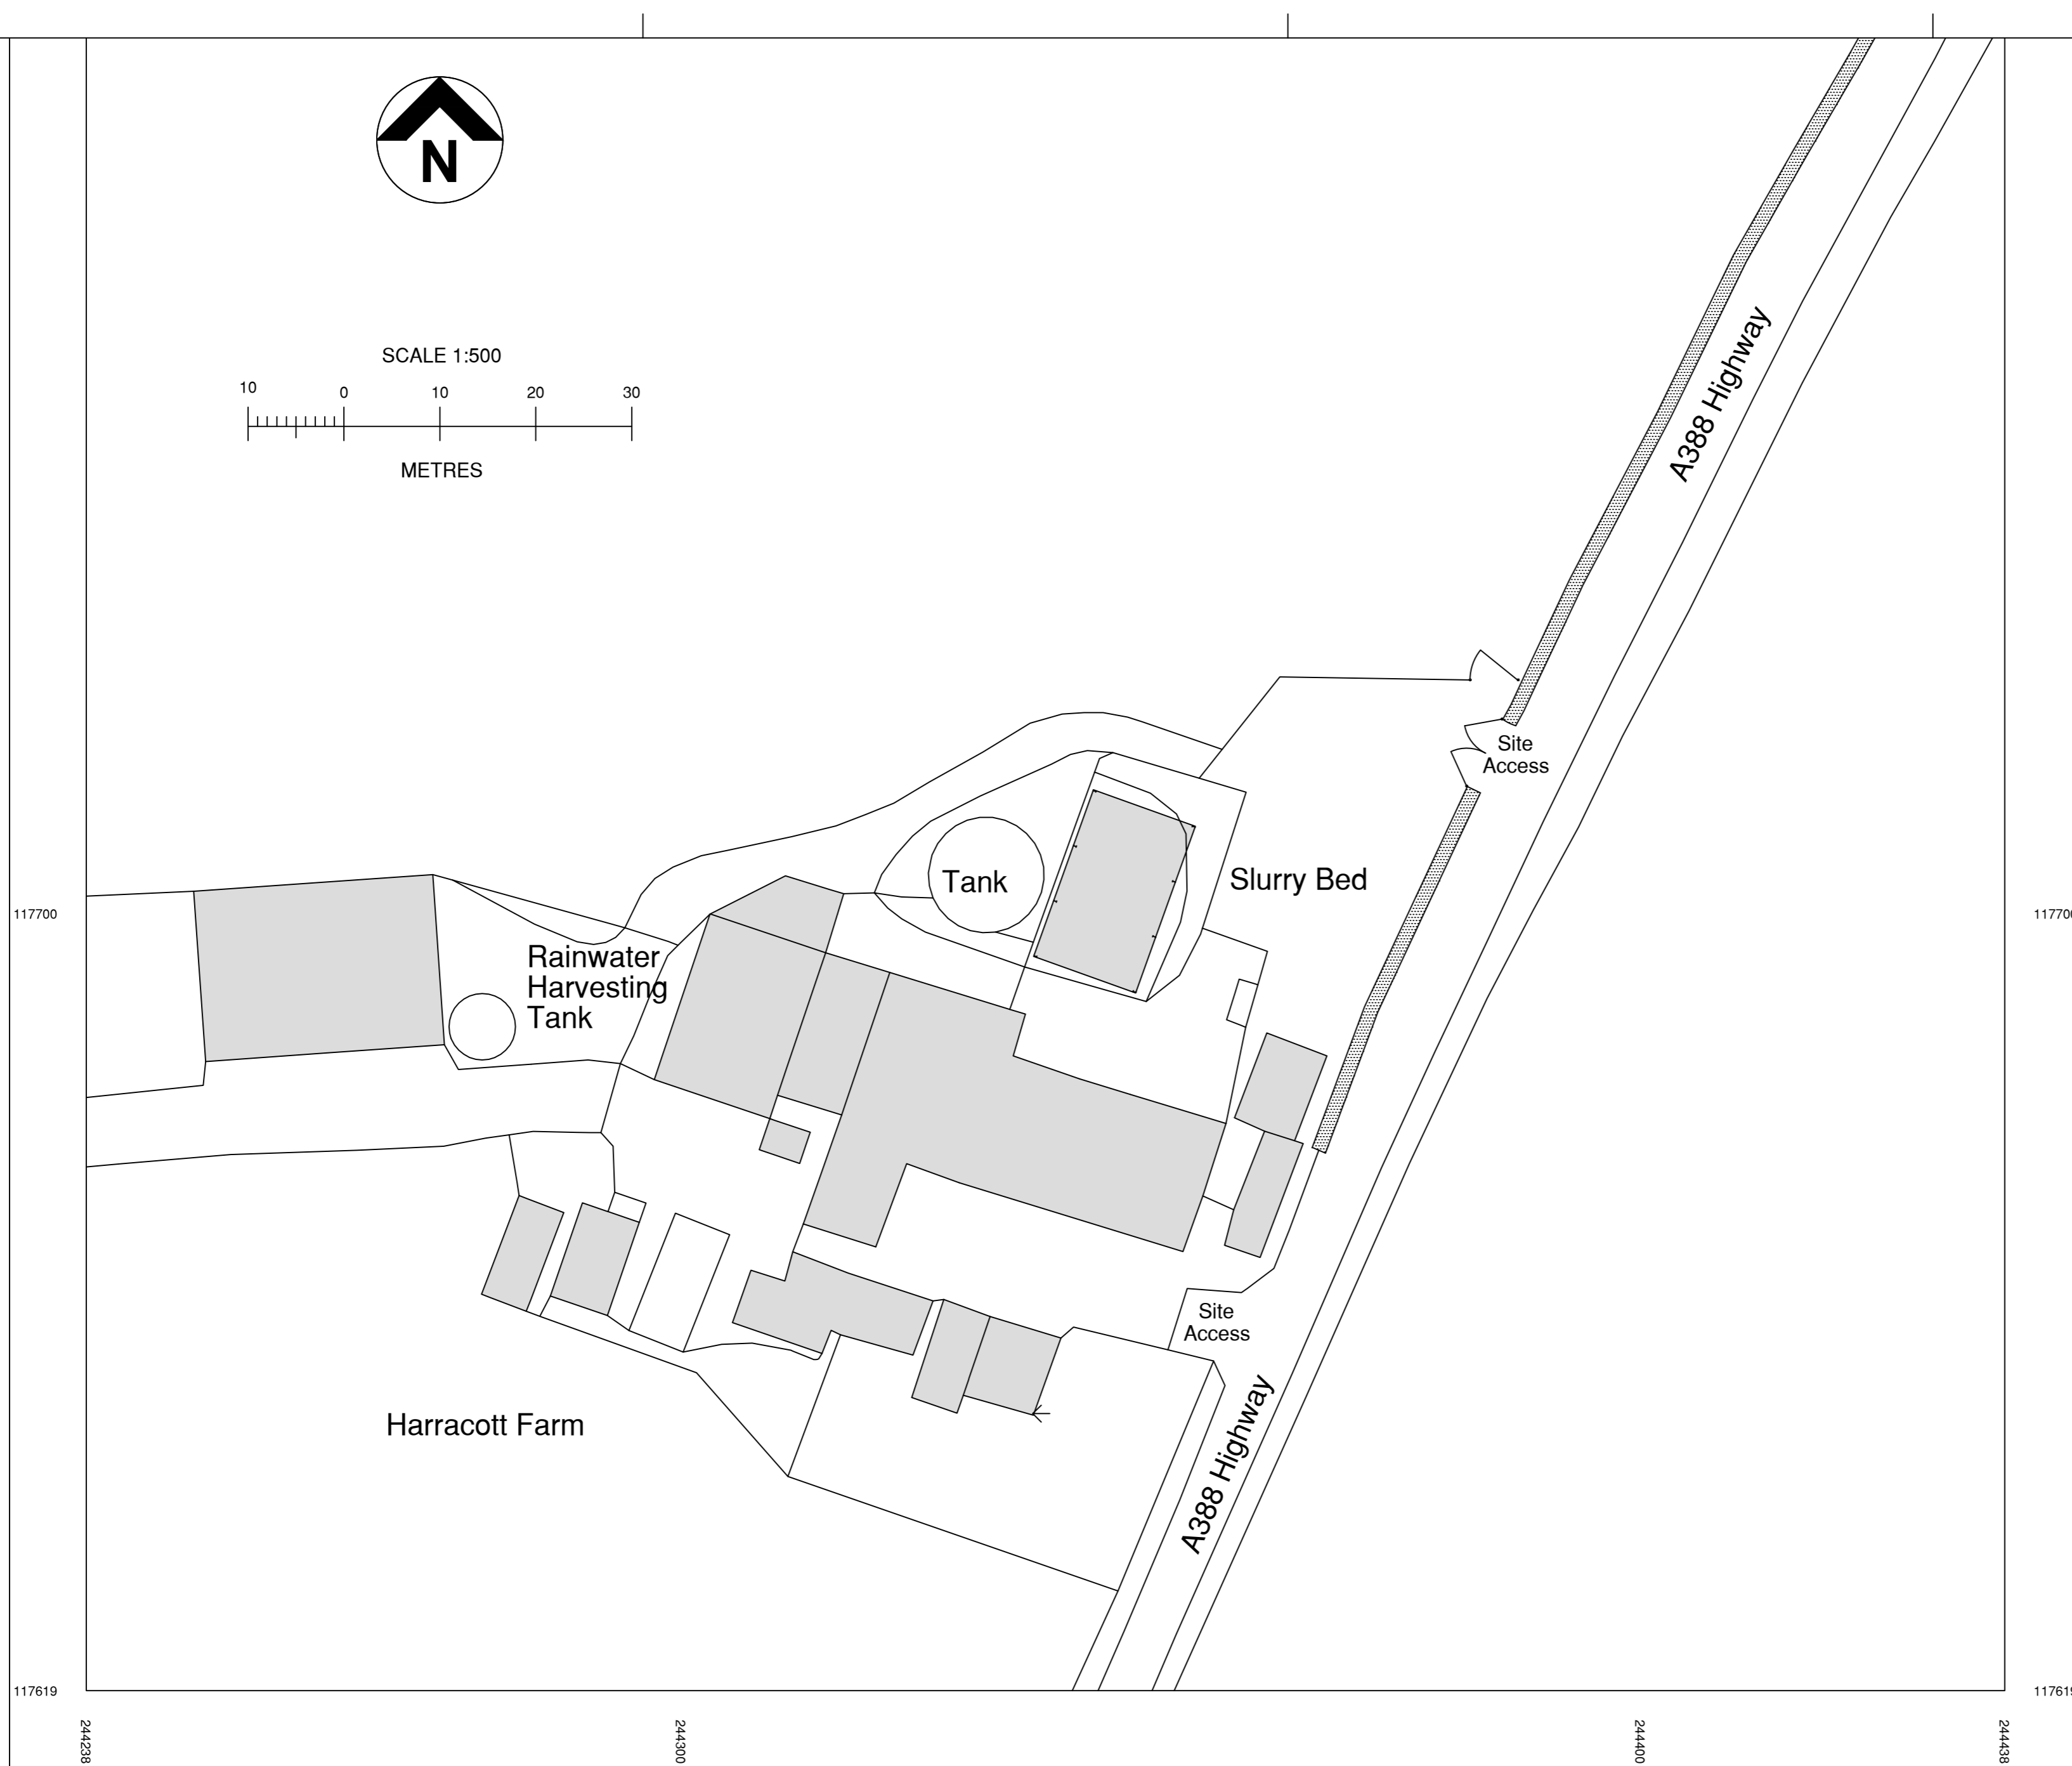

PLEASE NOTE :-
THIS DRAWING AND INFORMATION IS THE COPYRIGHT PROPERTY OF NDM DESIGNS AND IS PREPARED TO OBTAIN LOCAL AUTHORITY APPROVAL ONLY. RESPONSIBILITY IS NOT ACCEPTED FOR OTHERS SCALING DIRECTLY FROM THIS DRAWING. DO NOT SCALE FROM THIS DRAWING. USE WRITTEN DIMENSIONS ONLY.

REV:	DATE:	NOTES:

Project Title
**Proposed Dwelling at
Harracott Farm, Frithelstockstone,
Torrington EX38 8LA**

Drawing Title
**Existing Block Plan
OS Extract**

NDM Designs 
Nick Marsland ACIOB
Building Surveyor
2 Orchard Terrace, Rumsam, Barnstaple EX32 9DY
Tel: 01271 345922 or Mobile: 07899 071270
Email: ndmdesigns@outlook.com

Drawn	N.D.M	Drawing No.	HEARD/ 01
Date	25.11.2021	Revision	
Scale	1:500 @ A2		