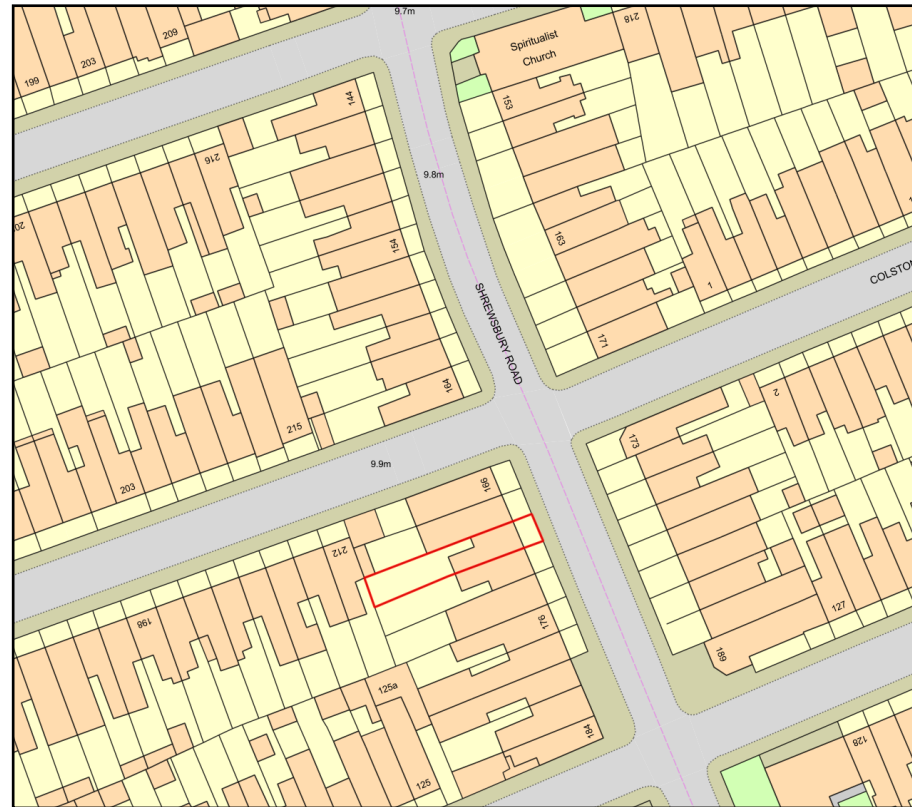

# 170 Shrewsbury Road

Plan Produced for: Planning  
Date Produced: 21 Aug 2021  
Plan Reference Number: TQRQM21233151320637  
Scale: 1:1250 @ A4