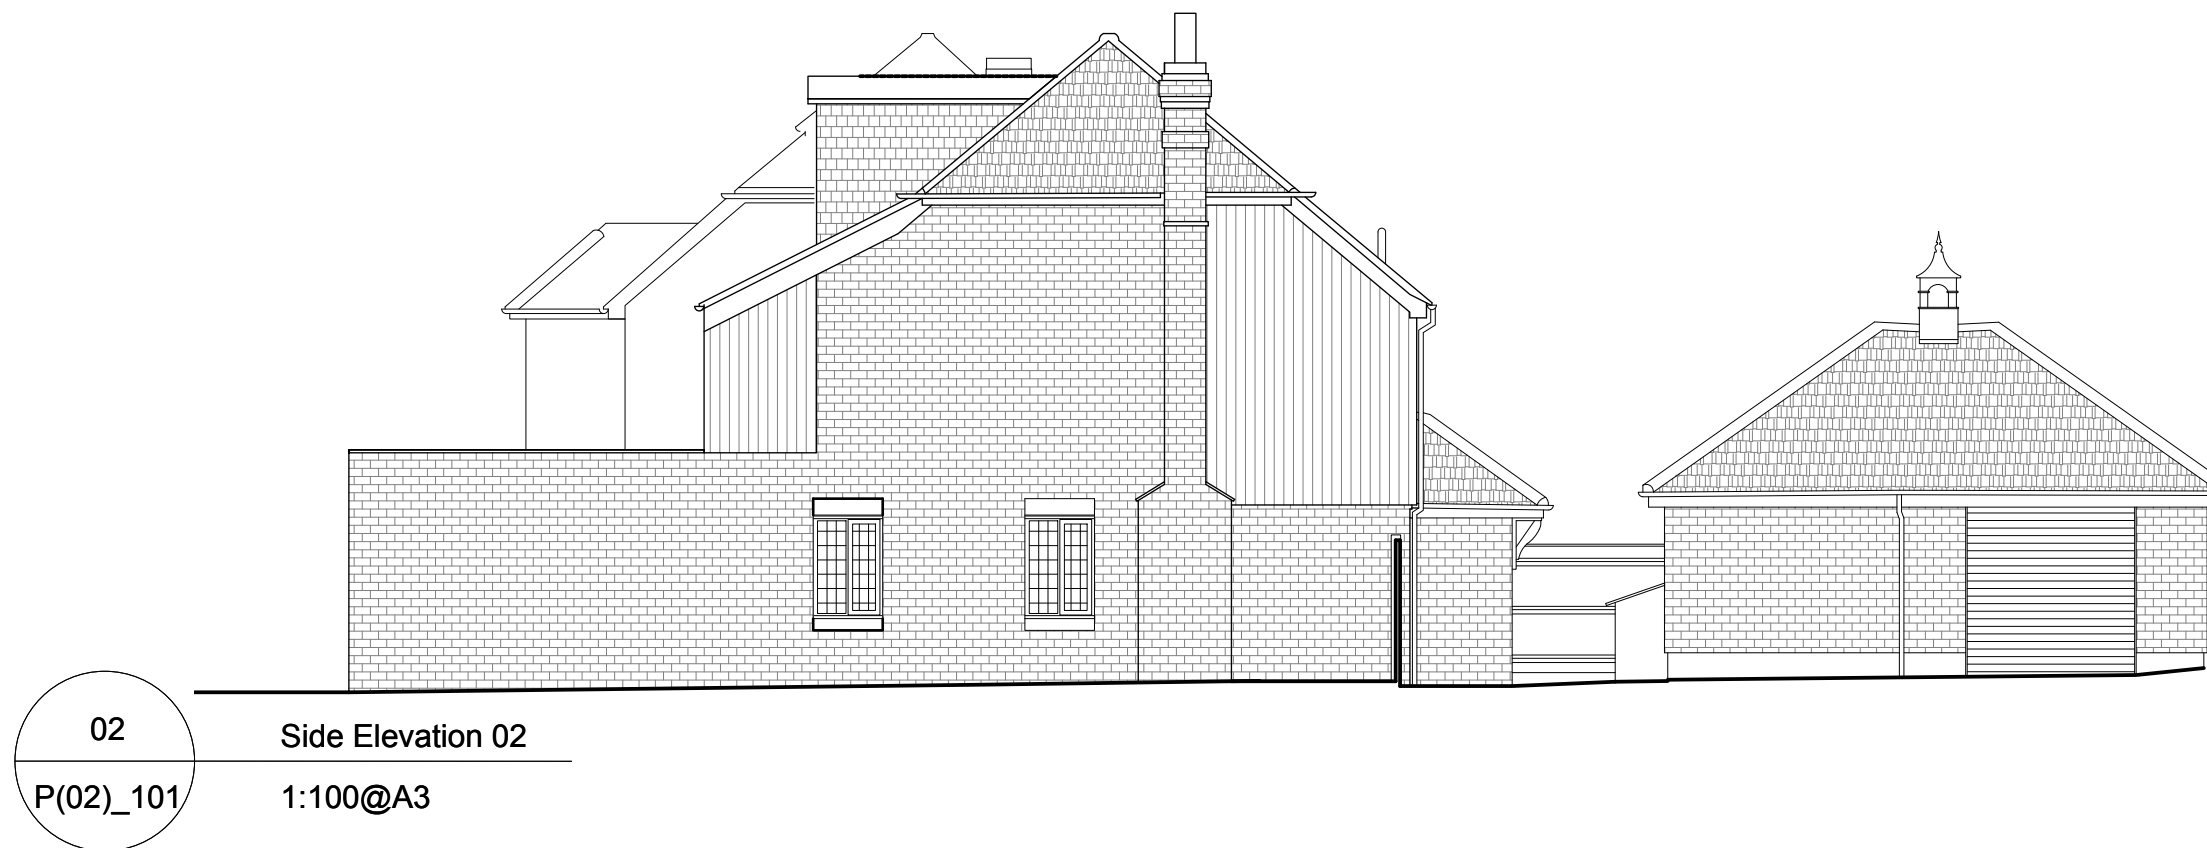

Side Elevation 01

1:100@A3

Side Elevation 02

1:100@A3

**NIKJOO**

info@nikjoo.co.uk  
Copyright of NIKJOO LTD

PROJECT

14 Witches Lane  
Sevenoaks  
TN13 2AU

**PLANNING**

DRAWING NAME DRAWING NUMBER

Proposed Side Elevations 047\_P(04)\_101

DATE 18/11/21

SCALE 1:100@A3

Rev.	Date	Description
-	-	-

REVISION -

1:100