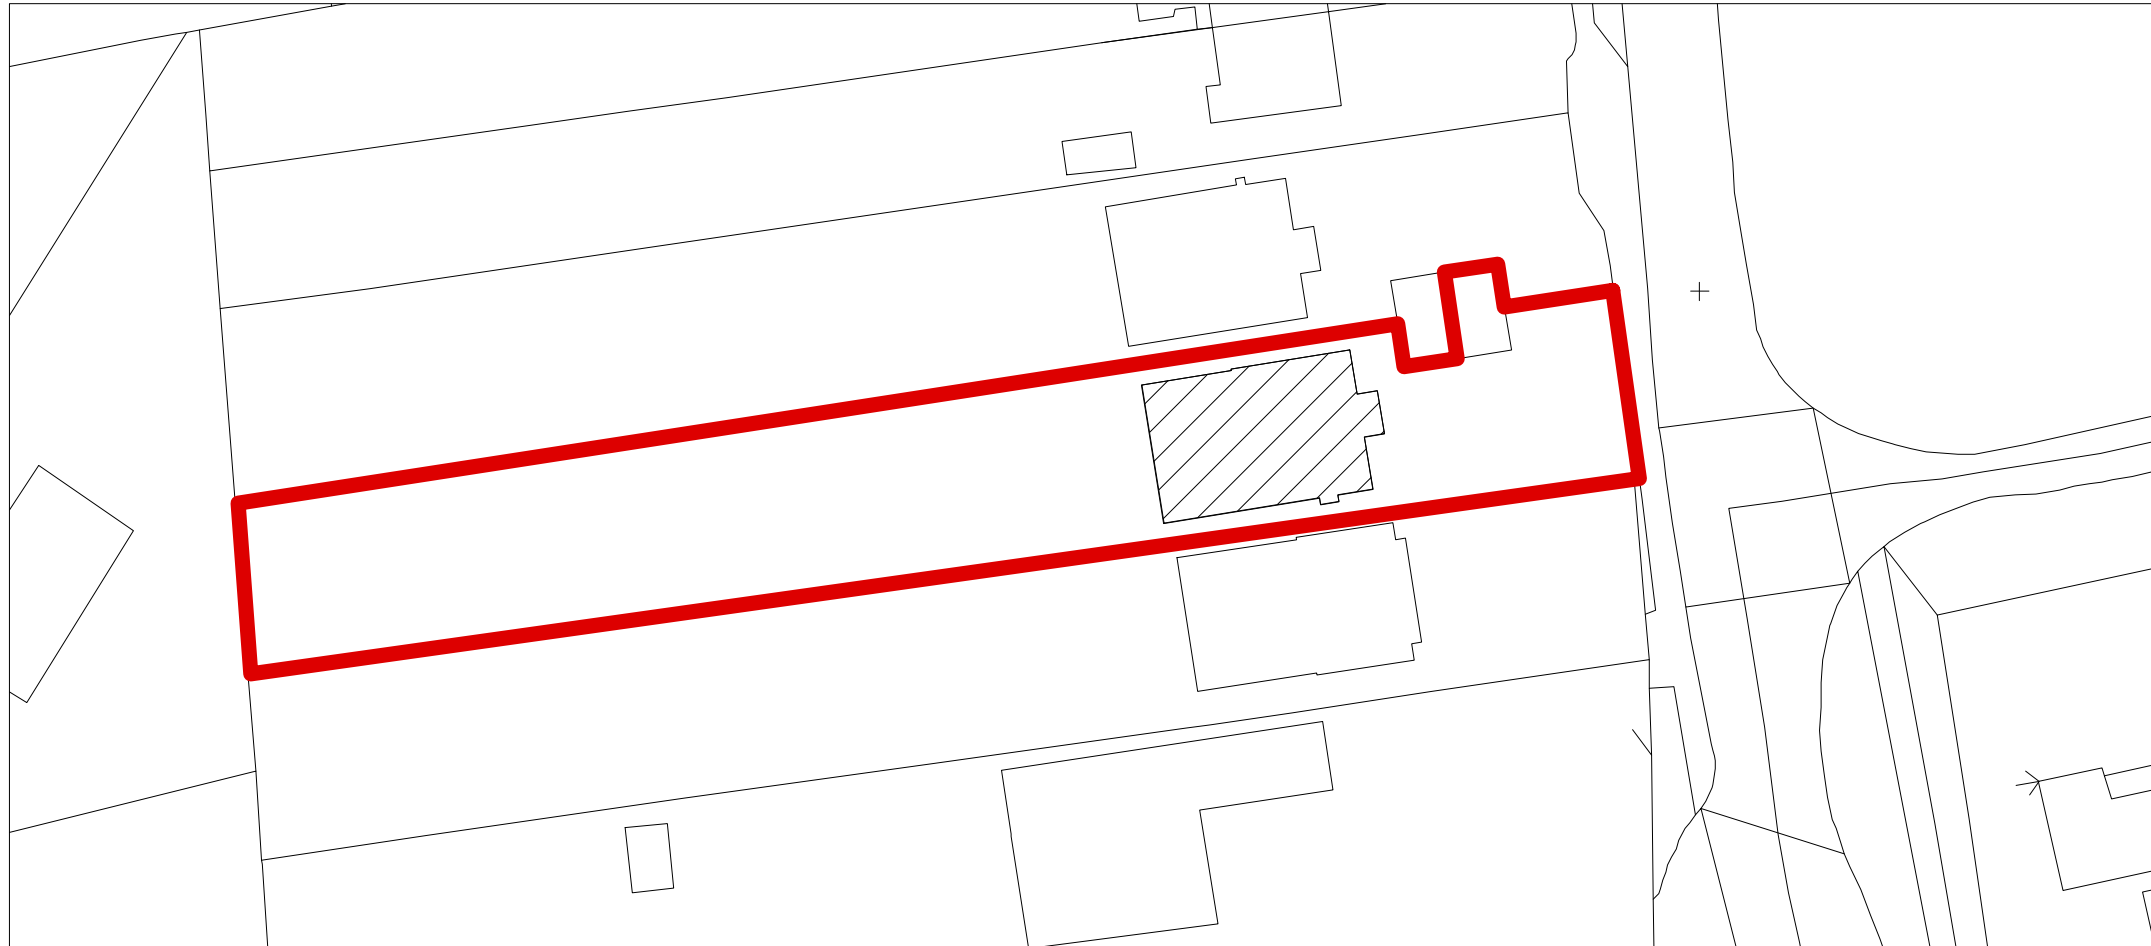

01  
E(00)\_100

Location plan  
1:1250@A3

02  
E(00)\_100

Block plan  
1:500@A3

**NIKJOO**

PROJECT

14 Witches Lane  
Sevenoaks  
TN13 2AU

**PLANNING**

DRAWING NAME DRAWING NUMBER

Location and Block Plan 047\_E(00)\_100

DATE 18/11/21

SCALE Varies

Rev.	Date	Description
-	-	-

REVISION -

0m 5 10 15 30m

1:500

0m 12 25 37.5 75m

1:1250