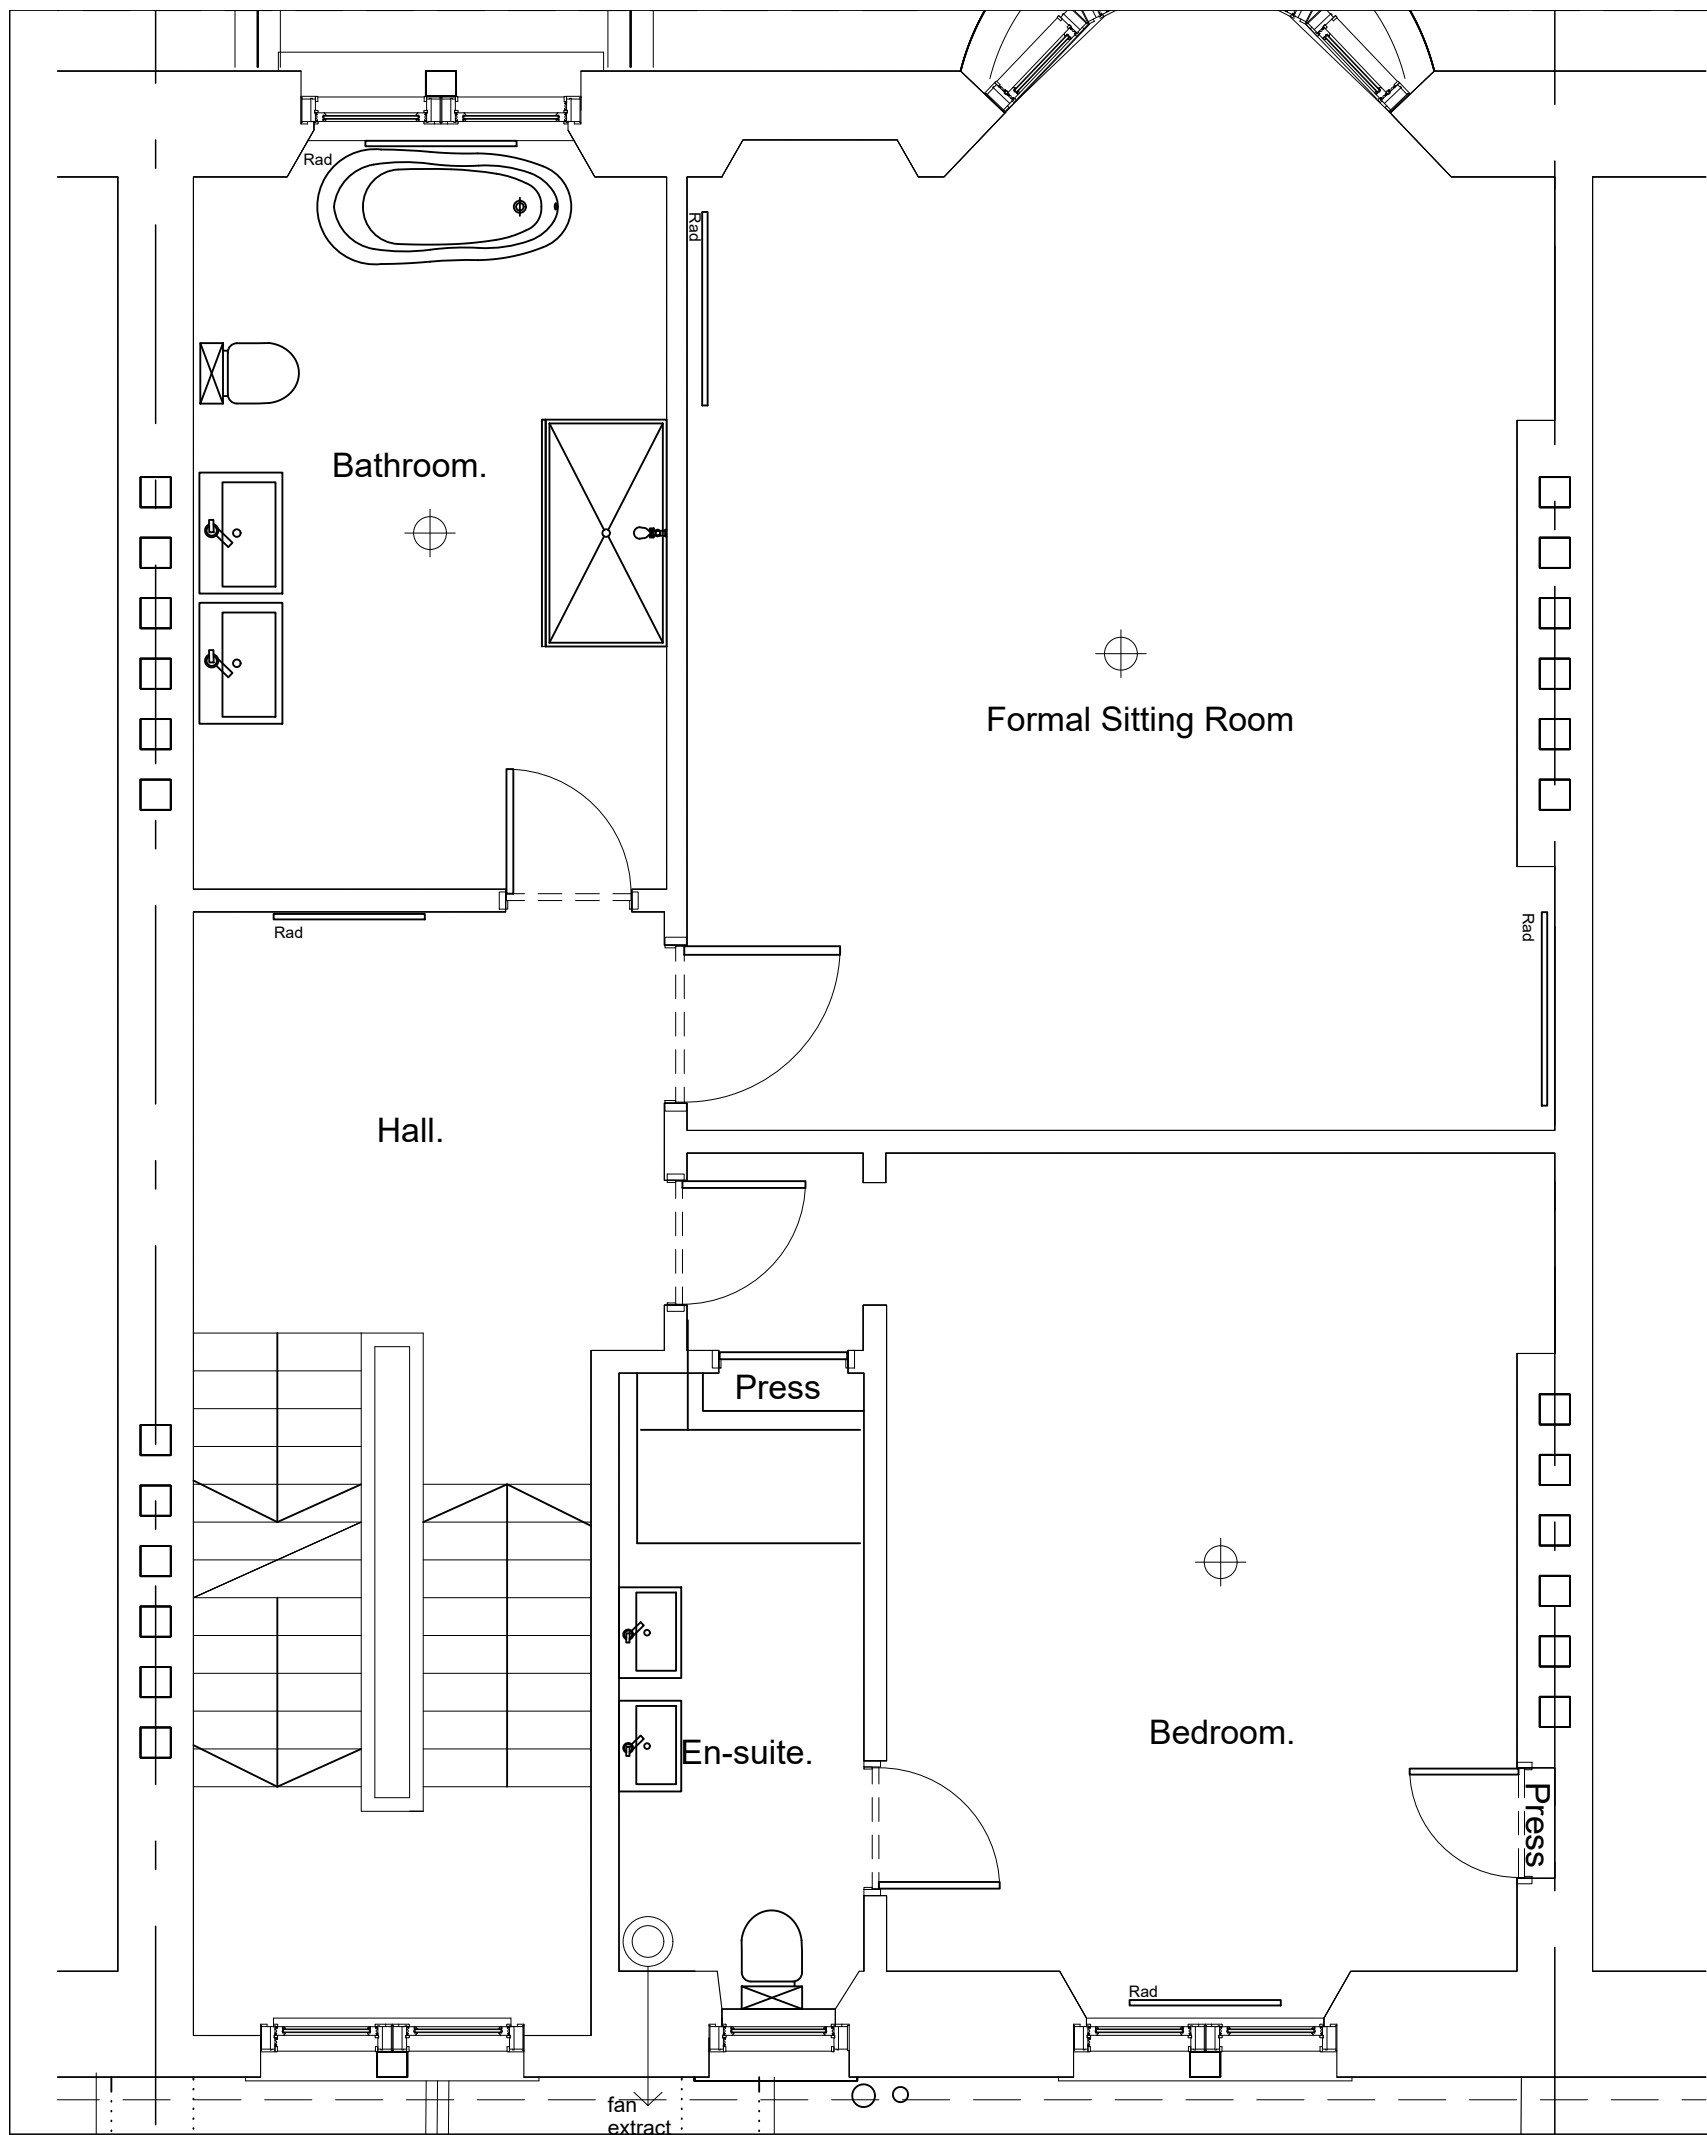

ALL FIGURED DIMENSIONS TO BE CHECKED ON SITE PRIOR TO CONSTRUCTION
IF IN DOUBT CONSULT DESIGNWORKS

1st FLOOR PLAN EXISTING SCALE 1:50 @A3

Existing first Floor Plan 1:50

project	17 Kingsborough Gardens, Glasgow G12 9NH		drawn by	VG
scale	1:50 at A3	DESIGNWORKS		
date	02/09/20	<small>INTERIOR DESIGNERS & ARCHITECTS 38 GIBSON STREET GLASGOW G12 9NH TEL 0141-339-9520 FAX 0141-337-2127 E-mail info@designworks-scotland.co.uk</small>		drawing no. DW20/51/005
client	Ms L Thomson, Mr I Taylor			