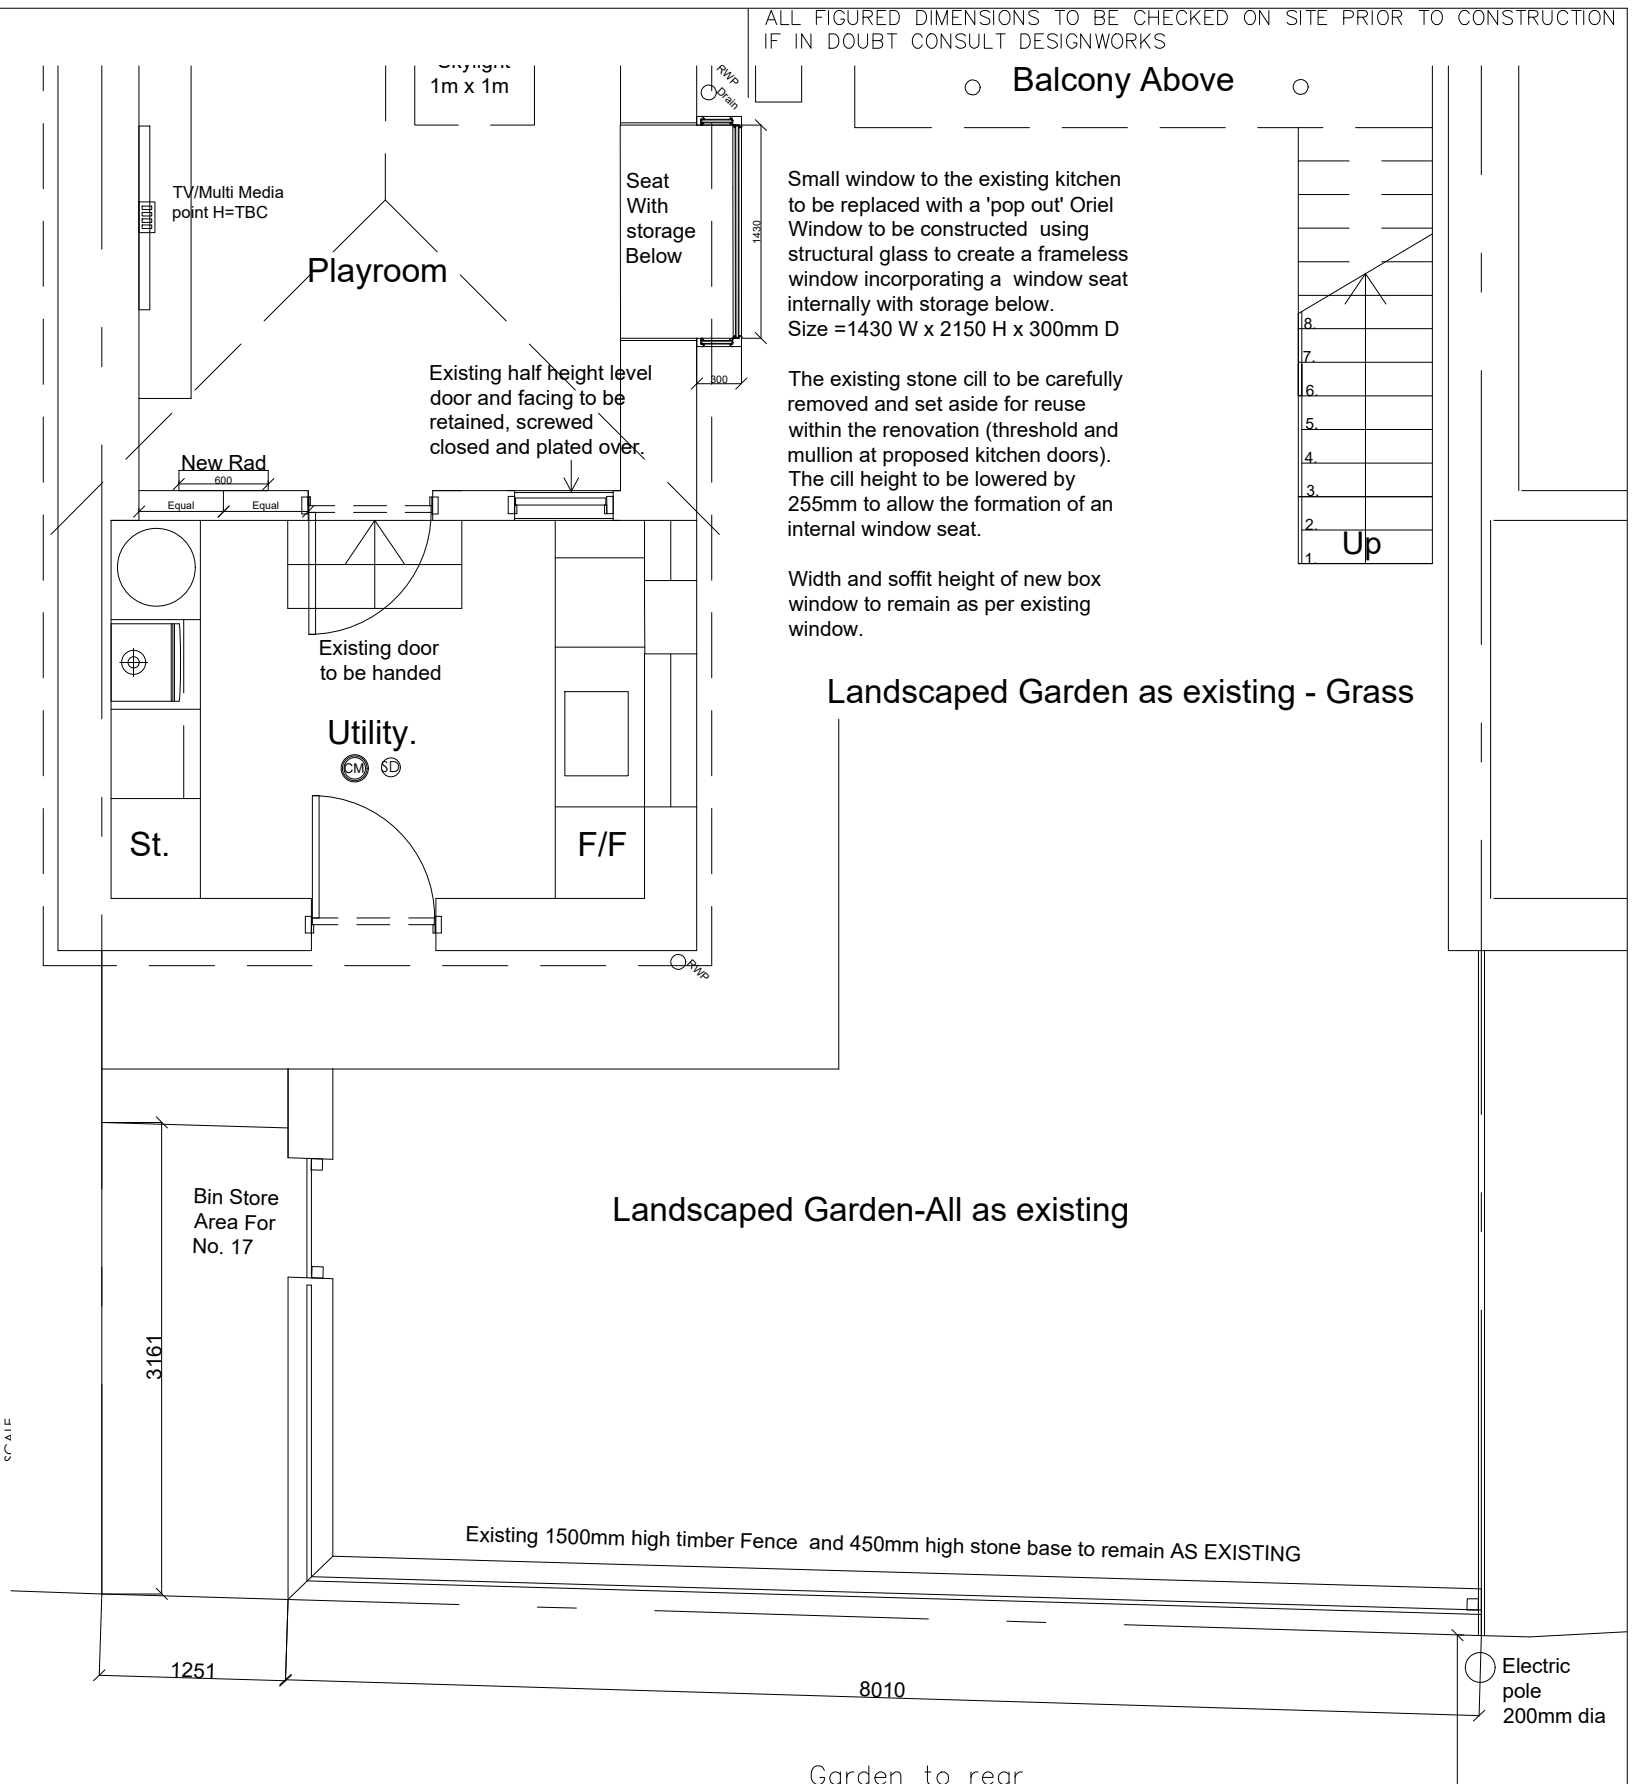

LOWER GROUND FLOOR PLAN PROPOSED SCALE 1:50 @ A3

Garden to rear		
project	17 Kingsborough Gardens, G12 9NH	
scale	1:100, 1:50 at A3	drawn by VG
date	02/09/20	drawing no. DW20/51/002
client	Ms L Thomson, Mr I Taylor	