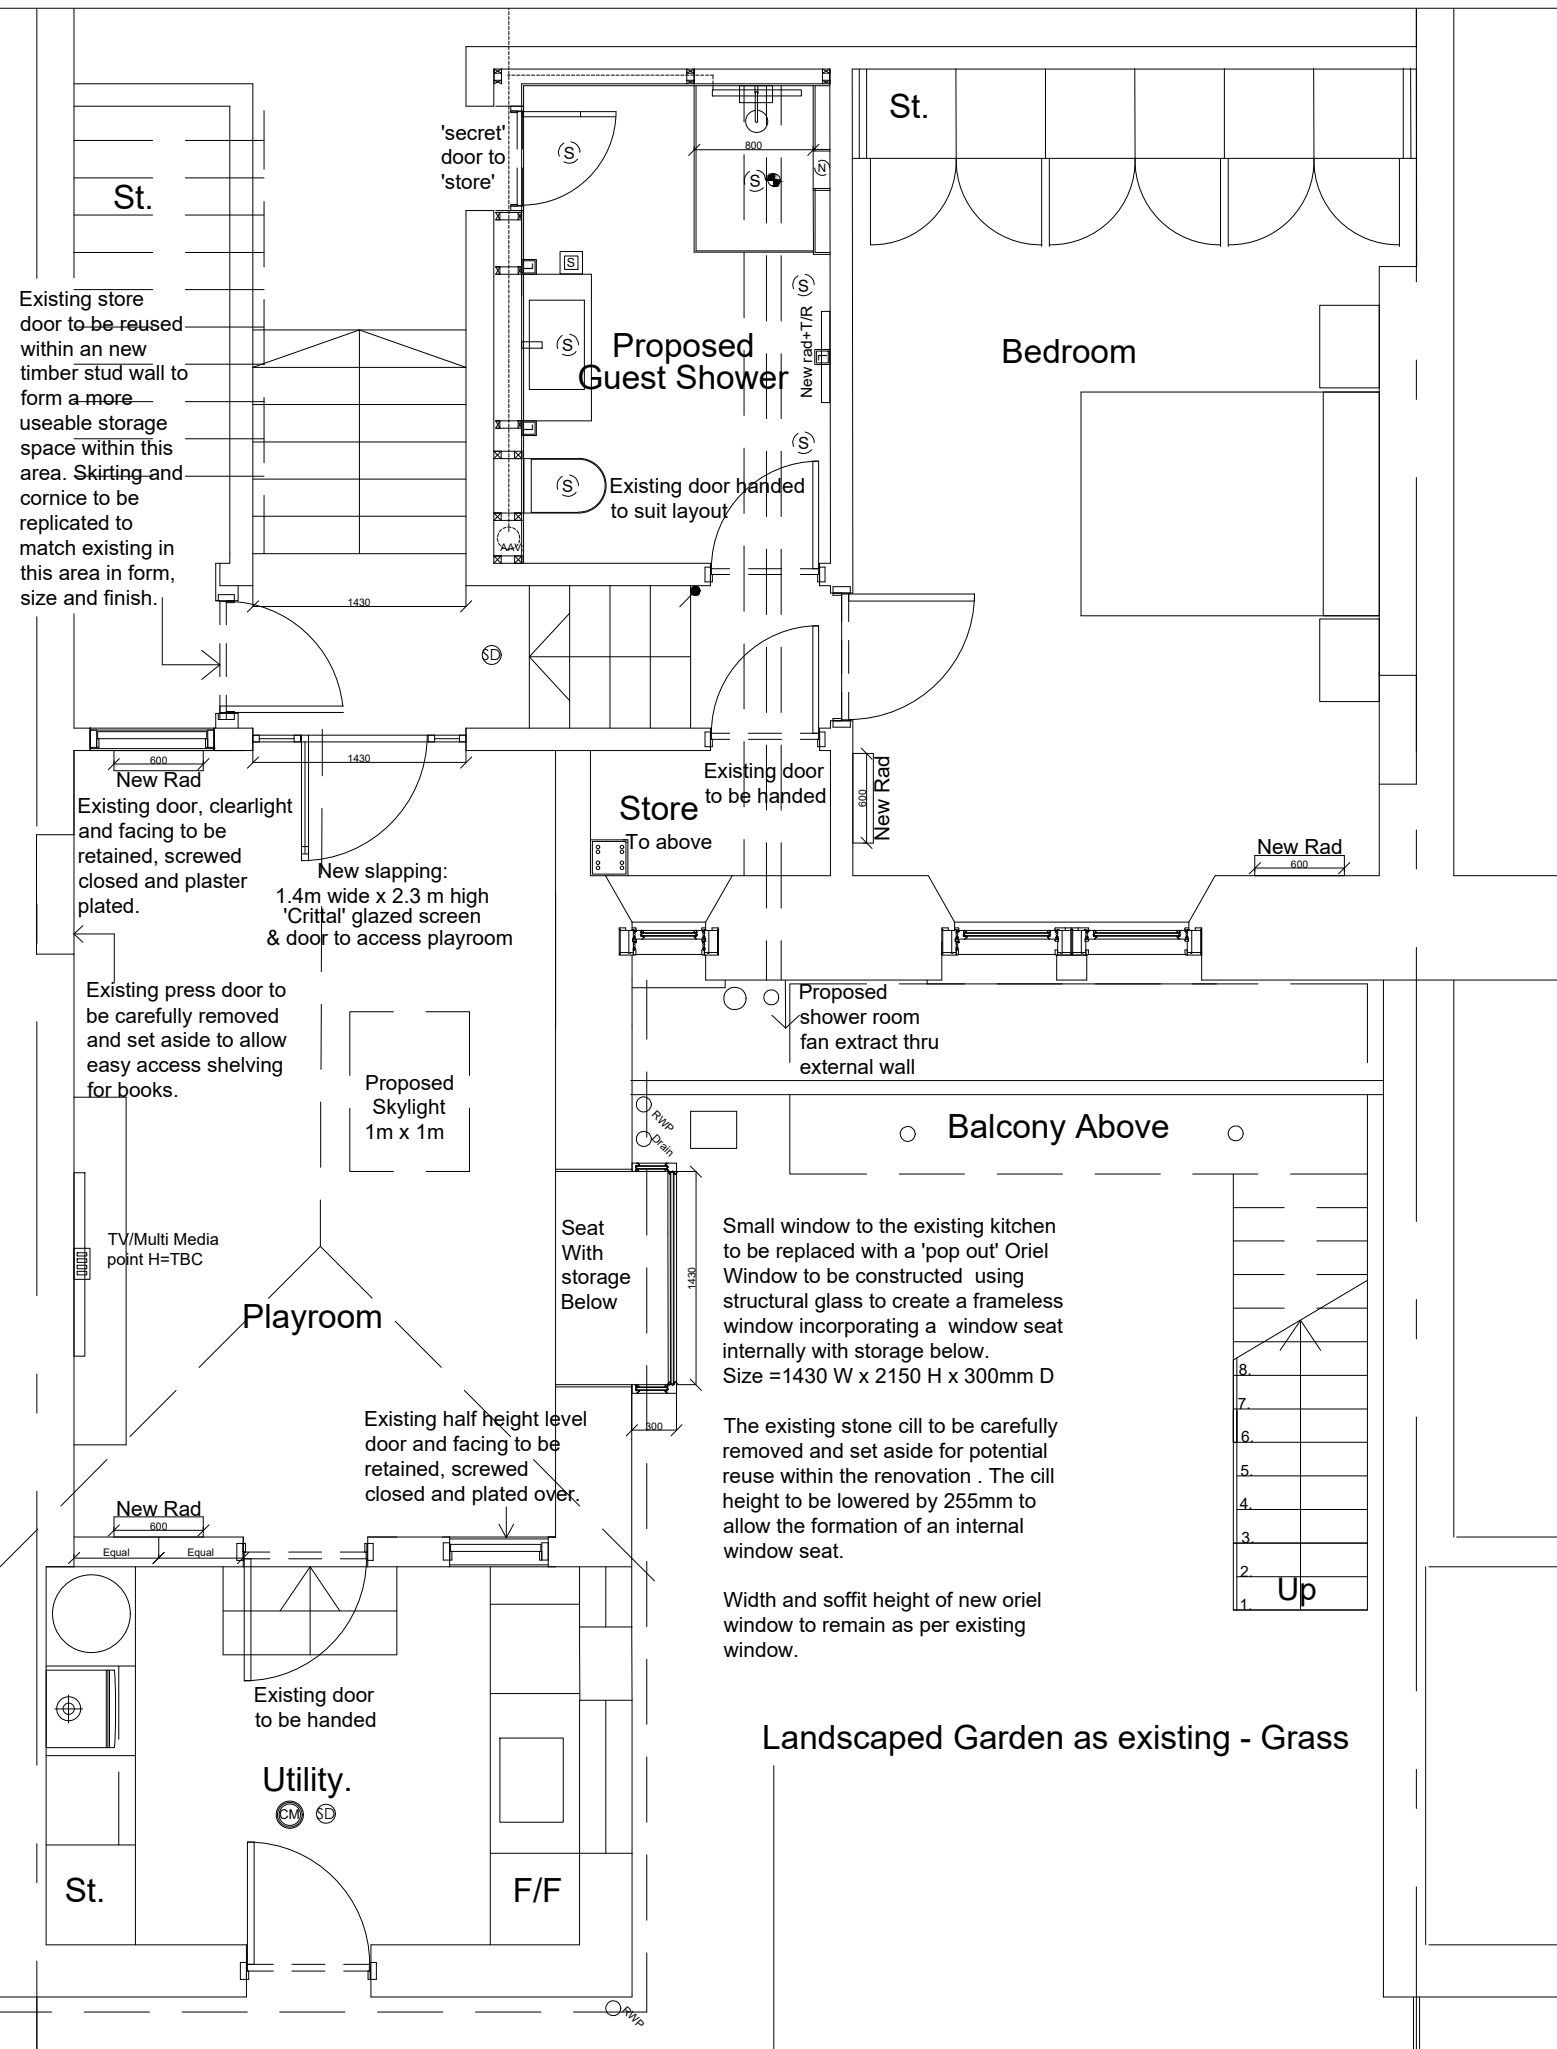

ALL FIGURED DIMENSIONS TO BE CHECKED ON SITE PRIOR TO CONSTRUCTION
IF IN DOUBT CONSULT DESIGNWORKS

LOWER GROUND FLOOR PLAN PROPOSED SCALE 1:50 @A3

Landscaped Garden as existing - Grass

Proposed Lower Ground Floor 1:50

project	17 Kingsborough Gardens, Glasgow G12 9NH	
scale	1:50 at A3	drawn by VG
date	02/09/20	drawing no. DW20/51/010
client	Ms L Thomson, Mr I Taylor	

DESIGNWORKS
INTERIOR DESIGNERS & ARCHITECTS
38 GIBSON STREET GLASGOW G12 8NX
TEL 0141-339-9520 FAX 0141-337-2127
E-mail info@designworks-scotland.co.uk