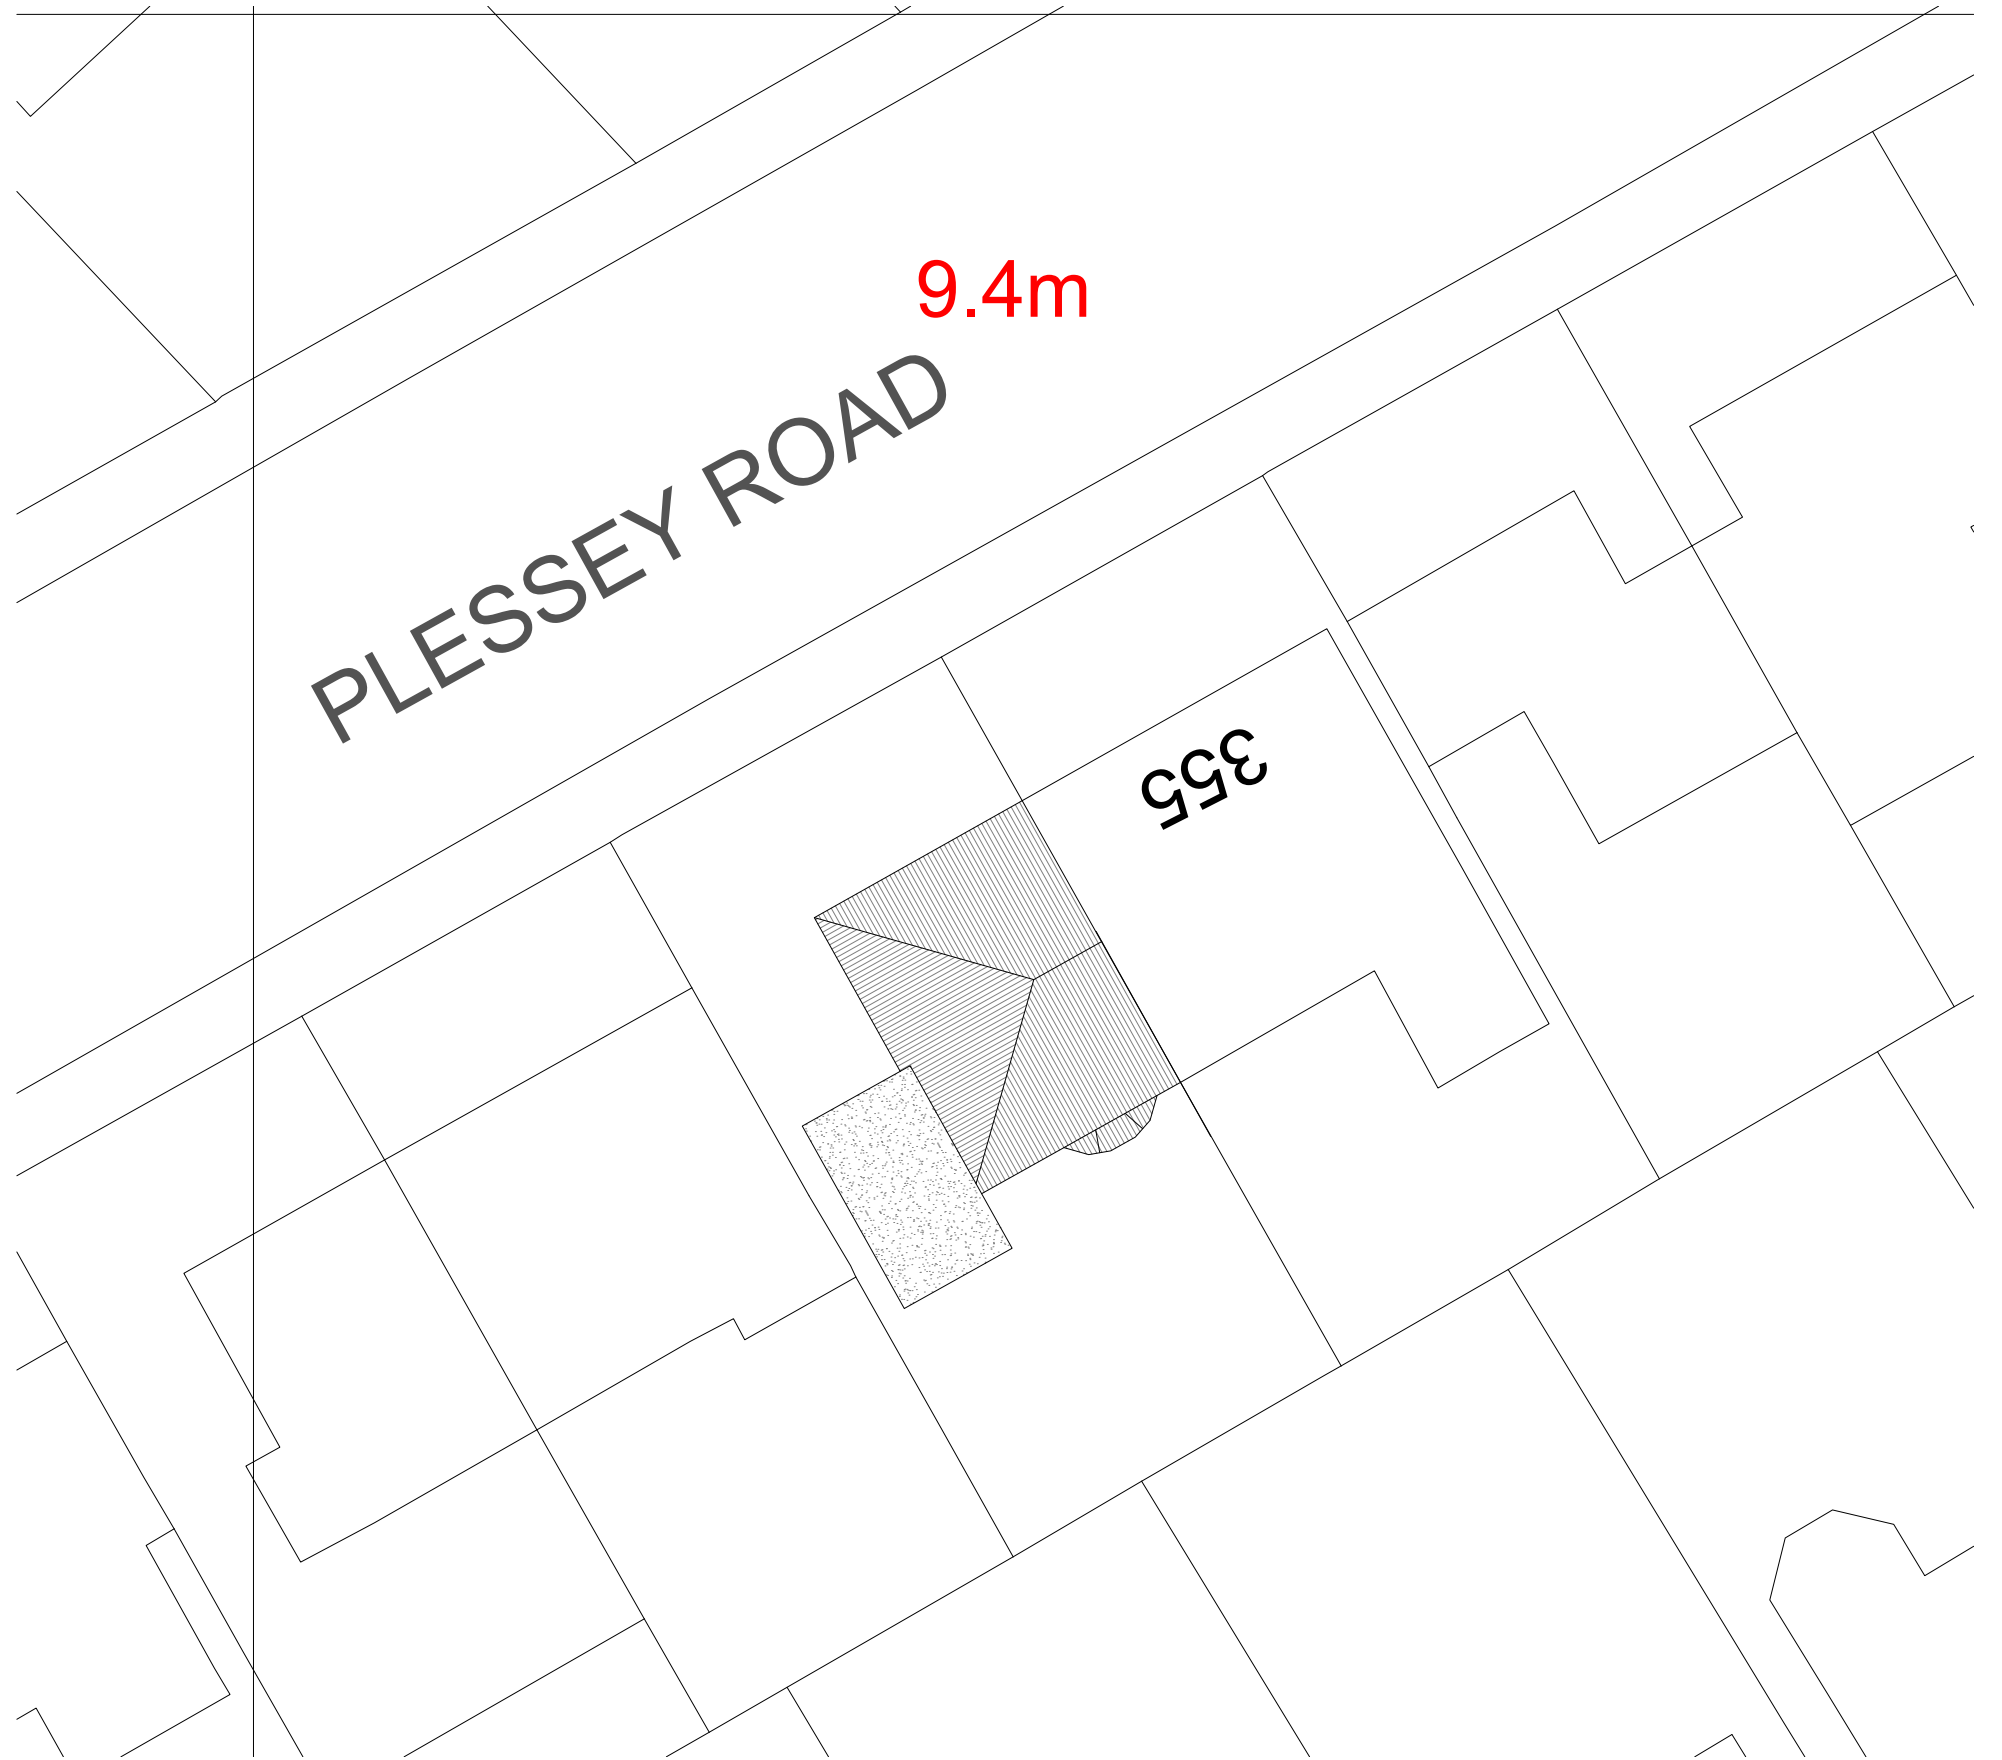

SCALE 1:1250 @ A3

EXISTING BLOCK PLAN 1:200

SITE LOCATION
SCALE 1:1250 @ A3

NOTES:

OS Map Licence details - Crown copyright 2017. Supplied by copla ltd trading as UKPlanningMaps.com a licensed Ordnance Survey partner (100054135).

DRAWING NO	DATE	DRAWING	PROJECT
	11-10-2021	SITE LOCATION	357 PLESSEY ROAD , BLYTH NE24 3LW
DRAWN	SCALE		
MH	1:1250 @ A3		