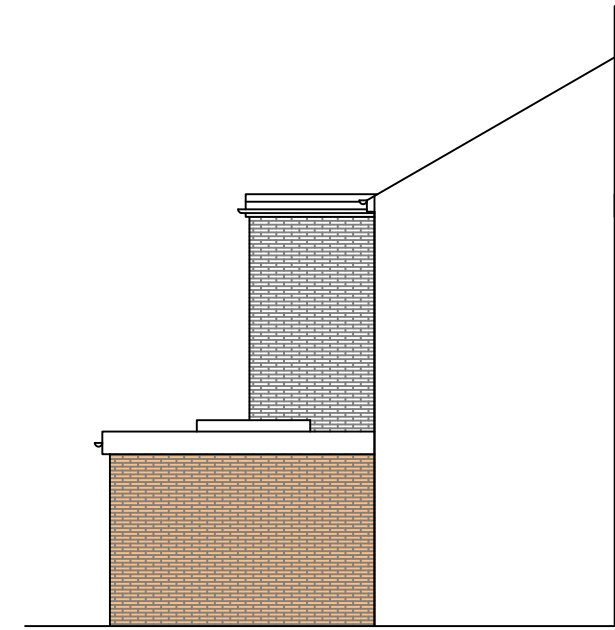

PROPOSED REAR ELEVATION

PROPOSED SIDE ELEVATION

PROPOSED SIDE ELEVATION

06 PROPOSED ELEVATIONS
SCALE 1:100 @ A3

66 Links Road, Cullercoats, NE30 3DZ
m: 07525416310
e: tom@abtoconsultants.co.uk

DRAWING NO	DATE	DRAWING	PROJECT
06	11-10-2021	PLANNING DRAWINGS PROPOSED ELEVATIONS	357 PLESSEY ROAD , BLYTH NE24 3LW
DRAWN	SCALE		
MH	1:100 @ A3		