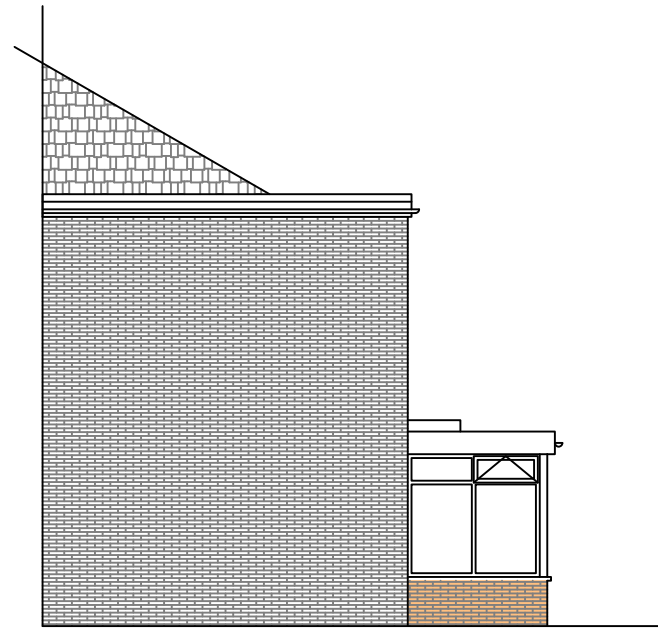

PROPOSED REAR ELEVATION

PROPOSED SIDE ELEVATION

PROPOSED SIDE ELEVATION

06 PROPOSED ELEVATIONS
SCALE 1:100 @ A3

66 Links Road, Cullercoats, NE30 3DZ
m: 07525416310
e: tom@abtoconsultants.co.uk

DRAWING NO	DATE	DRAWING	PROJECT
06	11-10-2021	PLANNING DRAWINGS PROPOSED ELEVATIONS	357 PLESSEY ROAD , BLYTH NE24 3LW
DRAWN	SCALE		
MH	1:100 @ A3		