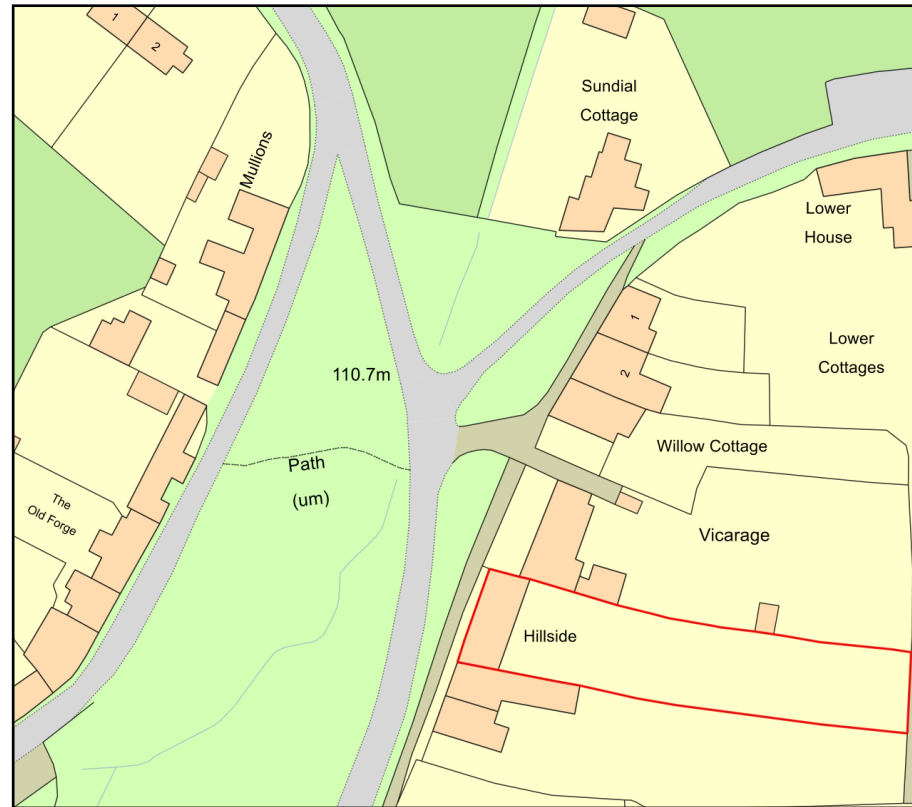

# Hillside Cottage

Plan Produced for: **Rahim Dharamshi**

Date Produced: 17 Nov 2021

Plan Reference Number: TQRQM21321104224062

Scale: 1:1250 @ A4