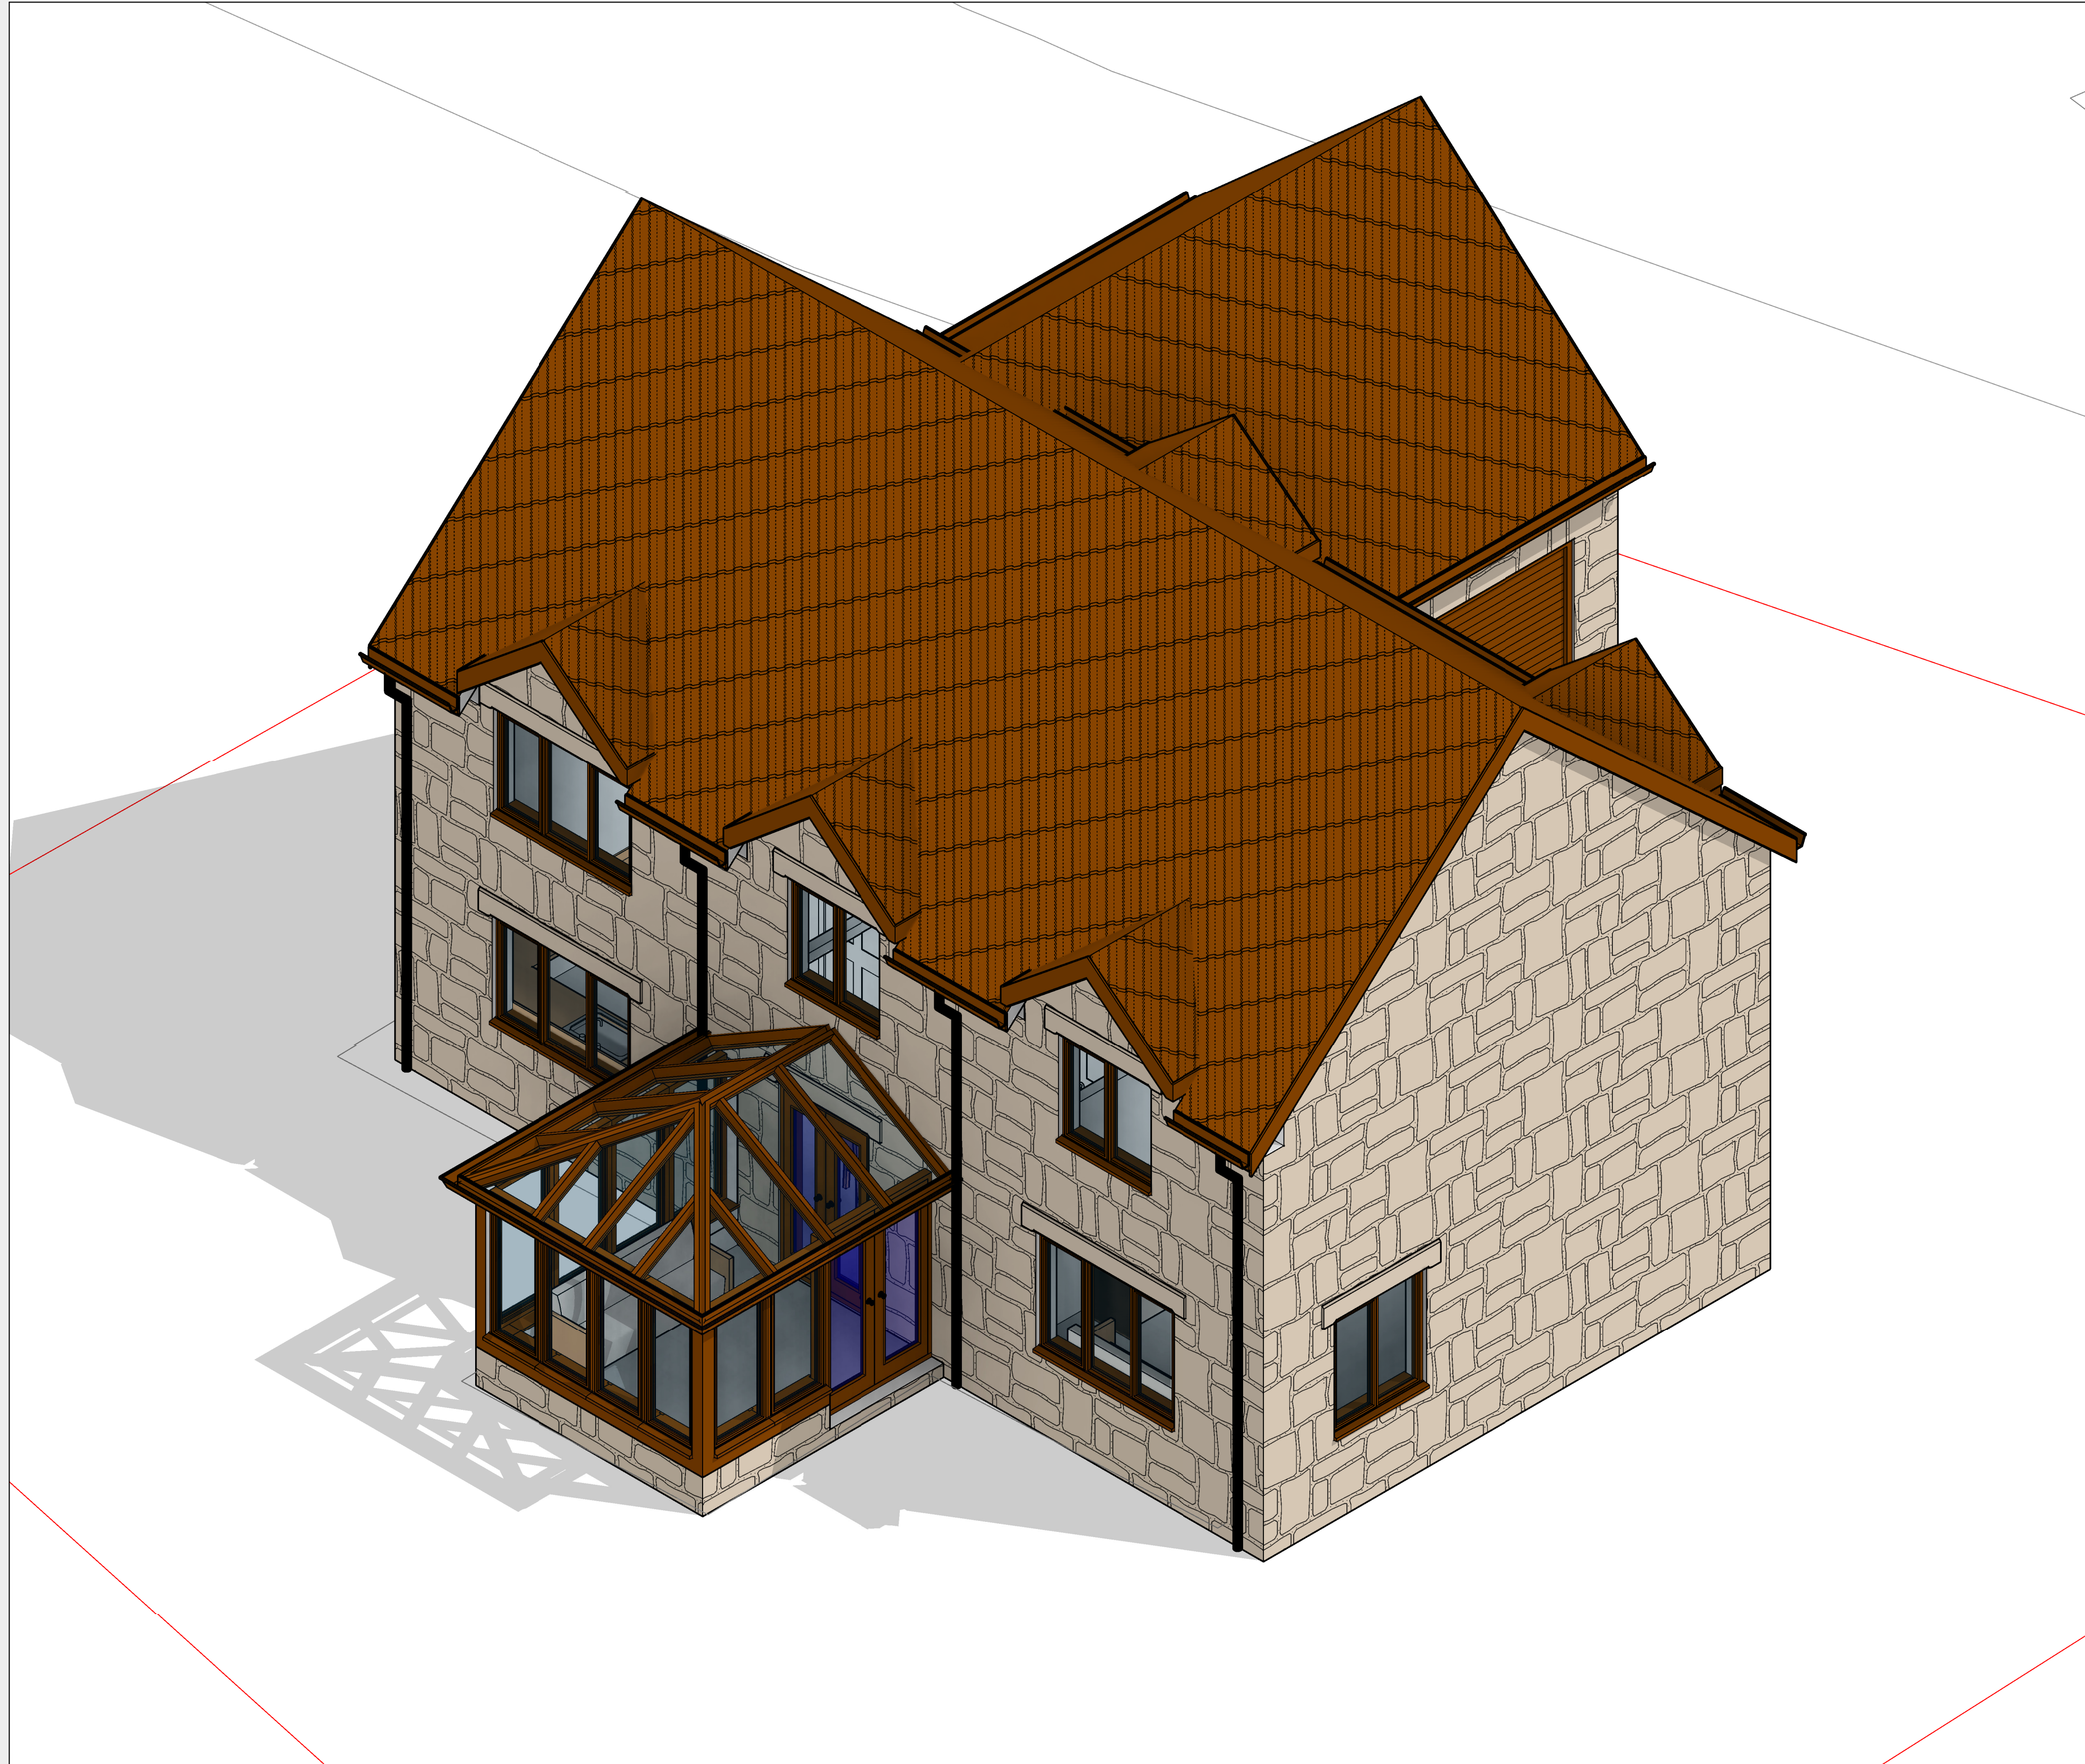

Project Name:

Proposed Rear Extension

Bro Architecture
DESIGNING YOUR DREAMS

info@broarchitecture.co.uk

07508 856621

www.broarchitecture.co.uk

www.facebook.com/broarchitecture

| | |
|-------------|------------|
| Author: | Simon Helm |
| Checked by: | Client |
| Drawn by: | SH |

| | |
|---------------------|------------------------------------|
| Building Name: | Detached Dwelling |
| Client Name: | Jeremy Smith |
| Project Status: | For Planning and Construction |
| Project Address: | The Hollies Tameside Drive GL7 6BJ |
| Project Issue Date: | 2nd Nov 21 |