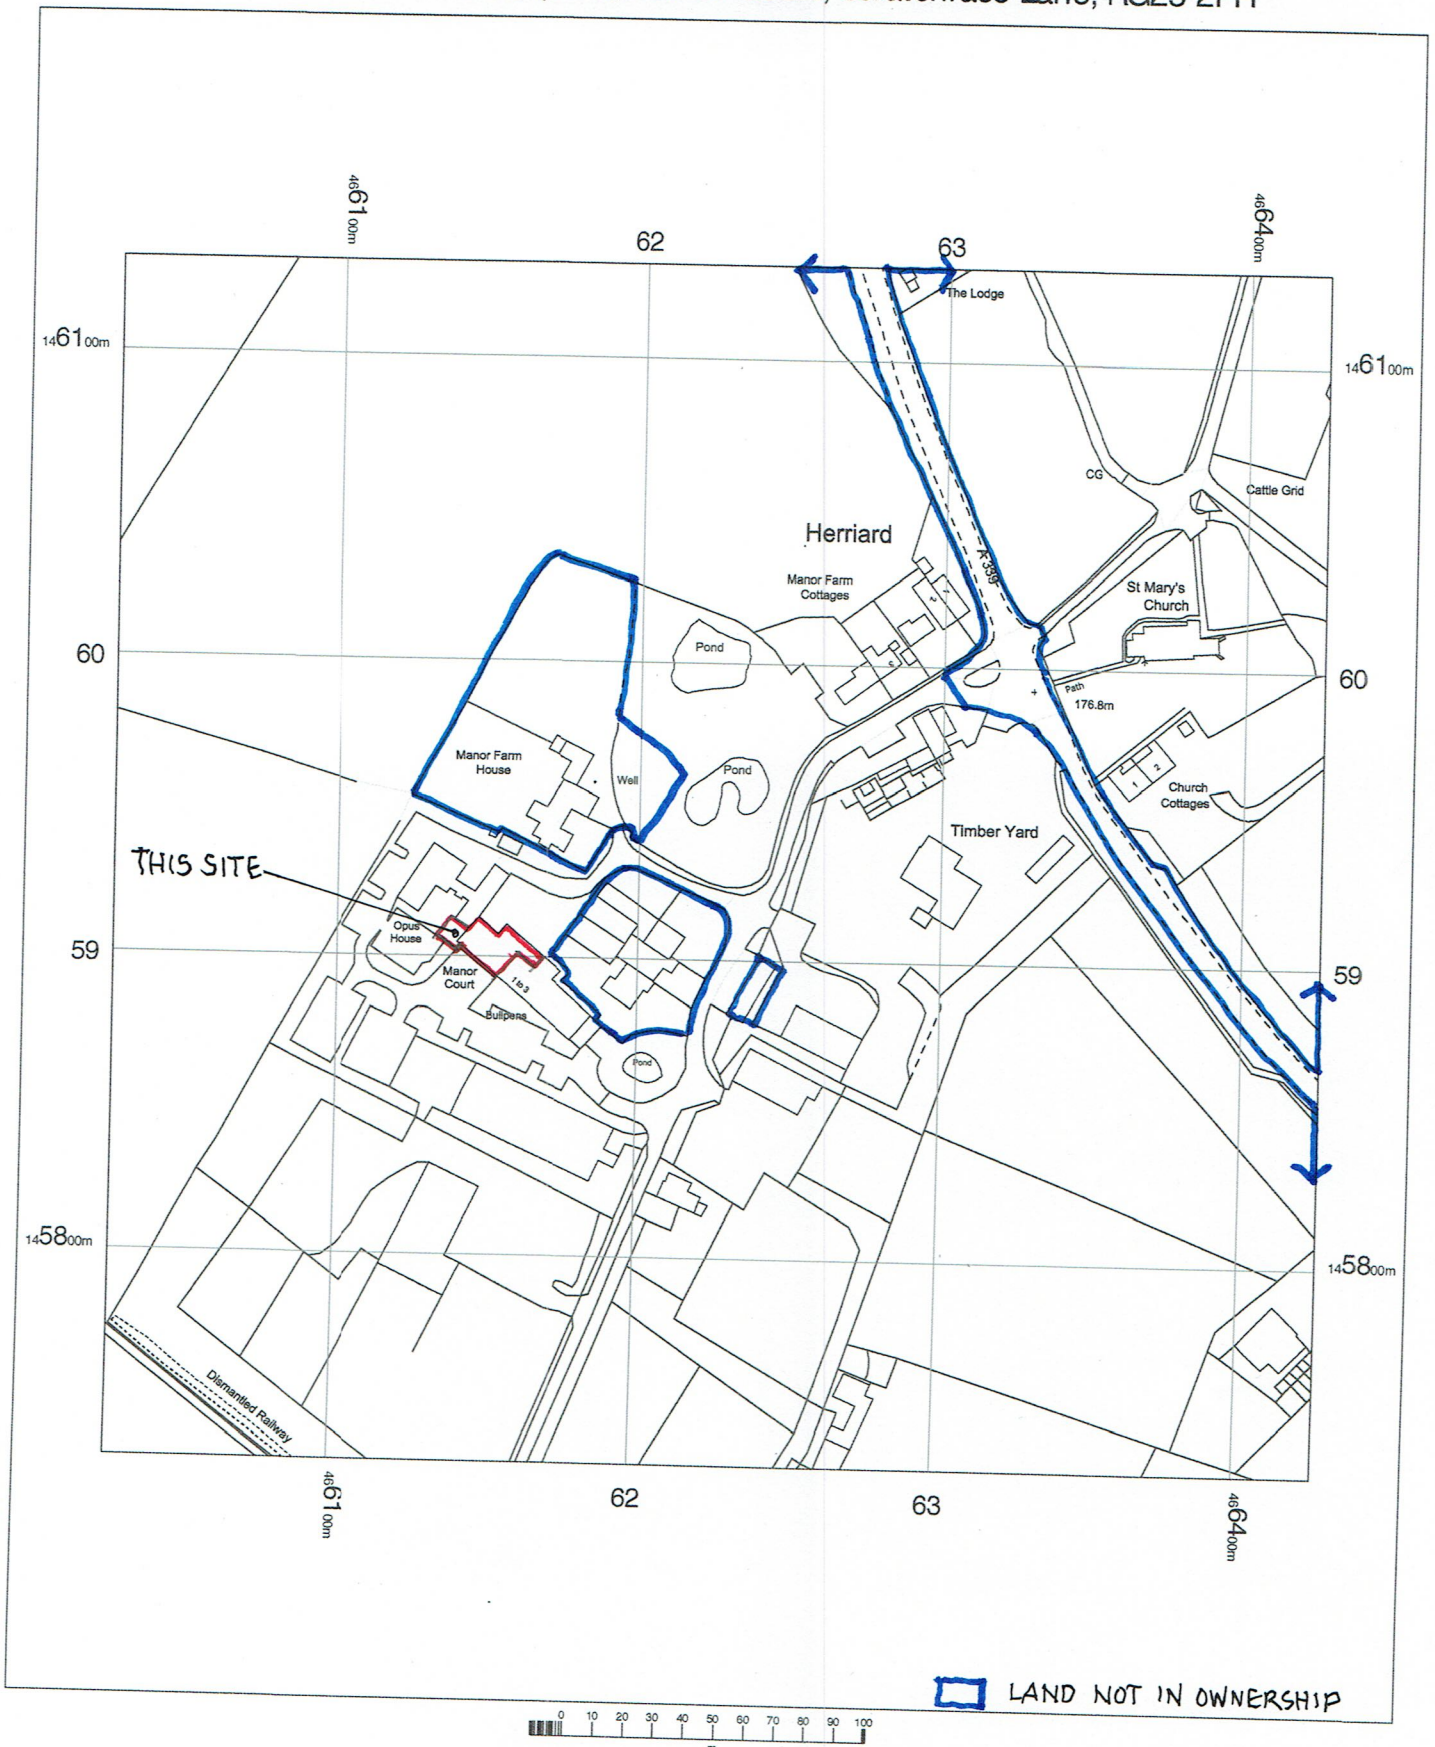

Gff Lhs Unit 1 The Bullpens, Manor Court, Scratchface Lane, RG25 2PH

Gff Lhs Unit 1 The Bullpens
 Manor Court
 Scratchface Lane,
 Herriard,
 Hampshire
 RG25 2PH

CS MasterMap 1250/2500/10000 scale
 Wednesday, November 3, 2021, ID: MPMBW-01000456
www.blackwellmapping.co.uk

1:2500 scale print at A4, Centre: 466226 E, 145931 N

©Crown Copyright Ordnance Survey. Licence no. 100041041

BLACKWELL'S
 MAPPING SERVICES
 PERSONAL & PROFESSIONAL MAPPING
www.blackwellmapping.co.uk

TEL: 0800 151 2612
maps@blackwell.co.uk

this extension

Manor Court

Block plan

1:500

OPENING WINDOW

STEEL OVER

meeting

5000