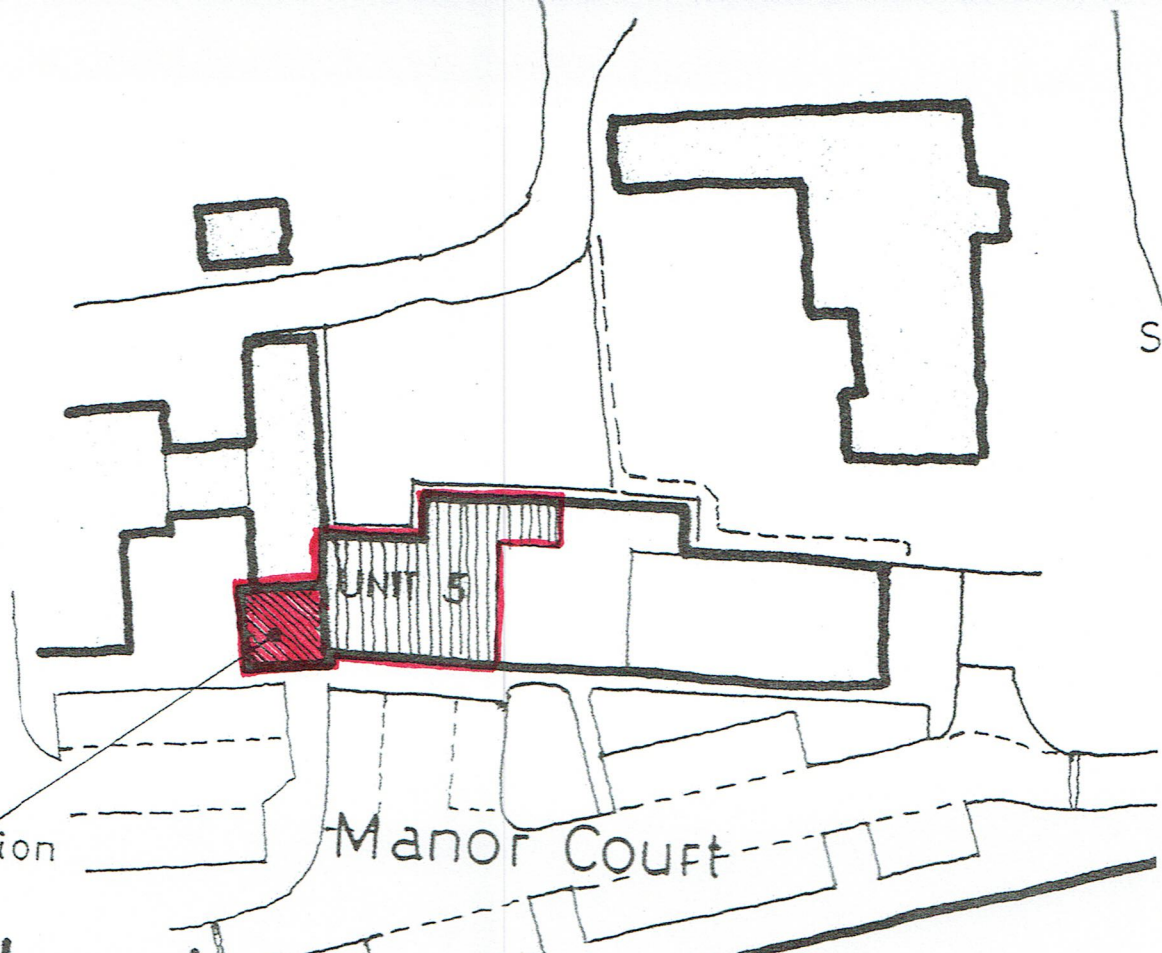

Gff Lhs Unit 1 The Bullpens, Manor Court, Scratchface Lane, RG25 2PH

Gff Lhs Unit 1 The Bullpens
 Manor Court
 Scratchface Lane,
 Herriard,
 Hampshire
 RG25 2PH

CS MasterMap 1250/2500/10000 scale
 Wednesday, November 3, 2021, ID: MPMBW-01000456
www.blackwellmapping.co.uk

1:2500 scale print at A4, Centre: 466226 E, 145931 N

©Crown Copyright Ordnance Survey. Licence no. 100041041

BLACKWELL'S
 MAPPING SERVICES
 PERSONAL & PROFESSIONAL MAPPING
www.blackwellmapping.co.uk

TEL: 0800 151 2612
maps@blackwell.co.uk

this extension

Manor Court

Block plan

1:500

OPENING WINDOW

STEEL OVER

meeting

5000