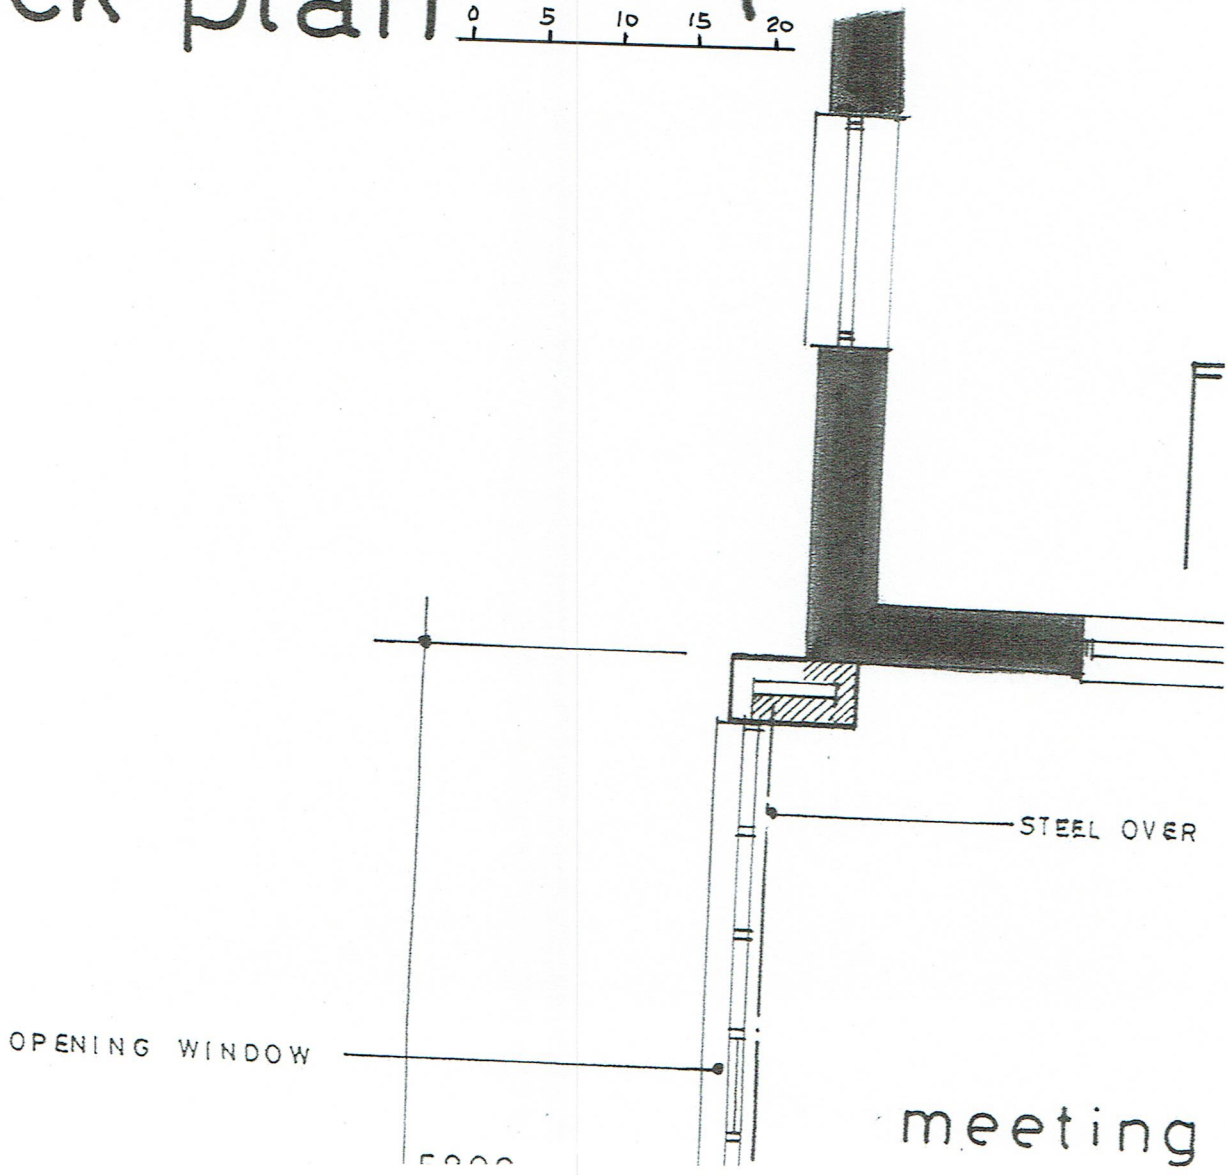

1:2500 scale print at A4, Centre: 466226 E, 145931 N

©Crown Copyright Ordnance Survey. Licence no. 100041041

BLACKWELL'S
 MAPPING SERVICES
 PERSONAL & PROFESSIONAL MAPPING
www.blackwellmapping.co.uk

TEL: 0800 151 2612
maps@blackwell.co.uk

this extension

Manor Court

Block plan

1:500

OPENING WINDOW

STEEL OVER

meeting

5000