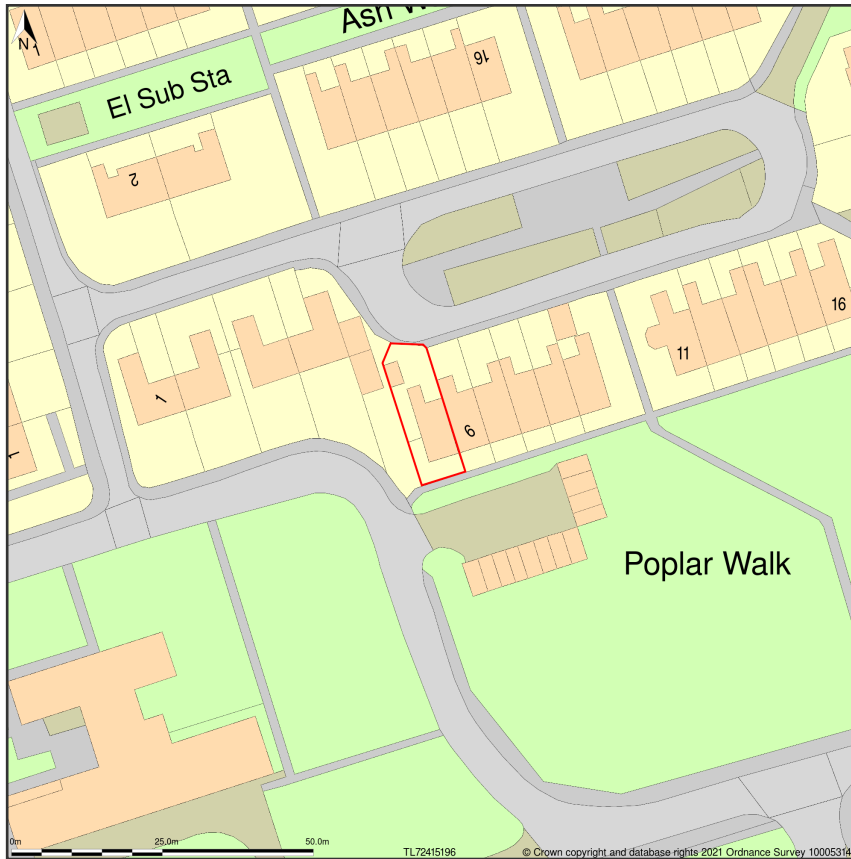

5, Poplar Walk, Stradishall, Suffolk, CB8 9YB

Site Plan shows area bounded by: 572348.27, 251893.25 572489.7, 252034.68 (at a scale of 1:1250), OSGridRef: TL72415196. The representation of a road, track or path is no evidence of a right of way. The representation of features as lines is no evidence of a property boundary.

Produced on 17th Nov 2021 from the Ordnance Survey National Geographic Database and incorporating surveyed revision available at this date. Reproduction in whole or part is prohibited without the prior permission of Ordnance Survey. © Crown copyright 2021. Supplied by [www.buyaplan.co.uk](http://www.buyaplan.co.uk) a licensed Ordnance Survey partner (100053143). Unique plan reference: #00685212-C5BD22