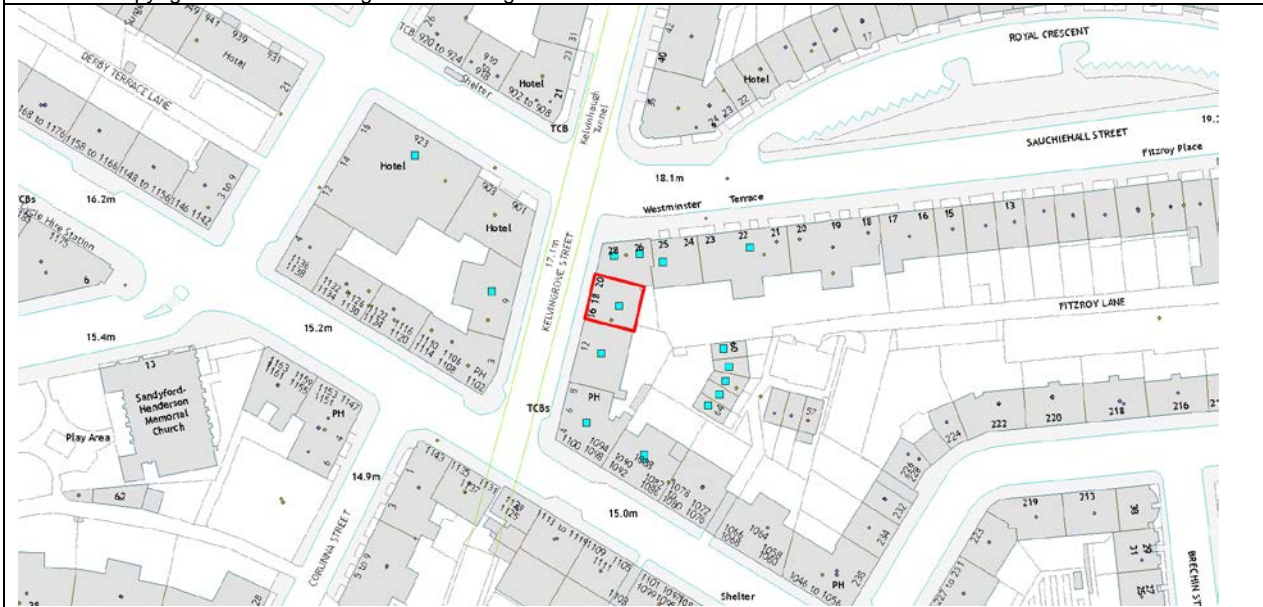

21/03501/FUL

Flat 1/2 20 Kelvingrove Street Glasgow G3 7RX

NEIGHBOURING LAND TO BE NOTIFIED

None

NEIGHBOURS NOTIFIED

Please note that any mapping is for illustrative purposes only and is not true to any marked scale

© Crown Copyright and database Right 2020. All rights reserved. OS Licence number 100023379

Any Ordnance Survey mapping included within this document is provided by Glasgow City Council under licence from the Ordnance Survey in order to fulfil its public function to make available Council-held public domain information. Persons viewing this mapping should contact Ordnance Survey Copyright for advice where they wish to license Ordnance Survey mapping/map data for their own use. The OS website can be found at www.ordnancesurvey.co.uk

1. The Lorne Hotel 923 Sauchiehall Street Glasgow G3 7TQ
2. Flat 2/2 9 Kelvingrove Street Glasgow G3 7RX
3. Flat 1/2 9 Kelvingrove Street Glasgow G3 7RX
4. Flat 0/2 9 Kelvingrove Street Glasgow G3 7RX
5. Flat 2/1 9 Kelvingrove Street Glasgow G3 7RX
6. Flat 3/2 9 Kelvingrove Street Glasgow G3 7RX
7. Flat 3/1 9 Kelvingrove Street Glasgow G3 7RX
8. Flat 0/1 9 Kelvingrove Street Glasgow G3 7RX
9. Flat 1/1 9 Kelvingrove Street Glasgow G3 7RX
10. 1092 Argyle Street Glasgow G3 8LY
11. Flat 2/1 1088 Argyle Street Glasgow G3 8LY
12. Flat 1/1 1088 Argyle Street Glasgow G3 8LY
13. 1086 Argyle Street Glasgow G3 8LY