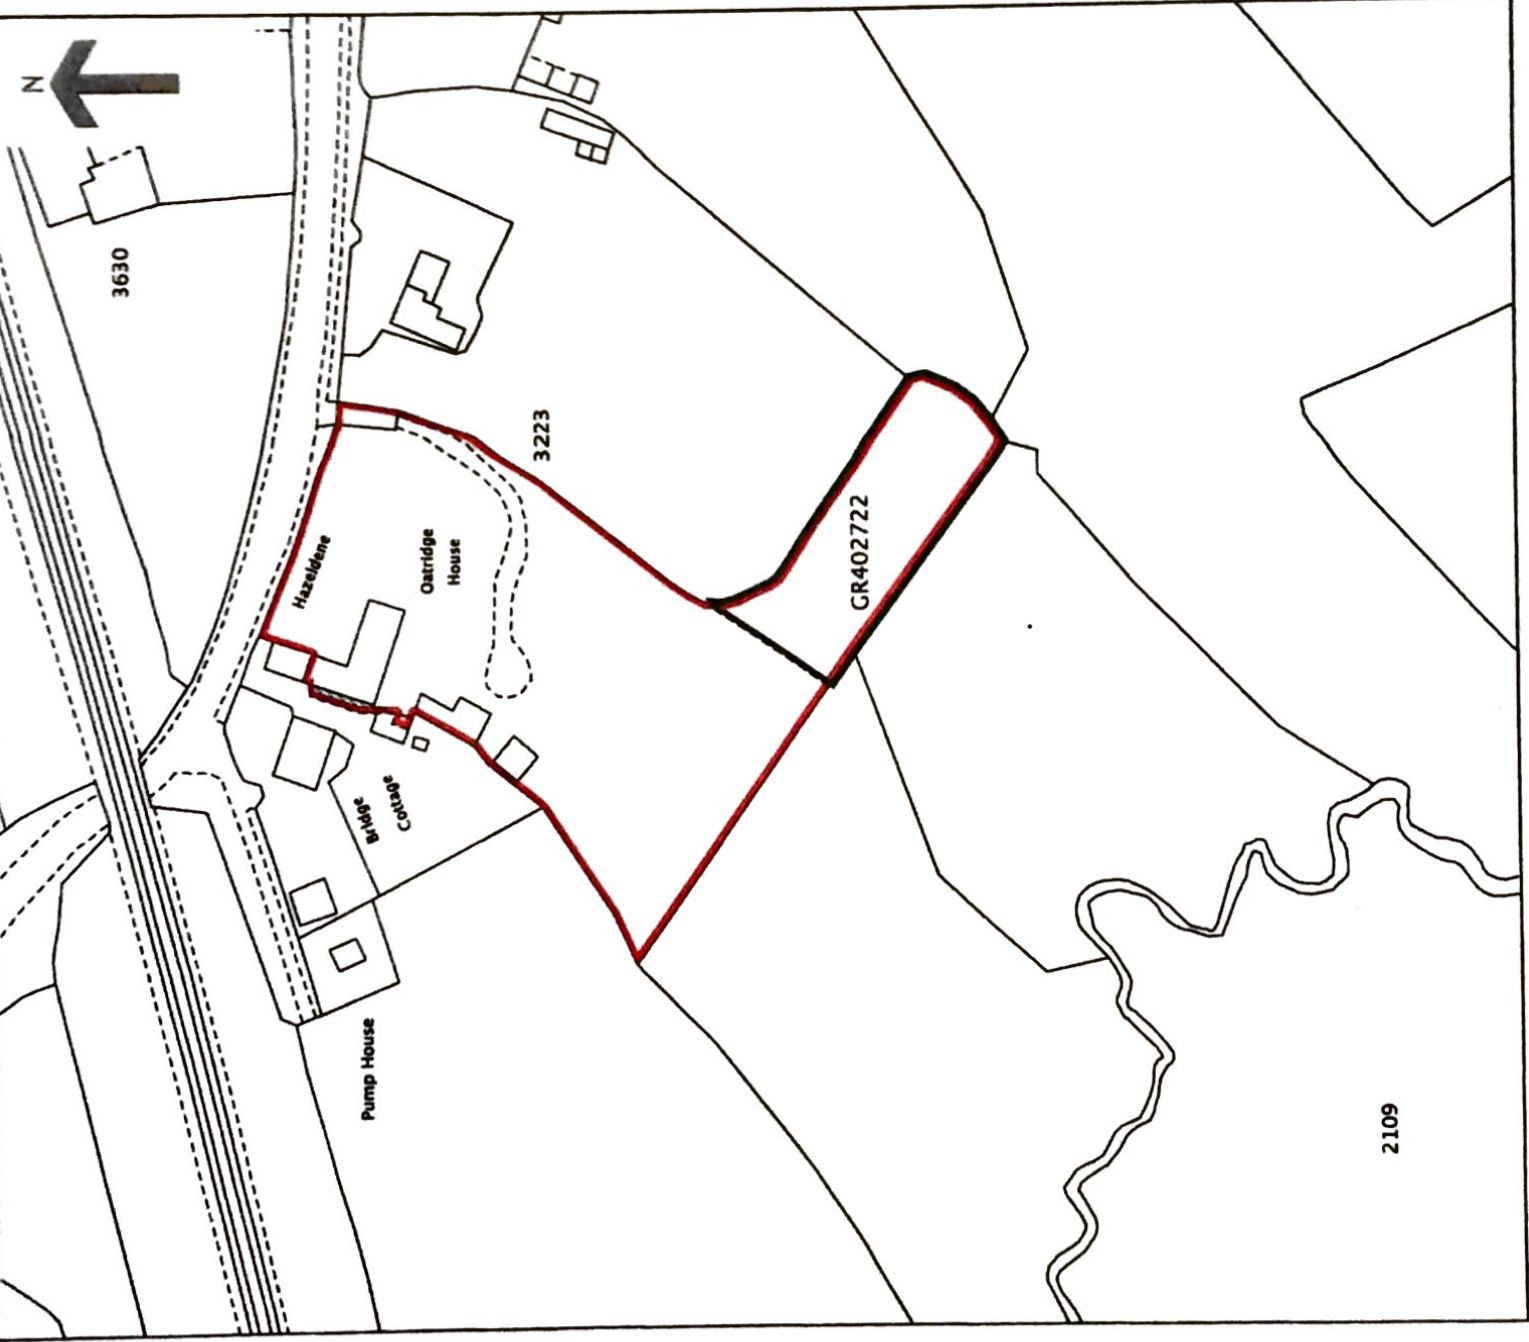

Title number **GR302585**
Ordnance Survey map reference **SO7602SW**
Scale **1:1250 enlarged from 1:2500**
Administrative area **Gloucestershire : Stroud**

Land Registry
Official copy of
title plan

© Crown Copyright. Produced by Land Registry. Reproduction in whole or in part is prohibited without the prior written permission of Ordnance Survey. Licence Number 100026316