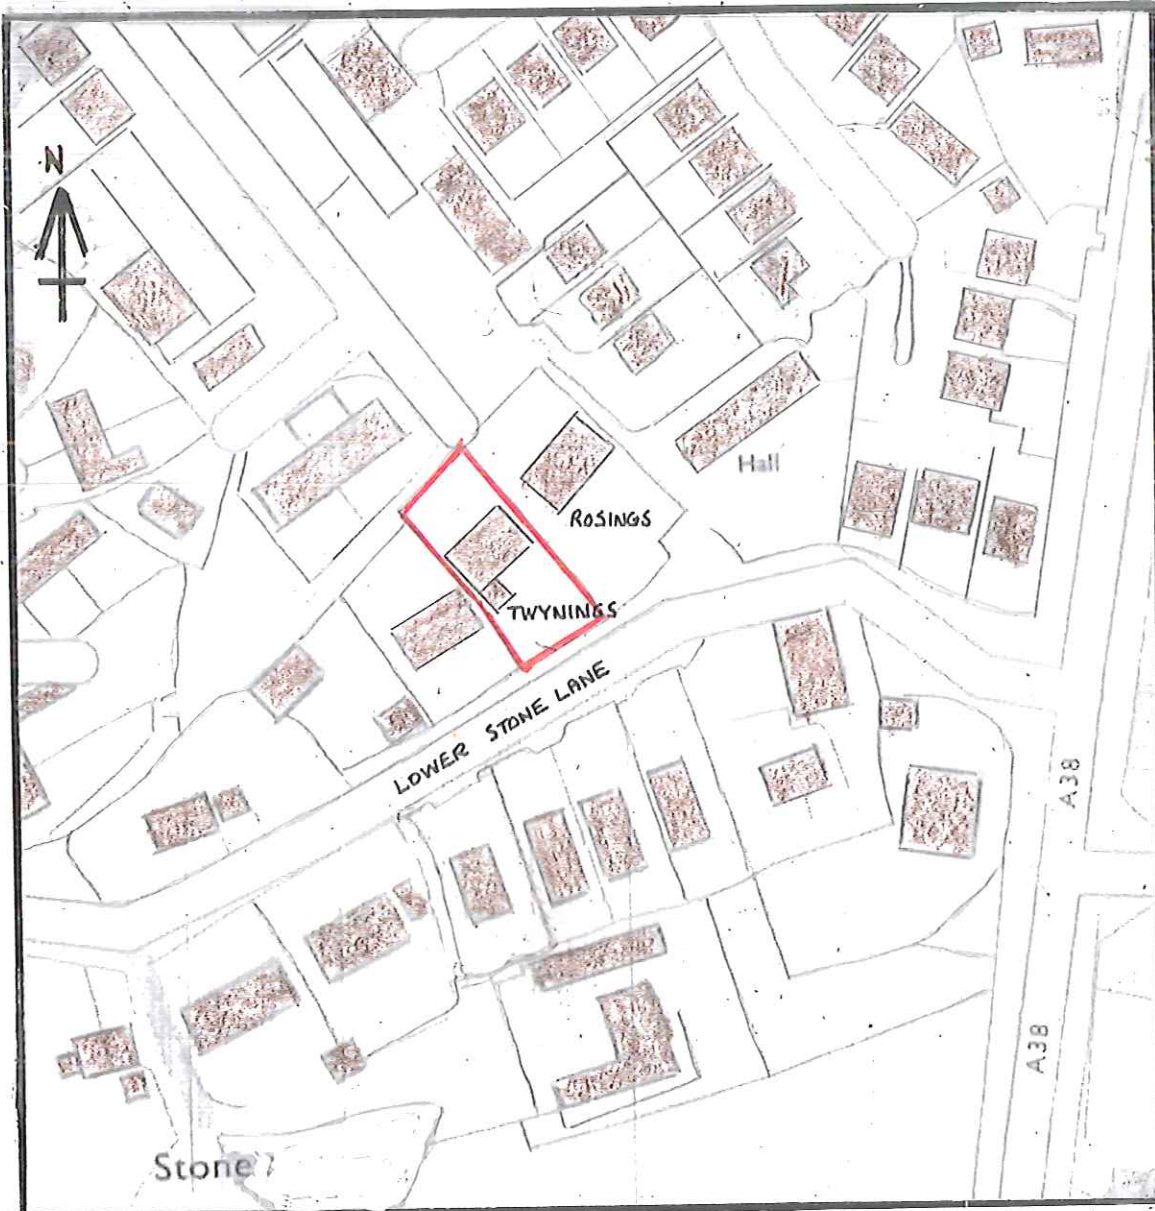

SITE ADDRESS

TWYNINGS LOWER STONE LANE STONE

BERKELEY GL13 9LE

SITE PLAN

SCALE 1:1250