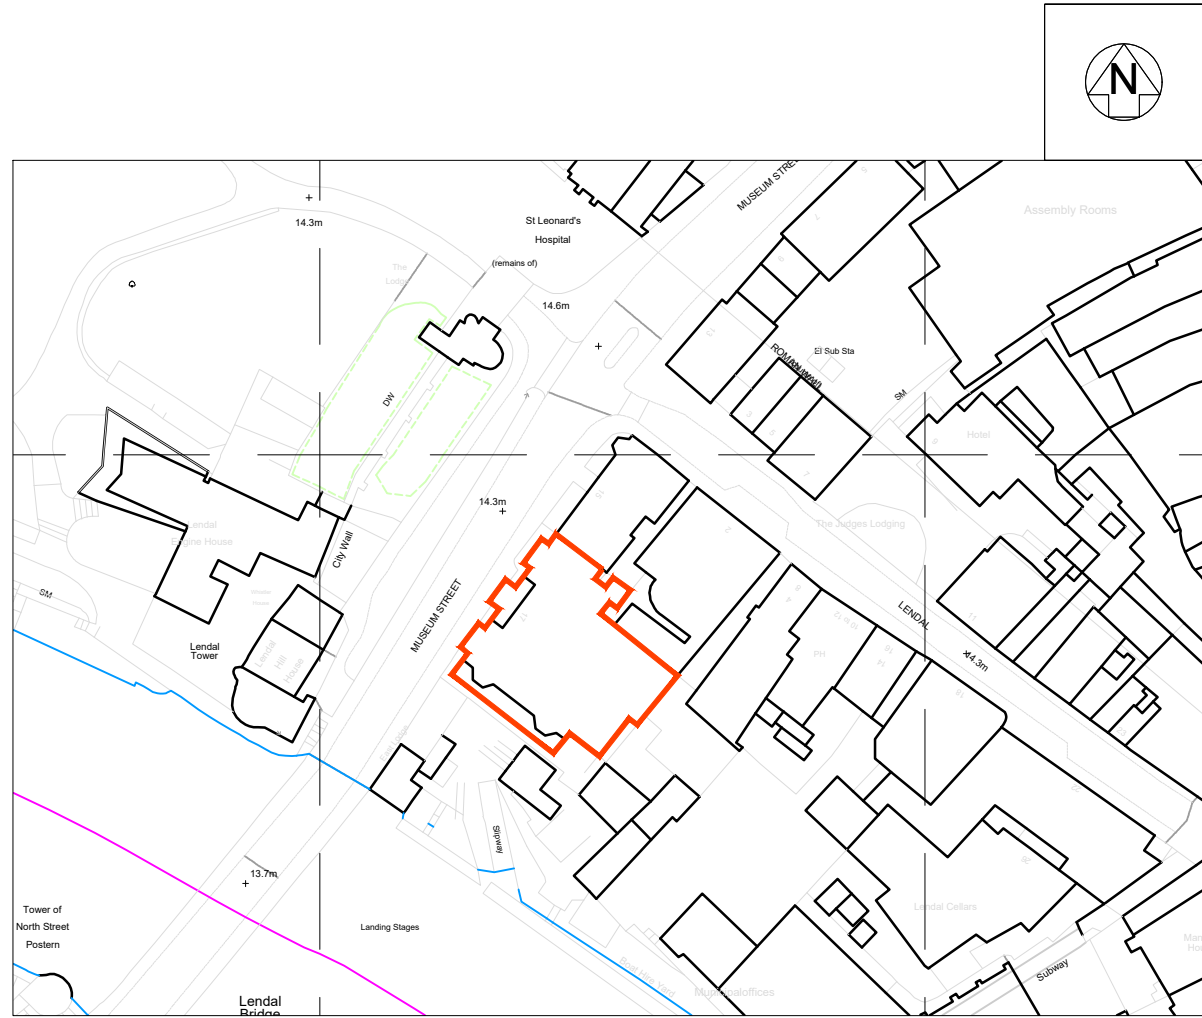

BLOCK PLAN
SCALE 1:500 @ A3

LOCATION PLAN
SCALE 1:2500 @ A3

Revisions	Rev:
Client	PizzaExpress
Job No.	27_08
Drg No.	27_08_03
Title	Location & Block Plan
Site	Pizza Express, River House, 17 Museum St York, YO1 7DJ
Date	25.10.2021
Scale	1:2500/1/500 @ A3
Status	Planning
Drawn	AP