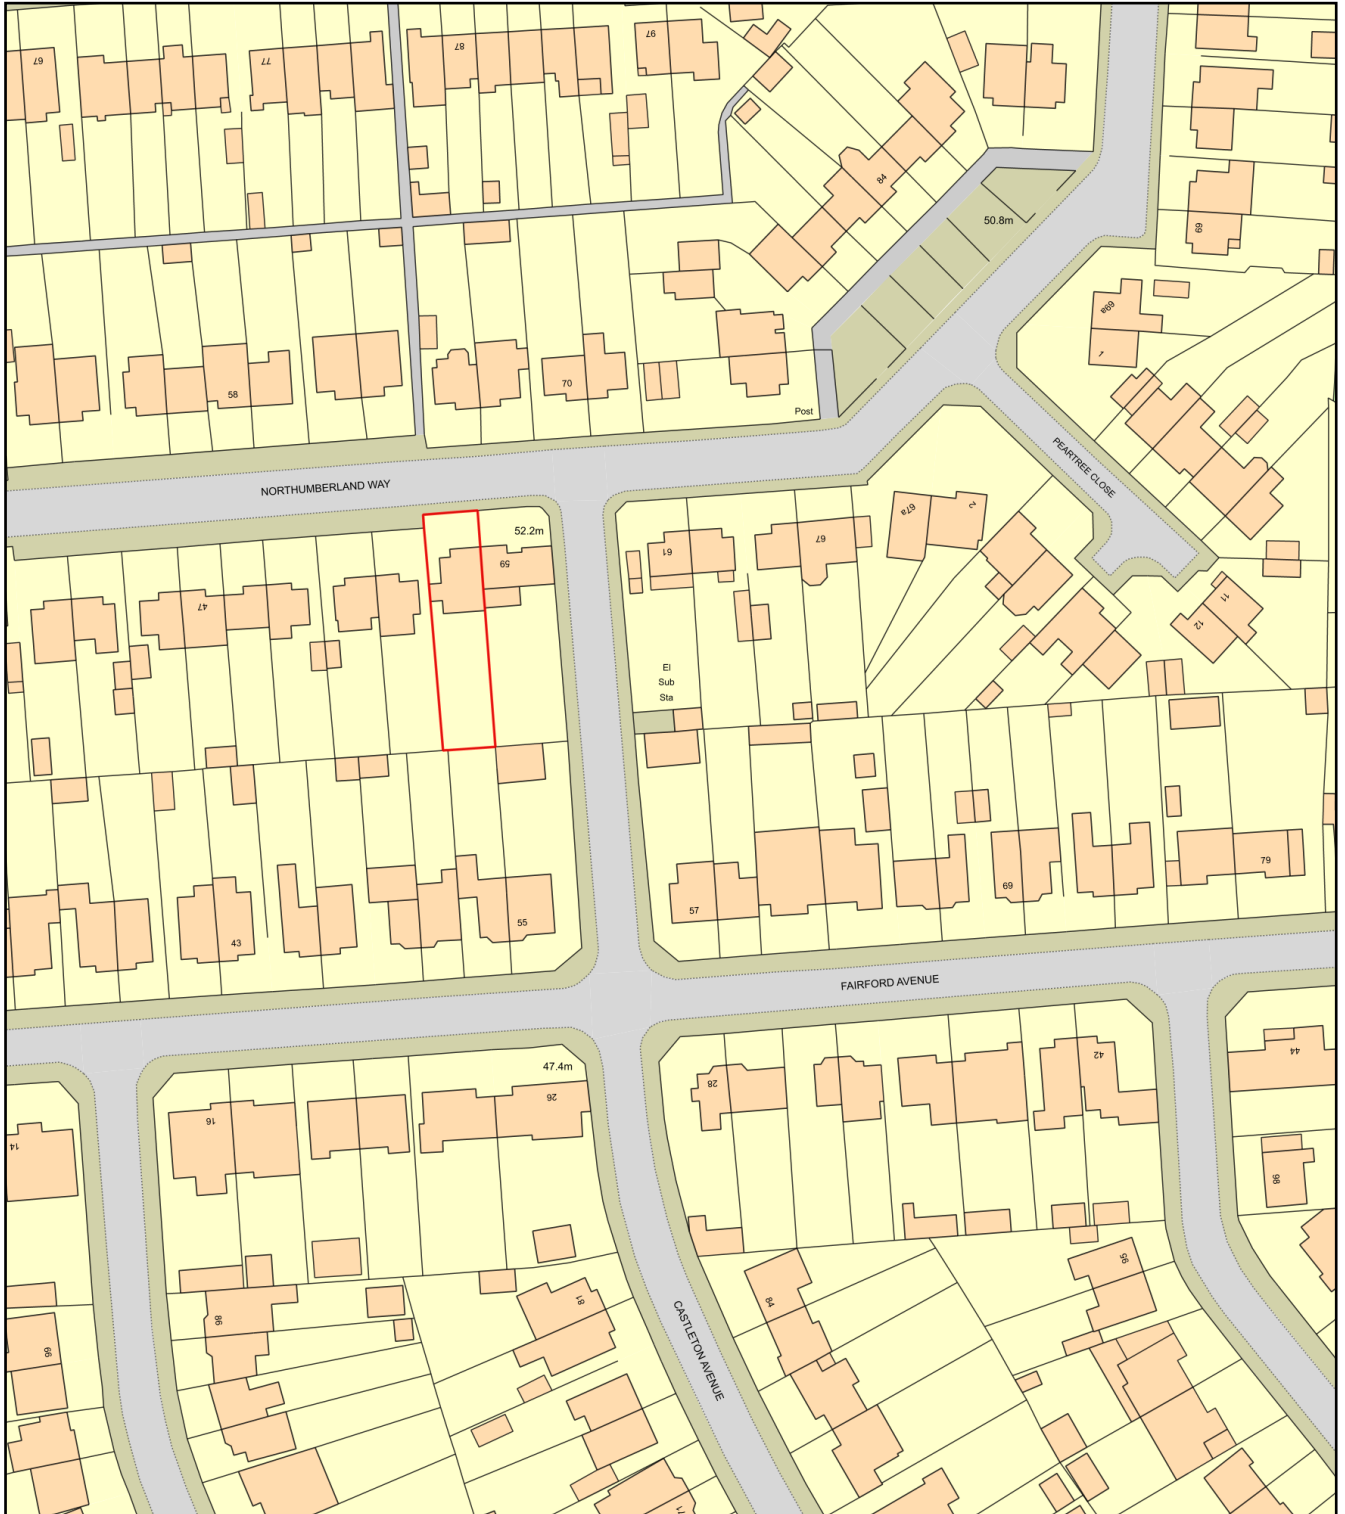

57 Northumberland Way

Plan Produced for: Debbie Burch

Date Produced: 17 Sep 2021

Plan Reference Number: TQRQM21260110204814

Scale: 1:1250 @ A4