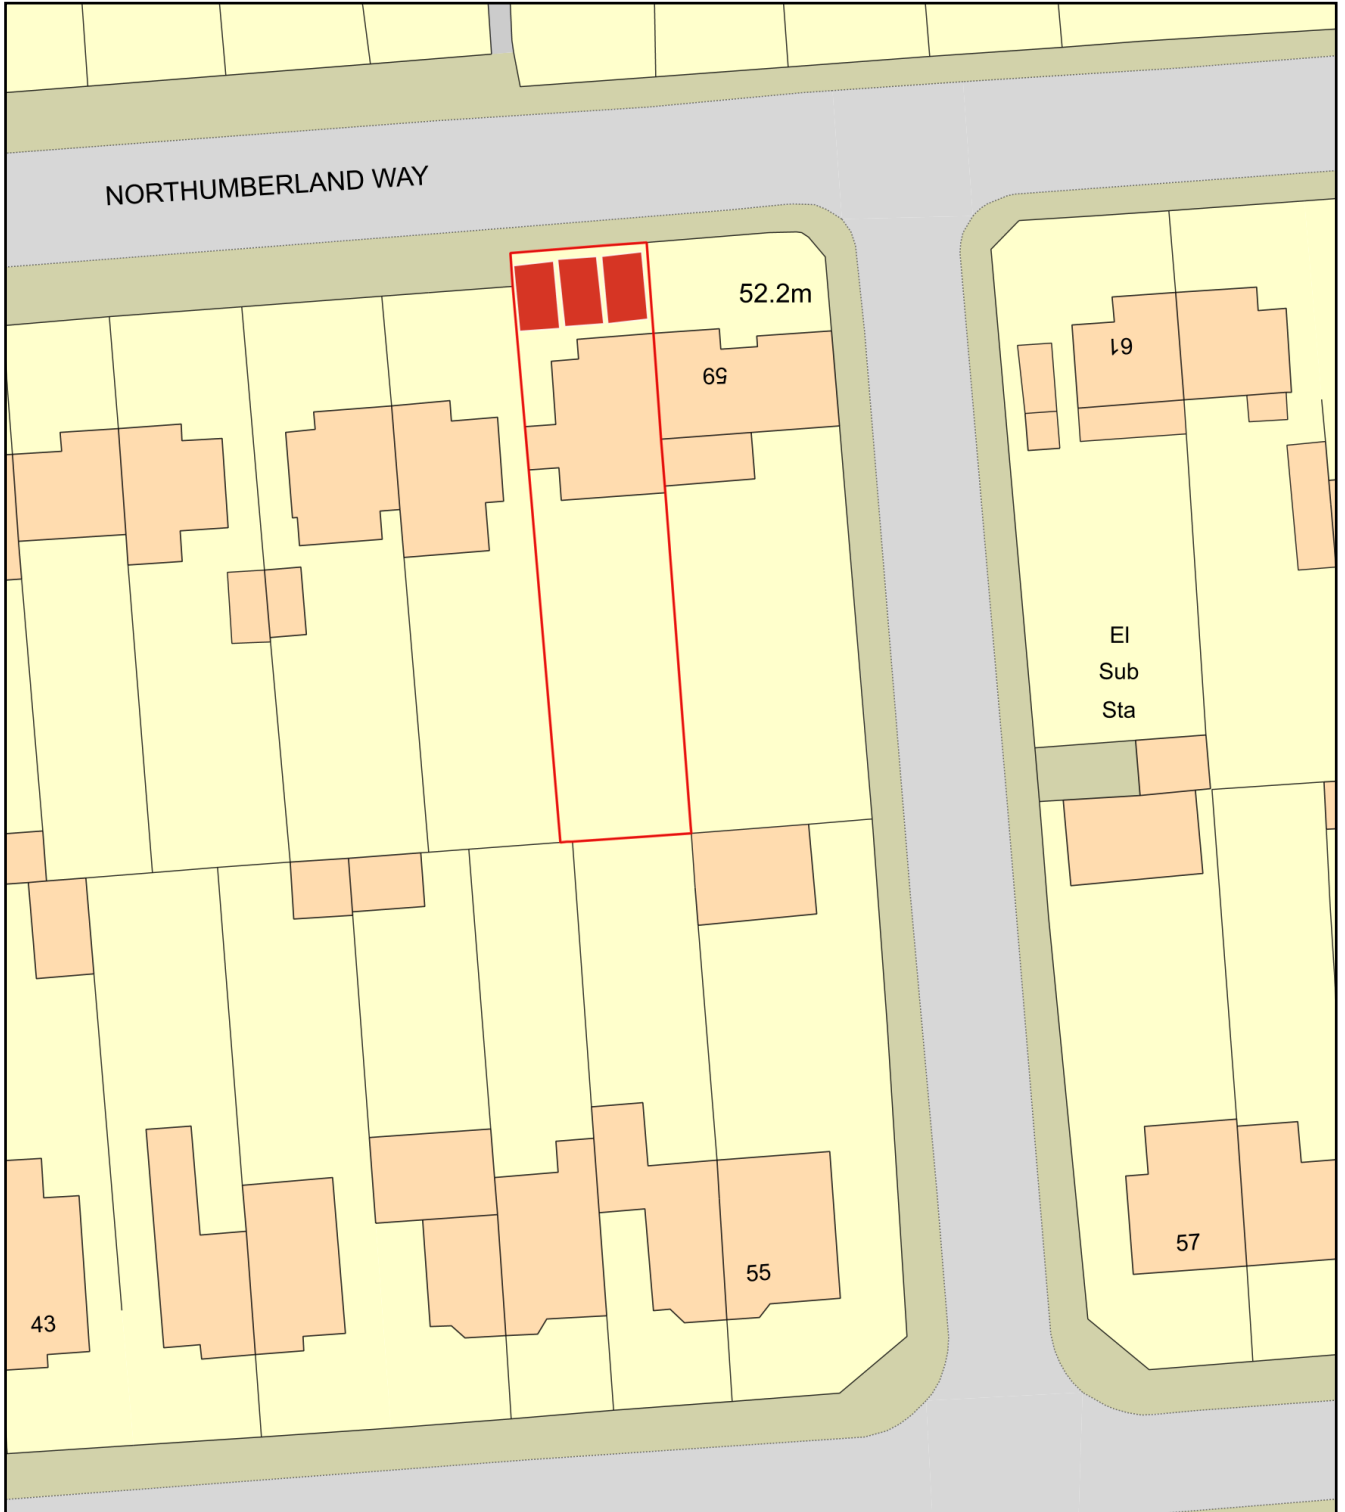

# 57 Northumberland Way

Plan Produced for: Debbie Burch

Date Produced: 21 Jun 2021

Plan Reference Number: TQRQM21172154732085

Scale: 1:500 @ A4