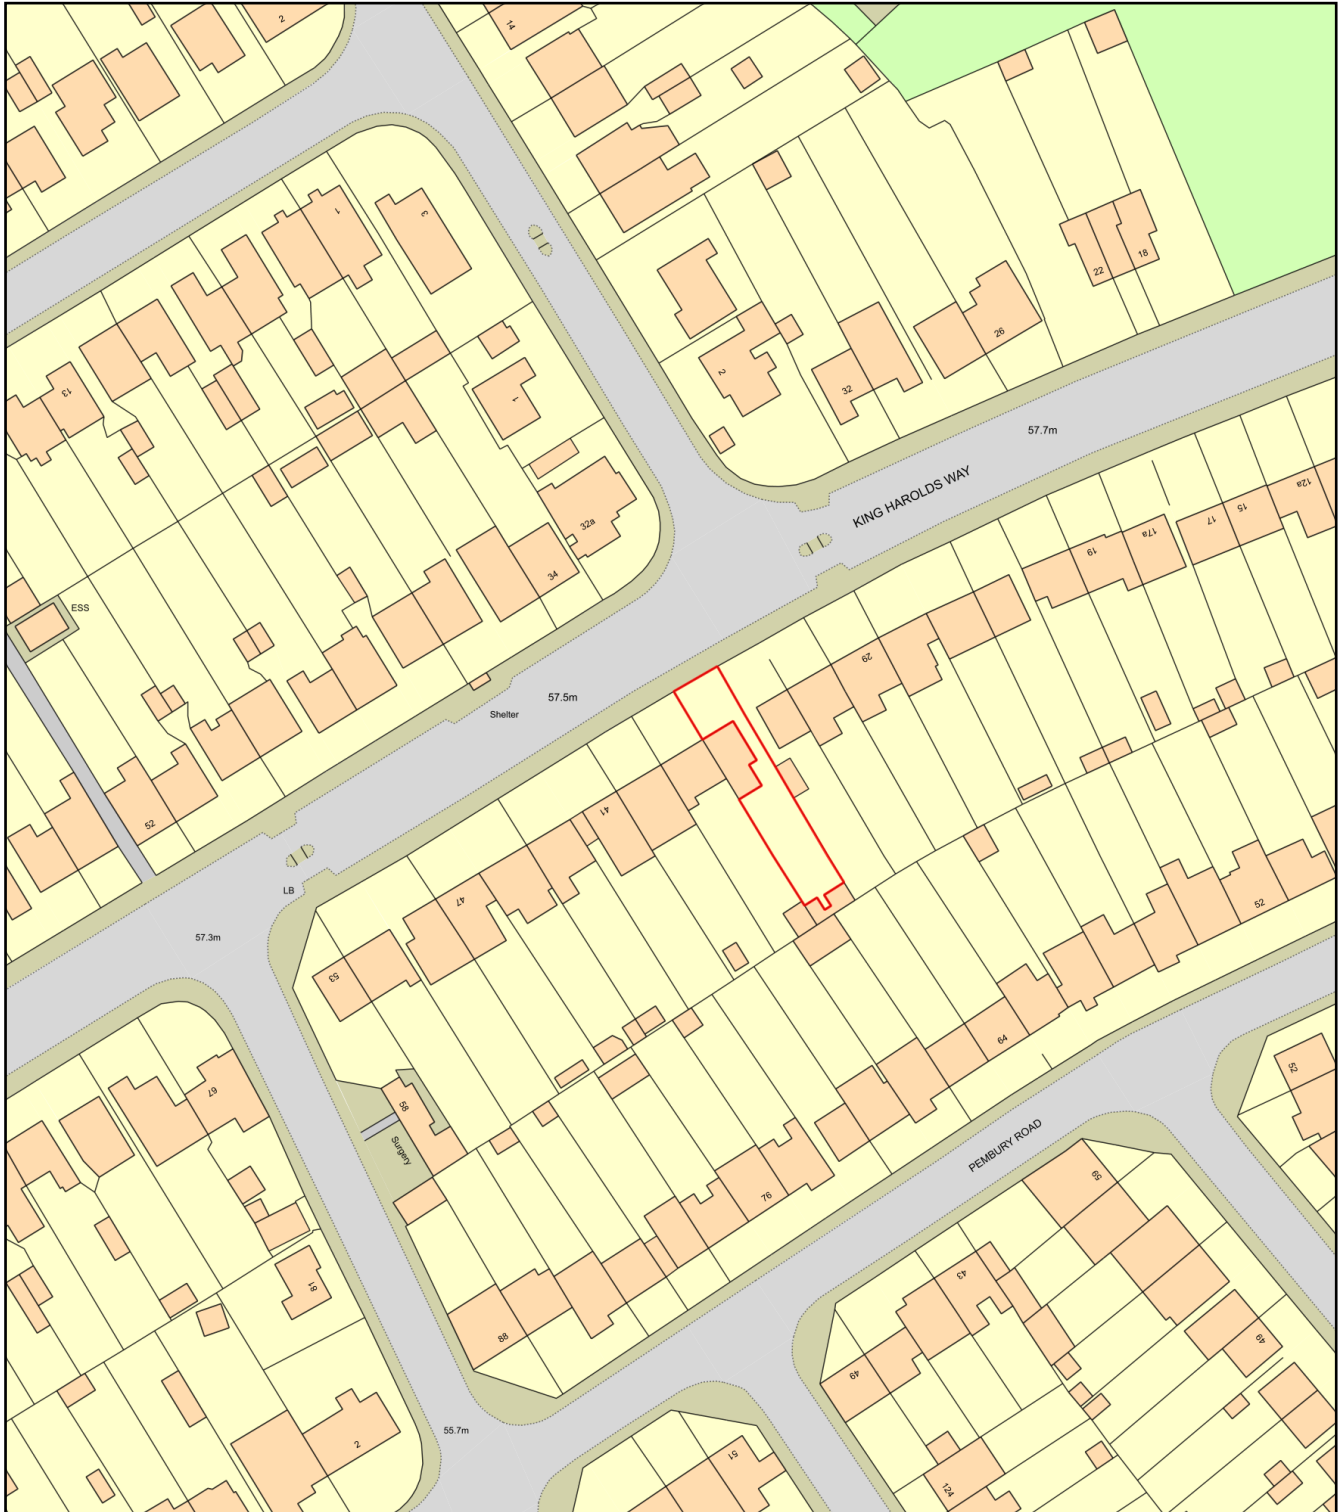

35 KHW SITE PLAN - Location Plan

Plan Produced for:

Date Produced: 19 Jul 2021

Plan Reference Number: TQRQM21200135132960

Scale: 1:1250 @ A4