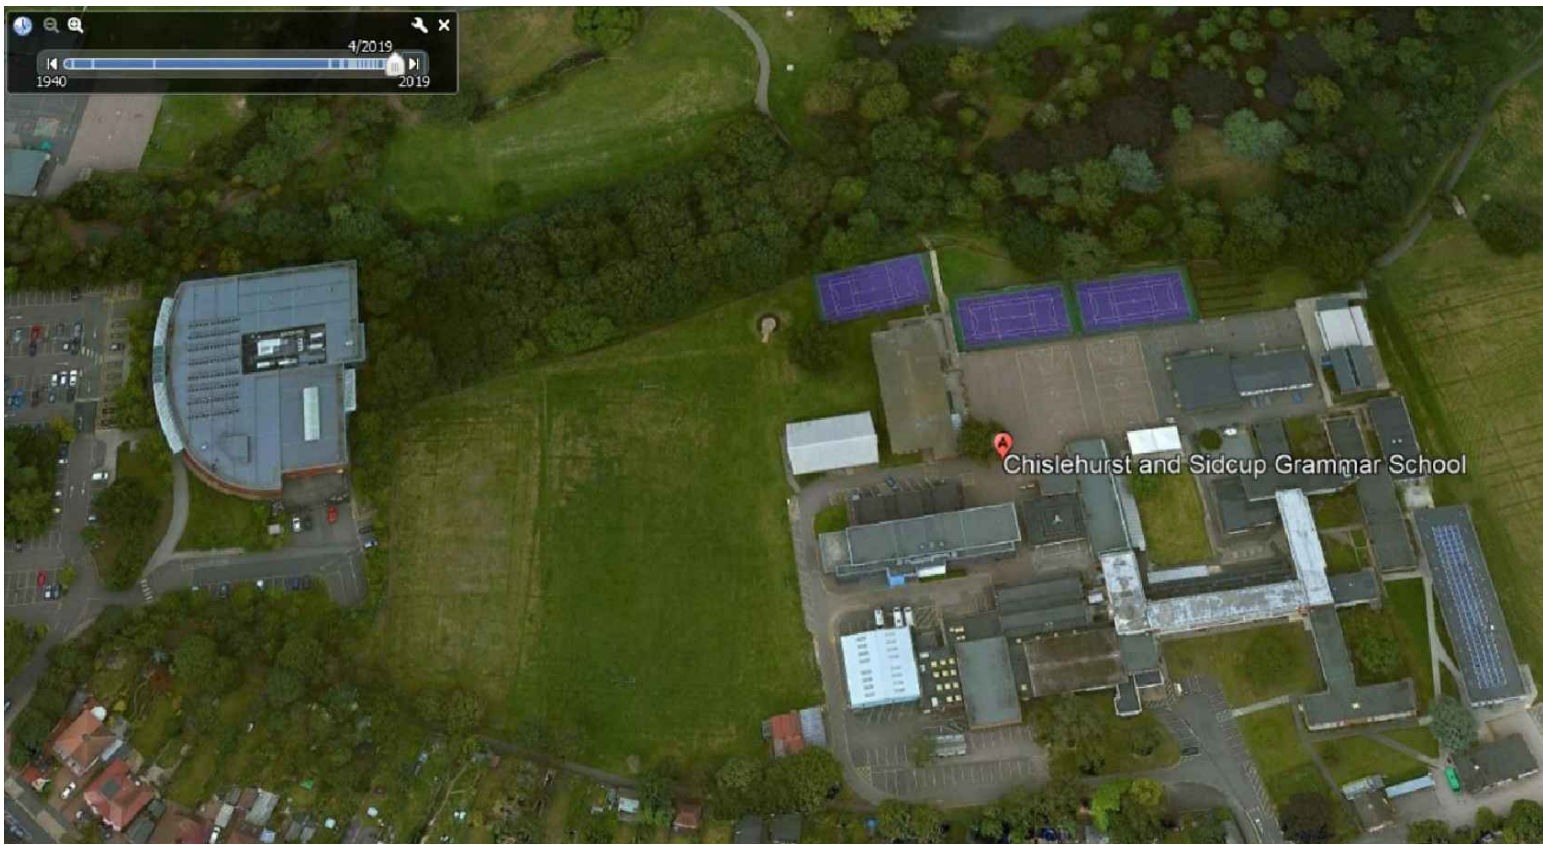

**Google Earth 2003**

Field Prior to leisure centre development

90x55m Rugby Pitch visible  
Football Pitch

**Google Earth 2012**

Field laid out with range of training grids, rounders and 5-side football

**Google Earth 2019**

90x55m Rugby Pitch visible

The proposed development retains the rugby pitch as existing and allows for the field to be used for different sports and training as is existing whilst providing enhanced indoor sports facilities on the school site.