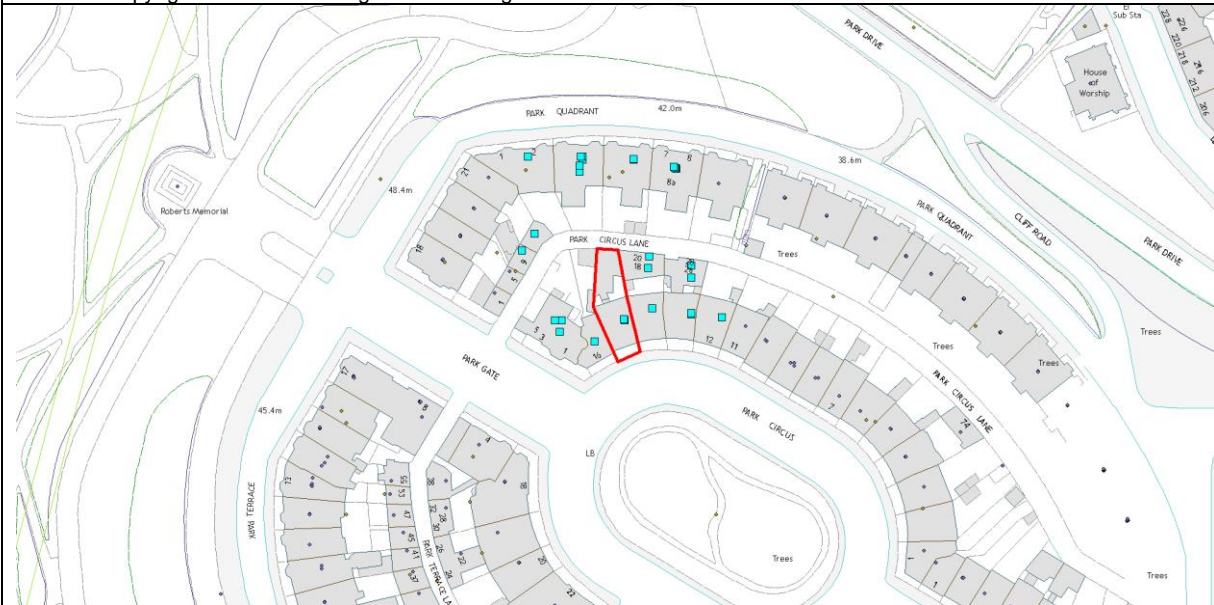

21/03510/FUL

15 Park Circus Glasgow G3 6AX

NEIGHBOURING LAND TO BE NOTIFIED

Private lane and land

NEIGHBOURS NOTIFIED

Please note that any mapping is for illustrative purposes only and is not true to any marked scale

© Crown Copyright and database Right 2020. All rights reserved. OS Licence number 100023379

Any Ordnance Survey mapping included within this document is provided by Glasgow City Council under licence from the Ordnance Survey in order to fulfil its public function to make available Council-held public domain information. Persons viewing this mapping should contact Ordnance Survey Copyright for advice where they wish to license Ordnance Survey mapping/map data for their own use. The OS website can be found at www.ordnancesurvey.co.uk

1. Flat 3/2 4 Park Quadrant Glasgow G3 6BS
2. Flat 2/1 4 Park Quadrant Glasgow G3 6BS
3. Flat 2/2 4 Park Quadrant Glasgow G3 6BS
4. Flat B/2 2 Park Quadrant Glasgow G3 6BS
5. Flat 2/1 7 Park Quadrant Glasgow G3 6BS
6. 9 Park Circus Lane Glasgow G3 6BH
7. Flat 1/1 2 Park Quadrant Glasgow G3 6BS
8. 15 Park Circus Lane Glasgow G3 6BH
9. 28 Park Circus Lane Glasgow G3 6BH
10. Flat 2/2 7 Park Quadrant Glasgow G3 6BS
11. Flat 1/1 7 Park Quadrant Glasgow G3 6BS
12. Flat 1/2 7 Park Quadrant Glasgow G3 6BS
13. 6A Park Quadrant Glasgow G3 6BS